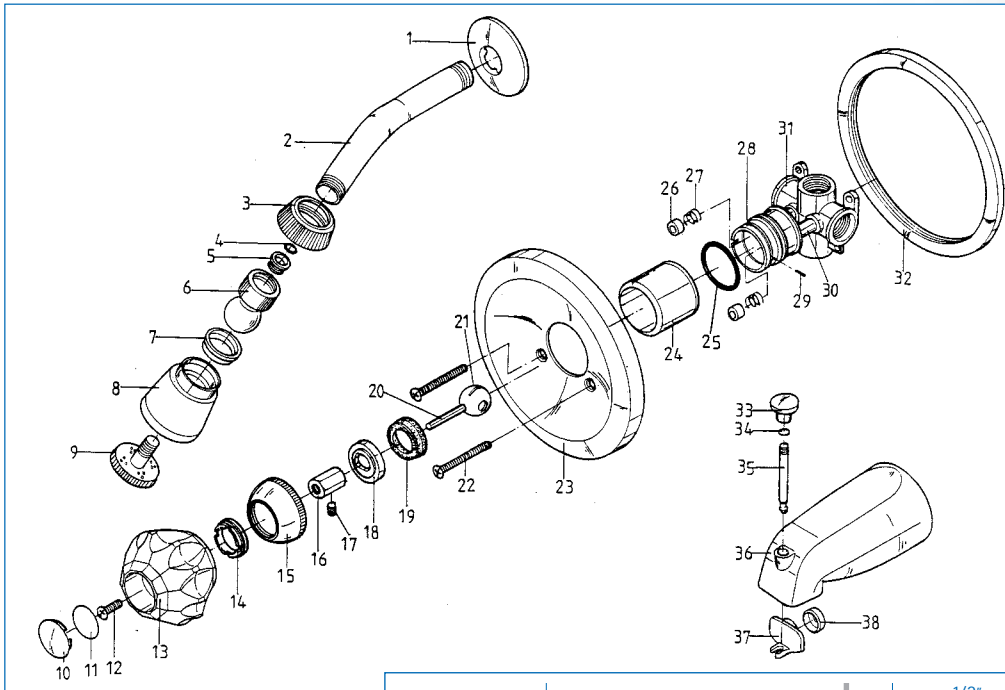

# TNS-100 TUB & SHOWER SET

Product Spec Sheet

**SINGLE LEVER  
WASHERLESS**

## FEATURES & BENEFITS

- ❖ Brass Waterway
- ❖ C.P. Brass Shower Arm
- ❖ Plastic Shower Head
- ❖ Die Cast Zinc Tub Spout

**BREWSTER:** TEL: 800-431-2082 FAX: 800-640-2252

**HOUSTON:** TEL: 800-935-5456 FAX: 800-683-4247

PREVIOUS

Click The Product Name Below To Return To That Index  
BRASS & BRONZE VALVES CAST IRON VALVES FAUCETS

NEXT

Click Here For  
DRAWINGS & DIMENSIONS

# TNS-100 TUB & SHOWER SET

No.	Part Title	Material
1	Escutcheon	Stainless
2	Shower Arm	Plastic
3	Shower Nut	Plastic (C.P.)
4	O-Ring	Rubber
5	Flow Restrictor	Plastic
6	Ball Nut	Plastic (C.P.)
7	Fix Ring	Rubber
8	Shower Head	Plastic (C.P.)
9	Shower Net	Plastic
10	Index	Acrylic
11	Name Plate	Aluminum
12	Screw	Brass
13	Handle	Acrylic
14	Adjusting Ring	Plastic
15	Cap	Zinc (C.P.)
16	Connector	Brass
17	Set Screw	Stainless
18	Cam Assembly	Plastic
19	Cam Assembly	Rubber & Teflon
20	Ball Handle	Stainless
21	Ball	Brass
22	Stud	Brass
23	Escutcheon	Brass (C.P.)
24	Sleeve	Brass (C.P.)
25	O-Ring	Rubber
26	Seat	Rubber