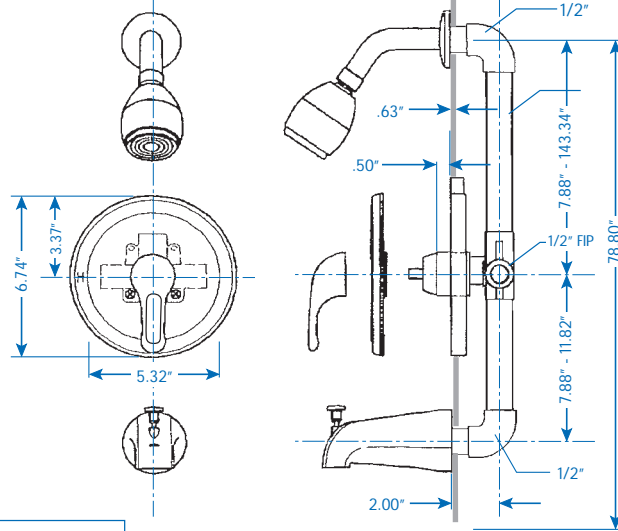

No.	Part Title	Material
1	Escutcheon	Stainless
2	Shower Arm	Plastic
3	Shower Nut	Plastic (C.P.)
4	O-Ring	Rubber
5	Flow Restrictor	Plastic
6	Ball Nut	Plastic (C.P.)
7	Fix Ring	Rubber
8	Shower Head	Plastic (C.P.)
9	Shower Net	Plastic
10	Index	Acrylic
11	Name Plate	Aluminum
12	Screw	Brass
13	Handle	Acrylic
14	Adjusting Ring	Plastic
15	Cap	Zinc (C.P.)
16	Connector	Brass
17	Set Screw	Stainless
18	Cam Assembly	Plastic
19	Cam Assembly	Rubber & Teflon
20	Ball Handle	Stainless
21	Ball	Brass
22	Stud	Brass
23	Escutcheon	Brass (C.P.)
24	Sleeve	Brass (C.P.)
25	O-Ring	Rubber
26	Seat	Rubber

27	Spring	Stainless
28	Body	Brass
29	Pin	Stainless
30	Tube	Brass
31	Tube Body	Brass
32	Packing	Rubber
33	Knob	Zinc (C.P.)
34	O-Ring	Rubber
35	Threaded Rod	Brass (C.P.)
36	Spout	Zinc (C.P.)
37	Diverter	Plastic
38	Washer	Rubber