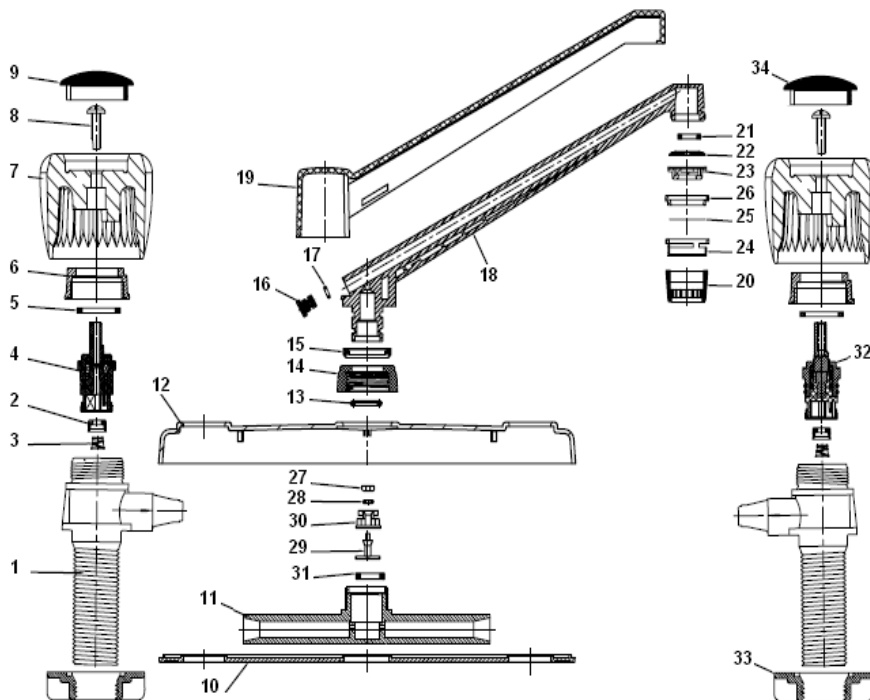

### NM-300

- Non- Metallic Kitchen Faucet
- 8" Center Set
- Two Acrylic Handles

## MATERIAL SPECIFICATIONS

No.	Part	Material
1	Inlet	Plastic
2	Seat	EPDM
3	Spring	Stainless Steel
4 & 32	Cartridge	Plastic
5	Washer	Plastic
6	Nut	Poly Propylene
7	Handle	Acrylic
8	Screw	Stainless Steel
9 & 34	Cold Cap / Hot Cap	Acrylic
10	Gasket	Poly Propylene
11	Water Way	Plastic
12	Body Cap	ABS
13 & 17	O-Ring	BUNA
14	Nut	ABS
15	Clip	Plastic
16	Plug	ABS
18	Water Way	ABS
19	Water Way Cap	ABS
20	Outlet	ABS
21 & 31	Washer	EPDM
22	Compensator	Plastic
23	Filter	Plastic
24	Double Filter Net	Plastic
25	Net	Stainless Steel
26	Single Filter Net	Plastic
27	Seat	Brass
28	O-Ring	EPDM
29	Diverter Central Column	Plastic
30	Diverter Body	Plastic
33	Locknut	ABS