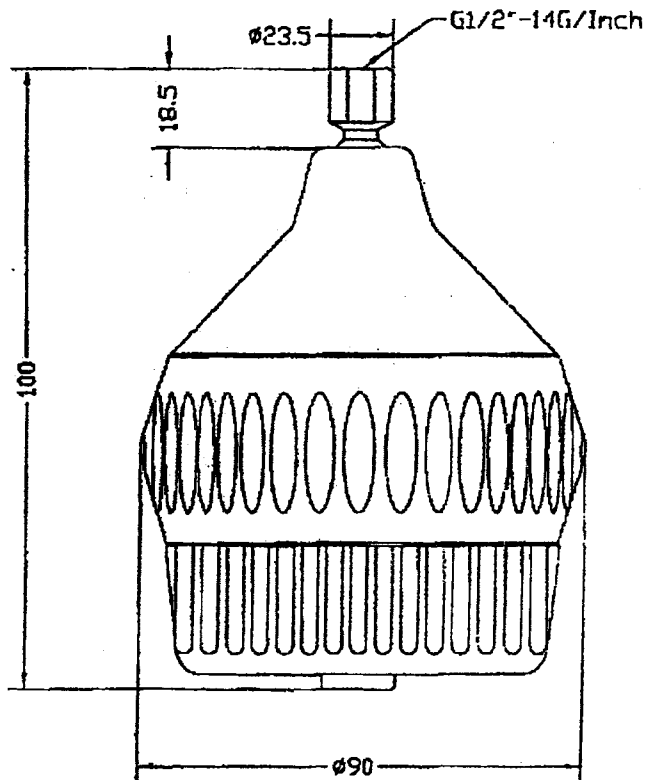

MODEL M100

**DELUXE WALL MOUNT PULSATING SHOWER
MADE OF CHROME PLATED PLASTIC**

3 POSITION SPRAY HEAD

**SHOWER SPRAY
PULSATING MASSAGE
COMBO SPRAY-MASSAGE**

WATER FLOW RATE UNDER 2.5 GPM