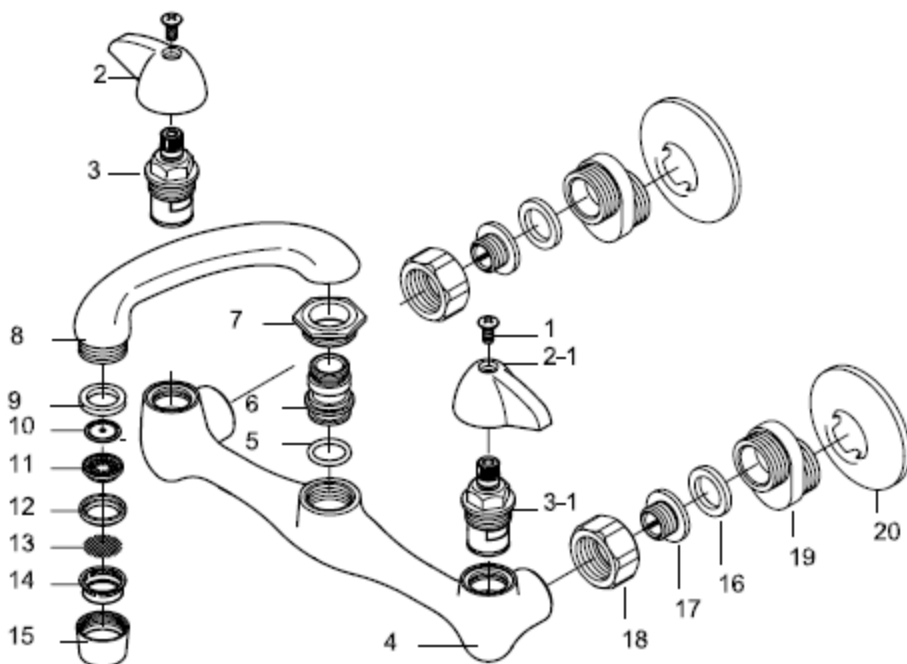

FT-375LF Wall Mount Kitchen Faucet • Spec Sheet

*Product will have LF imprinted on the body for Lead Free

FEATURES & BENEFITS

- Lead Free*
- Two Handle - Metal Lever
- 8" Center Set
- 6" Cast Spout Adjustable From 7" - 9"

MATERIAL SPECIFICATIONS

No.	Part	Material
1	Screw	Brass
2	Hot Handle	Zinc
2-1	Cold Handle	Zinc
3	Hot Cartridge Body	Ceramic
3-1	Cold Cartridge Body	Ceramic
4	Body	Brass
5	O-Ring	NBR
6	Adapter	Brass
7	Spout Nut	Brass
8	Nut	Brass
9	Washer	NBR
10	Flow Restriction	POM
11	Filter Net	POM
12	Ring	POM
13	Filter	Stainless
14	Filter Seat	POM
15	Aerator Cap	Brass
16	Washer	NBR
17	Eccentric Flange	Brass
18	Nut	Brass
19	Inlet Fitting	Brass
20	Escutcheon	Stainless

* This product complies with 0.25% weighted average lead content on wetted surfaces in accordance with CA AB1953.