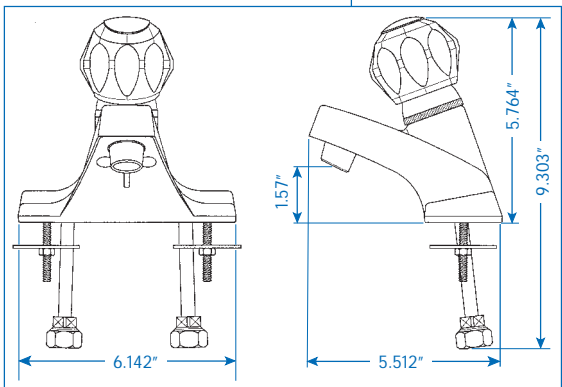

NEXT

Click Here For  
[DRAWINGS & DIMENSIONS](#)

# CT-400 LAVATORY FAUCET

No.	Part Title	Material
1	Index	Plastic
2	Name Plate	Aluminum
3	Screw	Brass
4	Handle	Acrylic
5	Adjusting Ring	Plastic
6	Cap	Zinc (C.P.)
7	Set Screw	Stainless
8	Connector	Brass
9	Cam Assem	Plastic
10	Cam Assem	Rubber & Teflon
11	Ball Stem	Stainless
12	Ball	Brass
13	Housing	Zinc (C.P.)
14	Seat	Rubber
15	Spring	Stainless
16	Pin	Stainless
17	Body	Brass
18	Spout	Brass
19	Tube	Brass
20	Tube	Brass
21	Connector	Brass
22	Set Screw	Brass
23	Bottom Gasket	Plastic
24	Set Screw	Brass
25	Washer	Iron
26	Bolt	Steel
27	Nut	Steel
28	Cone Washer	Rubber
29	Supply Nut	Brass 14mm
30	Washer	Rubber
31	Flow Restrictor	Plastic
32	Filter Nut	Plastic
33	Duracon Ring	Duracon
34	Filter	Stainless