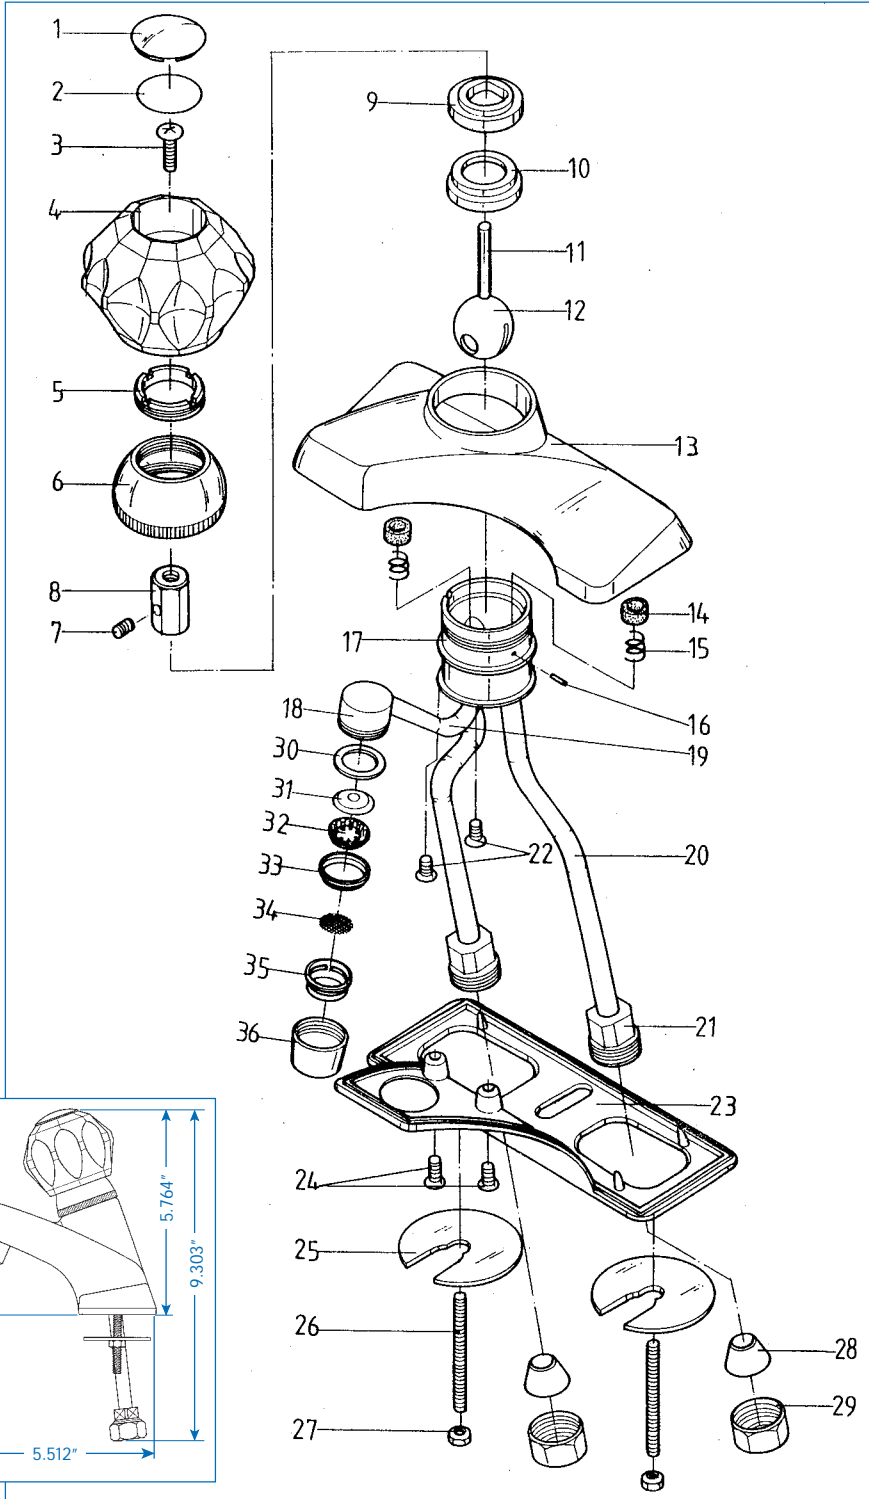

## FEATURES & BENEFITS

- ❖ Smooth Washerless Operation
- ❖ Durable Chrome Finish
- ❖ Facet-Cut Crystal Acrylic Handles
- ❖ Water Conserving Aerator
- ❖ Standard Replacement Parts
- ❖ 1/2" NPT Hookup
- ❖ NSF Section 61-9 Compliant, UPC Approved
- ❖ Model CT-450 Comes With ABS Pop Up
- ❖ Model CT-452 Comes With Chrome Plated Brass Pop Up

NEXT

Click Here For  
[DRAWINGS & DIMENSIONS](#)

# CT-400 LAVATORY FAUCET

No.	Part Title	Material
1	Index	Plastic
2	Name Plate	Aluminum
3	Screw	Brass
4	Handle	Acrylic
5	Adjusting Ring	Plastic
6	Cap	Zinc (C.P.)
7	Set Screw	Stainless
8	Connector	Brass
9	Cam Assem	Plastic
10	Cam Assem	Rubber & Teflon
11	Ball Stem	Stainless
12	Ball	Brass
13	Housing	Zinc (C.P.)
14	Seat	Rubber
15	Spring	Stainless
16	Pin	Stainless
17	Body	Brass
18	Spout	Brass
19	Tube	Brass
20	Tube	Brass
21	Connector	Brass
22	Set Screw	Brass
23	Bottom Gasket	Plastic
24	Set Screw	Brass
25	Washer	Iron
26	Bolt	Steel
27	Nut	Steel
28	Cone Washer	Rubber
29	Supply Nut	Brass 14mm
30	Washer	Rubber
31	Flow Restrictor	Plastic
32	Filter Nut	Plastic
33	Duracon Ring	Duracon
34	Filter	Stainless