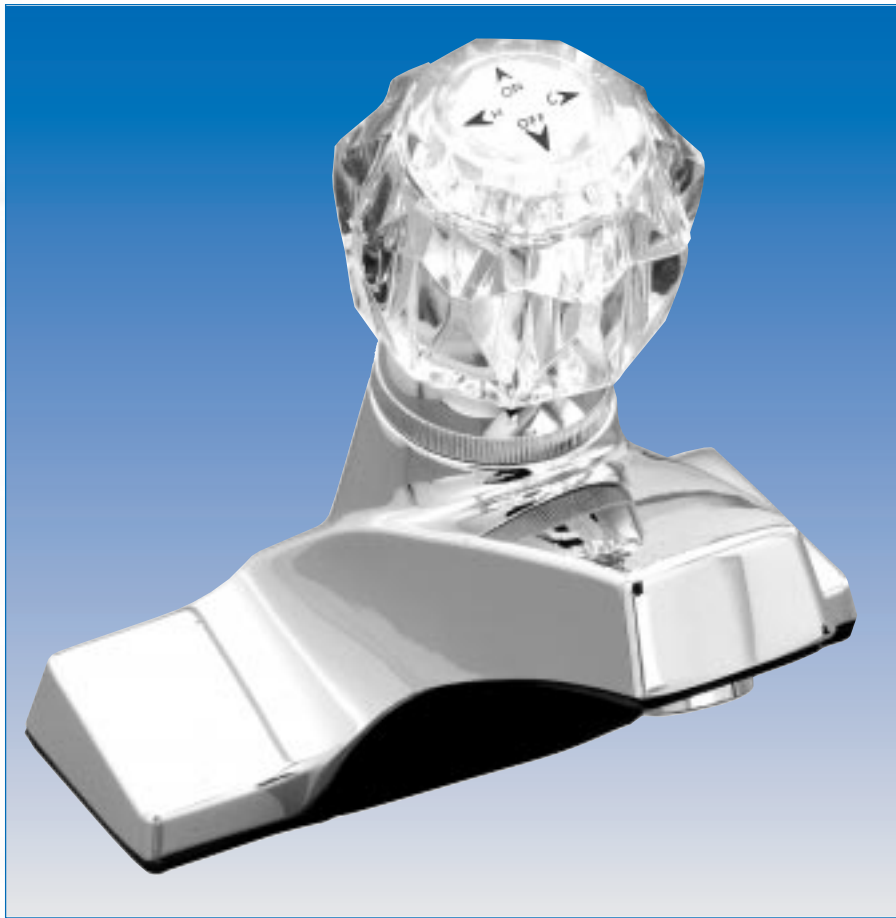

# CT-400 LAVATORY FAUCET

**SINGLE LEVER - WASHERLESS**

## FEATURES & BENEFITS

- ❖ Smooth Washerless Operation
- ❖ Durable Chrome Finish
- ❖ Facet-Cut Crystal Acrylic Handles
- ❖ Water Conserving Aerator
- ❖ Standard Replacement Parts
- ❖ 1/2" NPT Hookup
- ❖ NSF Section 61-9 Compliant, UPC Approved
- ❖ Model CT-450 Comes With ABS Pop Up
- ❖ Model CT-452 Comes With Chrome Plated Brass Pop Up