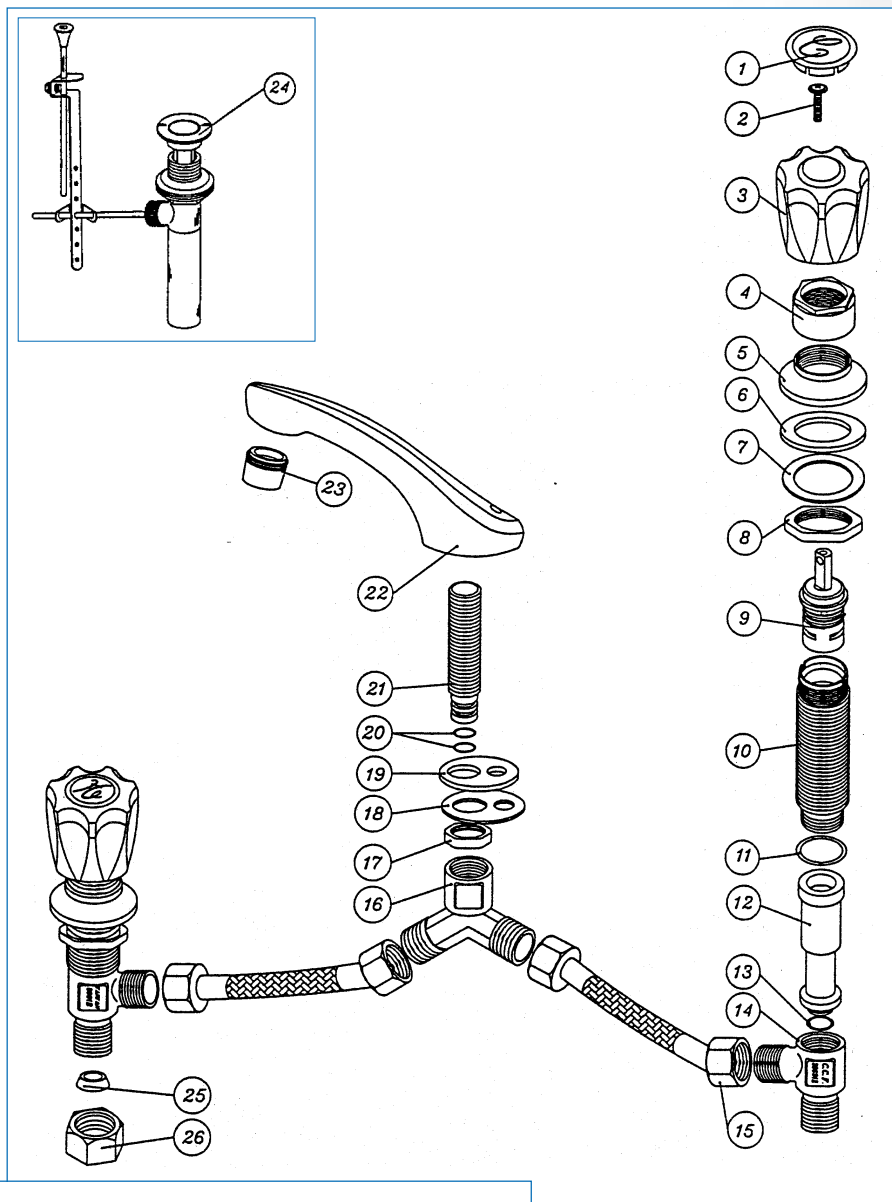

CT-150 LAVATORY FAUCET

WIDE SPREAD - WASHERLESS

Product Specs Sheet

FEATURES & BENEFITS

- ❖ Brass Waterway
- ❖ Die Cast Metal Housing
- ❖ 1/4 turn Ceramic Cartridge
- ❖ Brass Supply Nuts

BREWSTER: TEL: 800-431-2082 FAX: 800-640-2252

HOUSTON: TEL: 800-935-5456 FAX: 800-683-4247

PREVIOUS

Click The Product Name Below To Return To That Index
BRASS & BRONZE VALVES CAST IRON VALVES FAUCETS

NEXT

Click Here For
DRAWINGS & DIMENSIONS

CT-150 LAVATORY FAUCET

No.	Part Title	Material
1	Button	Plastic
2	Screw	Brass
3	Handle	Acrylic
4	Coupling Nut	Zinc
5	Sleeve	Brass
6	Washer	Rubber
7	Plate	Plastic
8	Coupling Nut	Brass
9	Cartridge	Brass/Ceramic
10	Body	Brass
11	O-Ring	Rubber
12	Cylinder	Brass
13	O-Ring	Rubber
14	Body	Brass
15	Stainless Hose	S/S
16	Tee	Brass
17	Coupling Nut	Brass
18	Plate	Iron
19	Gasket	Rubber
20	O-Ring	Rubber
21	Tube	Brass
22	Spout	Brass
23	Aerator	C.P. Brass
24	Pop Up	C.P. Brass
25	Supply Ferrule	Rubber
26	Supply Nut	Brass