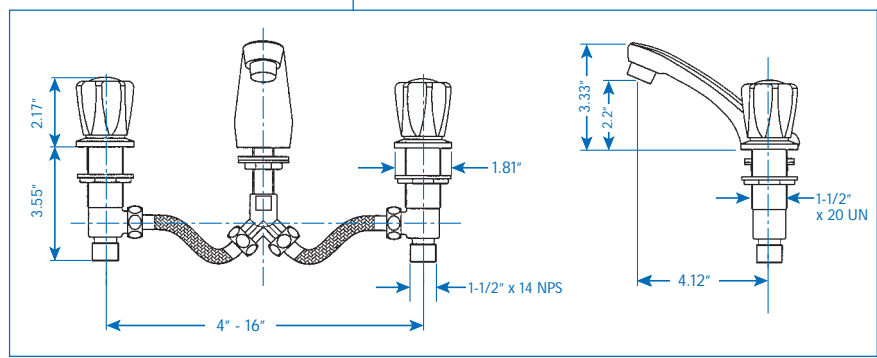

BREWSTER: TEL: 800-431-2082 FAX: 800-640-2252 **HOUSTON:** TEL: 800-935-5456 FAX: 800-683-4247