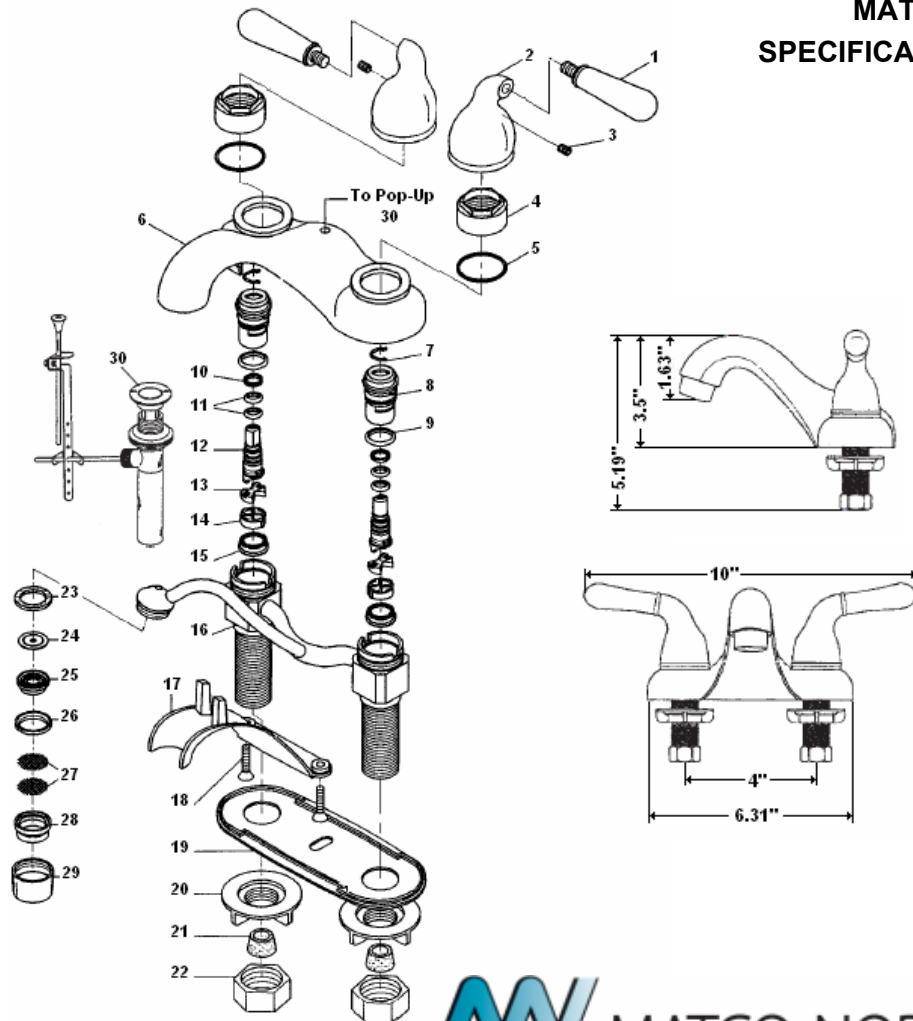

AE-805 & AE-805S Lavatory Faucet • Spec Sheet

FEATURES & BENEFITS

- Postiano
- Two Handle Lavatory
- Polished Chrome Finish
- Ceramic Cartridge
- Less Pop-Up
- All Brass Waterways
- Chrome Plated Lever Handles
- Brass Supply Nuts
- Water Conserving Aerator
- 1/2" NPT Hookup
- Standard Replacement Parts

AE-805S - Same as Above with Satin Nickel Finish

MATERIAL SPECIFICATIONS

No.	Part	Material
1	Lever	Brass
2	Handle	Brass
3	Allen Screw	Brass
4	Nut	Zinc
5	Washer	Commercial
6	Housing	Zinc
7	Clip	Brass
8	Bushing	Brass
9	O-Ring	Rubber
10	Washer	Teflon
11	O-Ring	Rubber
12	Shaft	Brass
13	Upper Disc	Ceramic
14	Lower Disc	Ceramic
15	Gasket	Silicon Rubber
16	Body	Brass
17	Bottom Cover	ABS
18	Screw	Brass
19	Bottom Plate	PE
20	Lock Nut	ABS
21	Cone Washer	Rubber
22	Coupling Nut	Brass
23	Gasket	Rubber
24	Restrictor	Commercial
25	Duracon Filter Net	Commercial
26	Duracon Ring	Commercial
27	Filter Net	Stainless Steel
28	Filter Net Seat	Commercial
29	Aerator Cap	Brass
30	Pop-Up	Brass