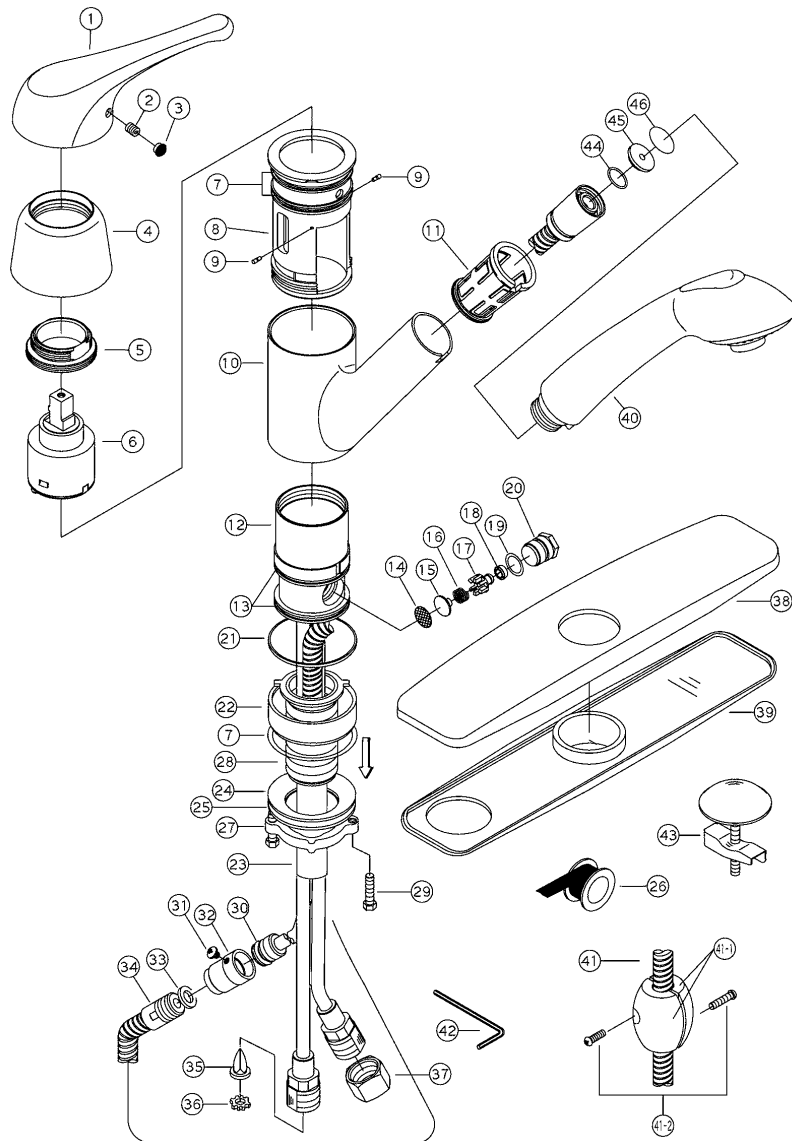

AE-255 KITCHEN FAUCET

WITH PULL-OUT SPRAY

DESIGNED & PRODUCED BY JCM ADVERTISING, 203.798.7079

Product Spec Sheet

FEATURES & BENEFITS

- ❖ Solid Brass & Copper Waterways
- ❖ Fits 8" Centers
- ❖ Drip-free Ceramic Cartridge
- ❖ 1/2" 14 NPS Inlet
- ❖ Metal Lever Handle
- ❖ With Pull-out Spray
- ❖ ADA Compliant
- ❖ Water Saving Aerator
- ❖ Max Flow Rate: 2.2GPM @ 60psi
- ❖ 100% Factory Pressure Tested Before Shipment

FAX: 914-278-9056
FAX: 800-683-4247
FAX: 866-832-8307

Visit Our Web Site: www.matco-norca.com

5/5/05

AE-255 KITCHEN FAUCET

5/5/05

DESIGNED & PRODUCED BY JCM ADVERTISING, 203.798.7079

No.	Part Title	Material
1	Handle	Zinc alloy
2	Screw	SUS302
3	Insert	POM
4	Cap	ABS
5	Adjusting Ring	GBR-003
6	Cartridge	Ceramic
7	O-Ring	NBR
8	Body House	POM
9	Bolt	SUS304
10	Hub	Zinc alloy
11	Fixed House	POM
12	Body	GBR-003
13	O-Ring	NBR
14	Filter	SUS304
15	Base	POM
16	Spring	SUS304
17	Diverter	POM
18	Washer	EPDM/CY-E37072-A-FDA
19	O-ring	EPDM/CY-E37072-A-FDA
20	Shell	GBR-003
21	Ring	ABS
22	Base	Zinc alloy
23	Fixed Hose	PP
24	Washer	NBR
25	Washer	Q235
26	Teflon Tap	TEFLON
27	Nut	GBR-001
28	Hose	C28000
29	Screw	SUS302
30	O-Ring	EPDM/CY-E37072-A-FDA
31	Screw	SUS302
32	Connector	GBR-003
33	Washer	EPDM/CY-E37072-A-FDA
34	Hose	SUS304
35	Washer	EPDM/CY-E37072-A-FDA
36	Washer	SUS304
37	Nut	GBR-003
38	Cover Plate	Zinc alloy
39	Putty Plate	ABS
40	Spout	ABS
41	Kits	GBR-001
41-1		GBR-001
41-2		GBR-003
42	Alley Key	45#
43	Cap	GBR-001
44	O-ring	EPDM/CY-37072-A-FDA
45	Restrictor	DERLIN500PNC010
46	Filter	SUS304