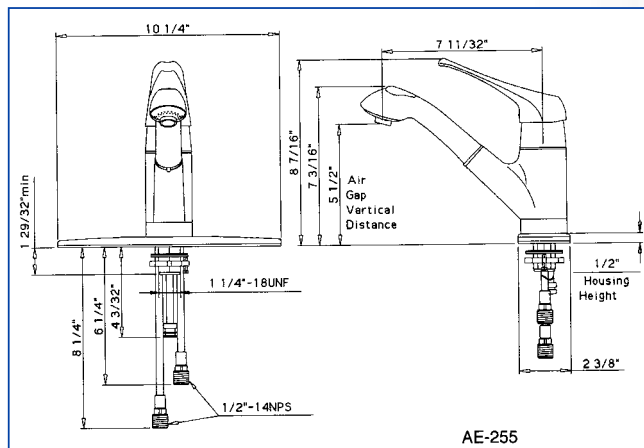

FAX: 914-278-9056
FAX: 800-683-4247
FAX: 866-832-8307

Visit Our Web Site: www.matco-norca.com

5/5/05

AE-255 KITCHEN FAUCET

5/5/05

DESIGNED & PRODUCED BY JCM ADVERTISING, 203.798.7079

No.	Part Title	Material
1	Handle	Zinc alloy
2	Screw	SUS302
3	Insert	POM
4	Cap	ABS
5	Adjusting Ring	GBR-003
6	Cartridge	Ceramic
7	O-Ring	NBR
8	Body House	POM
9	Bolt	SUS304
10	Hub	Zinc alloy
11	Fixed House	POM
12	Body	GBR-003
13	O-Ring	NBR
14	Filter	SUS304
15	Base	POM
16	Spring	SUS304
17	Diverter	POM
18	Washer	EPDM/CY-E37072-A-FDA
19	O-ring	EPDM/CY-E37072-A-FDA
20	Shell	GBR-003
21	Ring	ABS
22	Base	Zinc alloy
23	Fixed Hose	PP
24	Washer	NBR
25	Washer	Q235
26	Teflon Tap	TEFLON
27	Nut	GBR-001
28	Hose	C28000
29	Screw	SUS302
30	O-Ring	EPDM/CY-E37072-A-FDA
31	Screw	SUS302
32	Connector	GBR-003
33	Washer	EPDM/CY-E37072-A-FDA
34	Hose	SUS304
35	Washer	EPDM/CY-E37072-A-FDA
36	Washer	SUS304
37	Nut	GBR-003
38	Cover Plate	Zinc alloy
39	Putty Plate	ABS
40	Spout	ABS
41	Kits	GBR-001
41-1		GBR-001
41-2		GBR-003
42	Alley Key	45#
43	Cap	GBR-001
44	O-ring	EPDM/CY-37072-A-FDA
45	Restrictor	DERLIN500PNC010
46	Filter	SUS304