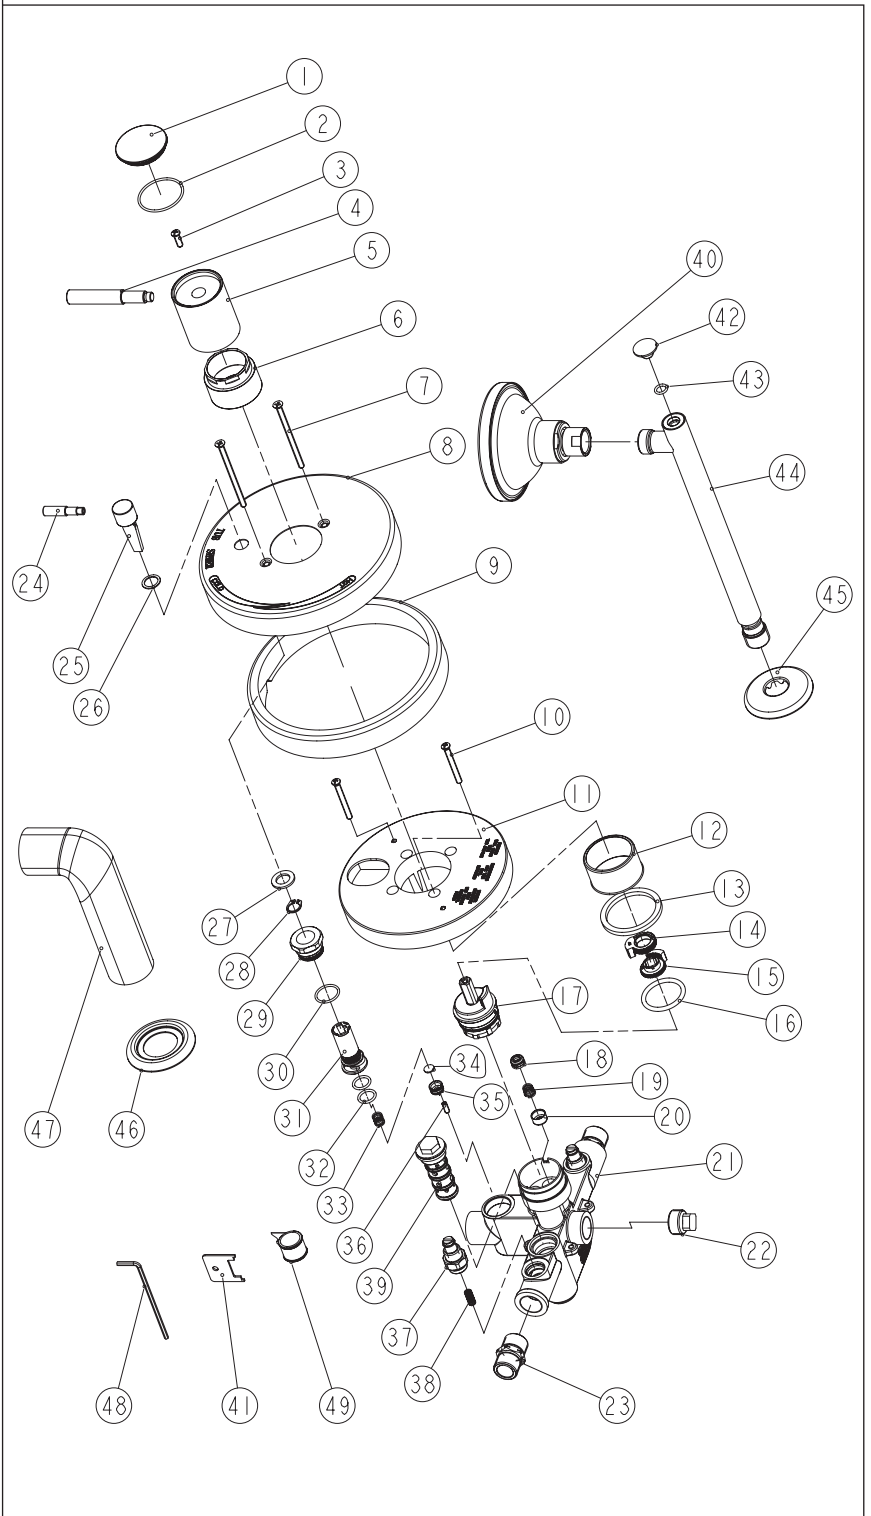

SINGLE HANDLE PRESSURE BALANCED TUB AND SHOWER

FEATURES & BENEFITS

- Pressure Balanced
- Washerless Cartridge
- Solid Brass Shower Head & Shower Arm
- Solid Brass Lever Handle & Slip-fit Spout
- 1/2"-14 NPS Inlet
- Integral Stops
- ADA Compliant
- 100% Factory Pressure Tested Before Shipment

- * AE-115PBW
Chrome Finish
- * AE-115PBWS
Brushed Nickel Finish

Approvals:
Meets or Exceeds The Following:

- * ANSI/ASME A112.18.1
- * CSA B125.1
- * IAPMO/UPC

AE-115PBW AE-115PBWS SINGLE HANDLE PRESSURE BALANCED TUB AND SHOWER

No	Part Title	Material
1	Handle	Cap Brass
2	O-RING	Rubber
3	Screw	Stainless Steel
4	Handle	Brass
5	Handle Base	Brass
6	Cap	Zinc
7	Screw	Brass
8	Cover Plate	Brass
9	Seal	Rubber
10	Screw	Stainless Steel
11	Plastic Guard	Plastic
12	Sleeve	Brass
13	Washer	Plastic
14	Block	Plastic
15	Block	Plastic
16	O-RING	Rubber
17	Cartridge	Assembly
18	Cone Washer	Rubber
19	Spring	Stainless Steel
20	Cartridge S.S. Plate	Stainless Steel
21	Body	Brass
22	Insert	Brass
23	Adapter	Brass
24	Handle	Brass
25	Diverter	Brass
26	Washer	Teflon
27	Washer	Stainless Steel
28	Clip	Stainless Steel
29	Lock Nut	Brass
30	O-RING	Rubber
31	Cartridge	Assembly
32	O-RING	Rubber
33	Spring	Stainless Steel
34	Washer	Plastic
35	Cone Washer	Rubber
36	Screw	Stainless Steel
37	Cartridge	Brass/Plastic
38	Spring	Stainless Steel
39	Cartridge	Brass/Plastic
40	Shower Head	Brass
41	Aerator Wrench	Steel
42	Insert	Brass
43	O-RING	Rubber
44	Shower Arm	Brass
45	Flange	Brass
46	Spout Base	Brass
47	Spout	Brass
48	Wrench	Stainless Steel
49	Tape	Plastic

Product Spec Sheet

**Approvals:
Meets or Exceeds The Following:**

- * ANSI/ASME A112.18.1
- * CSA B125.1
- * IAPMO/UPC

AE-115PBW AE-115PBWS
SINGLE HANDLE PRESSURE BALANCED TUB AND SHOWER

Product Spec Sheet