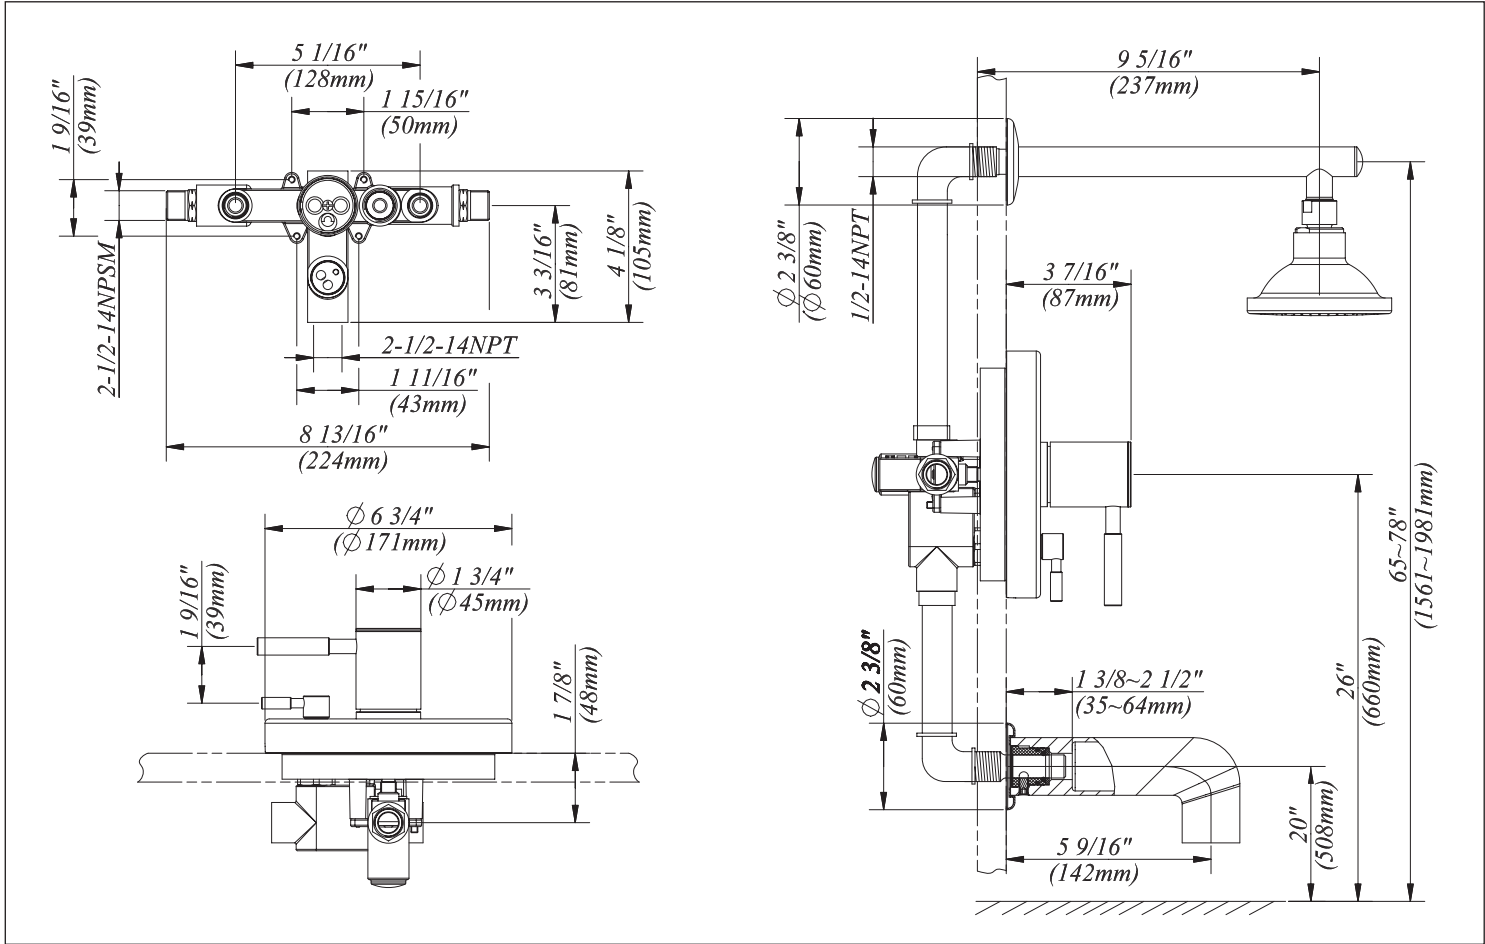

SINGLE HANDLE PRESSURE BALANCED TUB AND SHOWER

FEATURES & BENEFITS

- Pressure Balanced
- Washerless Cartridge
- Solid Brass Shower Head & Shower Arm
- Solid Brass Lever Handle & Slip-fit Spout
- 1/2"-14 NPS Inlet
- Integral Stops
- ADA Compliant
- 100% Factory Pressure Tested Before Shipment

No	Part Title	Material
1	Handle	Cap Brass
2	O-RING	Rubber
3	Screw	Stainless Steel
4	Handle	Brass
5	Handle Base	Brass
6	Cap	Zinc
7	Screw	Brass
8	Cover Plate	Brass
9	Seal	Rubber
10	Screw	Stainless Steel
11	Plastic Guard	Plastic
12	Sleeve	Brass
13	Washer	Plastic
14	Block	Plastic
15	Block	Plastic
16	O-RING	Rubber
17	Cartridge	Assembly
18	Cone Washer	Rubber
19	Spring	Stainless Steel
20	Cartridge S.S. Plate	Stainless Steel
21	Body	Brass
22	Insert	Brass
23	Adapter	Brass
24	Handle	Brass
25	Diverter	Brass
26	Washer	Teflon
27	Washer	Stainless Steel
28	Clip	Stainless Steel
29	Lock Nut	Brass
30	O-RING	Rubber
31	Cartridge	Assembly
32	O-RING	Rubber
33	Spring	Stainless Steel
34	Washer	Plastic
35	Cone Washer	Rubber
36	Screw	Stainless Steel
37	Cartridge	Brass/Plastic
38	Spring	Stainless Steel
39	Cartridge	Brass/Plastic
40	Shower Head	Brass
41	Aerator Wrench	Steel
42	Insert	Brass
43	O-RING	Rubber
44	Shower Arm	Brass
45	Flange	Brass
46	Spout Base	Brass
47	Spout	Brass
48	Wrench	Stainless Steel
49	Tape	Plastic

Product Spec Sheet

**Approvals:
Meets or Exceeds The Following:**

- * ANSI/ASME A112.18.1
- * CSA B125.1
- * IAPMO/UPC

AE-115PBW AE-115PBWS
SINGLE HANDLE PRESSURE BALANCED TUB AND SHOWER

Product Spec Sheet