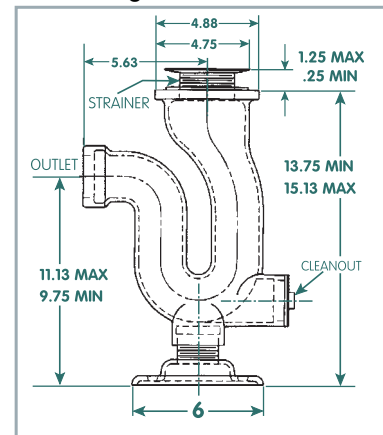

PVC Shower Drain

Can Be Used With 2" or 3" Plastic Pipe.
Adjustable Strainer, Stainless Steel Grid.

Model
SDPVC2

Roof Drain

10" Diameter Roof Drain, Epoxy Coated Cast Iron Body, Bolt Down Gravel Guard, and Epoxy Coated Metal Dome.

Model	Size
CIFD6NH2	2" No Hub
CIFD6NH3	3" No Hub
CIFD6NH4	4" No Hub

Floor Sink - Porcelain

12" Square x 6" Deep Cast Iron Floor Sink with White Porcelain Coated Interior, Porcelain Cast Iron Grate with White Porcelain Coating Plus Aluminum Dome Strainer.

Model	Size
CIFS55NH2	2" No Hub
CIFS55NH3	3" No Hub
CIFS55NH4	4" No Hub

Trap Standard

Cast Iron P-Trap. White Epoxy Coating with 2-1/4" Chrome Plated Brass Strainer and Brass Cleanout Plug.

Model	Size
TRAP110	2" IPS Outlet
TRAP120	3" IPS Outlet

Slop Sink

Cast Iron, Round, with Strainer.

Model	Size
CISS12	2" IP Outlet x 12" Round

Backwater Valve

Cast Iron, No Hub.

Model	Size
CIBWV08	2"
CIBWV10	3"
CIBWV11	4"

Closet Bend

Cast Iron, No Hub.