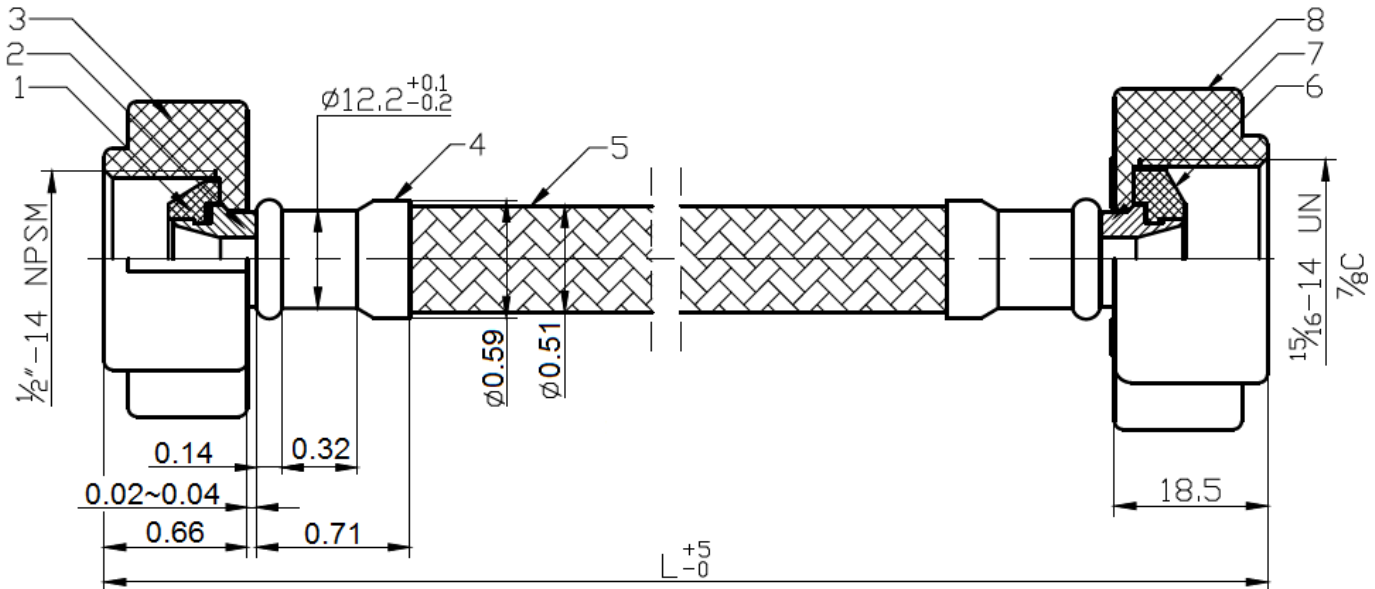

VTC Vinyl Reinforced Supply Connector • Spec Sheet

FEATURES & BENEFITS

- 1/2" IPS x 7/8" OD
- With Celcon Nut
- cUPC Certified

VTC-0312 - Tank Connector, 12" Long

MATERIAL SPECIFICATIONS

No.	Part	Material
1	Washer	EPDM
2	Core	Brass C3600
3	Nut	Brass HPb59-3
4	Ferrule	Brass H62
5	Hose	PVC
6	Washer	EPDM
7	Core	Brass C3600
8	Nut	Brass HPb59-3