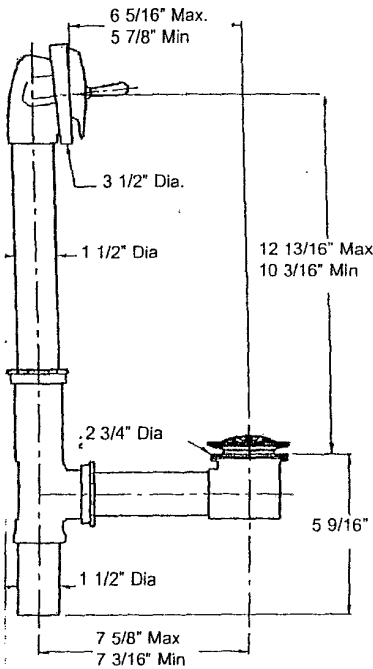

# TWB-100

Trip Lever Bath Drain  
*Redesigned and Improved!!!!!!*

## Features

- \*Extra Heavy Brass Head, Tee and Shoe
- \*1-1/2" Heavy Gauge Brass Tubing
- \*Lubricated Cast Brass Plunger
- \*3 Solid Brass Coupling Nuts
- \*Chrome Plate Stamped Brass Dome Strainer
- \*Fits Most Tubs 14" to 16" High

TWB-200 1-1/2" Lift-n-Lock Bath Waste  
TWB-300 1-1/2" Touch Toe Bath Waste

MATCO-NORCA, INC.  
BREWSTER

P.O. BOX 27 ROUTE 22  
BREWSTER, NY 10509

TEL: 845-278-7570 FAX: 845-278-9056

TOLL FREE:

TEL: 800-431-2082 FAX: 800-640-2252