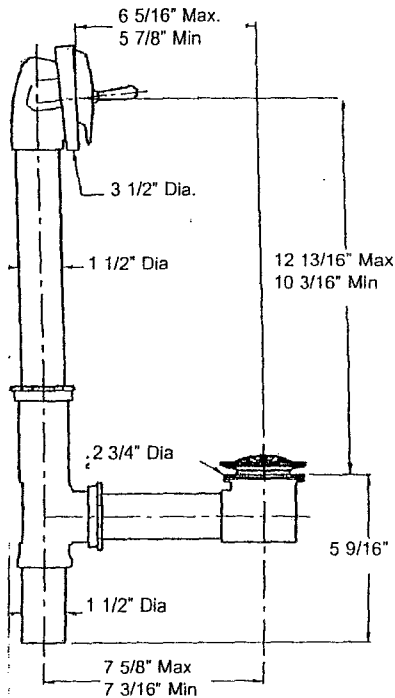

# TWB-100

Trip Lever Bath Drain  
*Redesigned and Improved!!!!!!*

## Features

- \*Extra Heavy Brass Head, Tee and Shoe
- \*1-1/2" Heavy Gauge Brass Tubing
- \*Lubricated Cast Brass Plunger
- \*3 Solid Brass Coupling Nuts
- \*Chrome Plate Stamped Brass Dome Strainer
- \*Fits Most Tubs 14" to 16" High

TWB-200 1-1/2" Lift-n-Lock Bath Waste  
 TWB-300 1-1/2" Touch Toe Bath Waste

MATCO-NORCA, INC.

BREWSTER

P.O. BOX 27 ROUTE 22

BREWSTER, NY 10509

TEL: 845-278-7570 FAX: 845-278-9056

TOLL FREE:

TEL: 800-431-2082 FAX: 800-640-2252