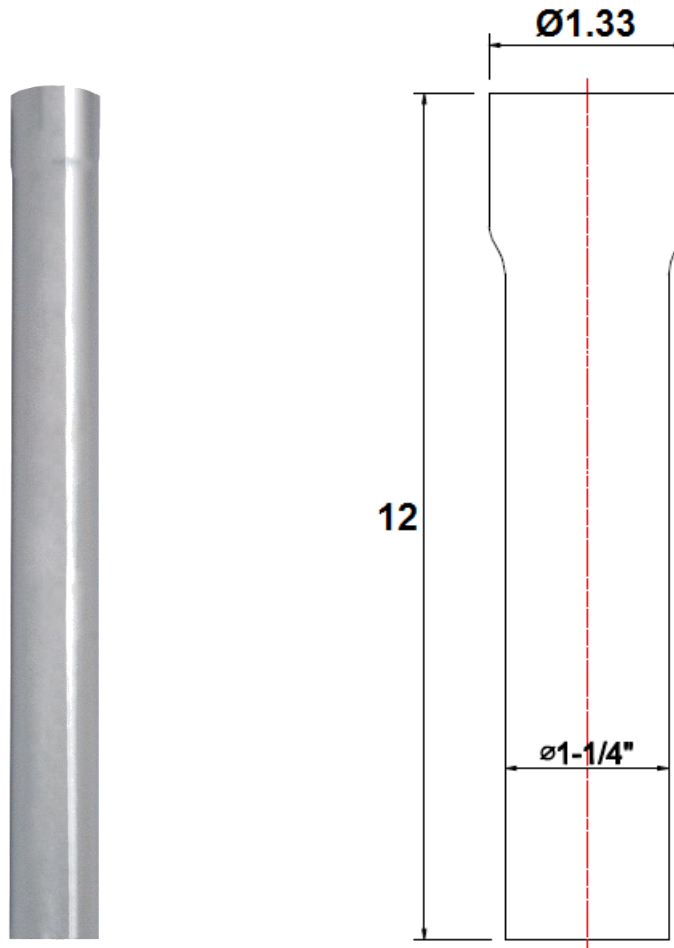

ST0612CP22 Sloan Tailpiece • Spec Sheet

FEATURES & BENEFITS

- Chrome Plated
- Brass Tailpiece
- 22 Gauge
- Size - 1-1/4" x 12"

Global sourcing. National compliance. Local service.

CALIFORNIA 5595 Fresca Dr., La Palma CA 90623
TEXAS 1150 Silber Rd., Houston TX 77055
ILLINOIS 278 Windy Point Dr., Glendale Heights, IL 60139
GEORGIA 113 Industrial Blvd., Americus, Georgia 31709
NEW YORK PO Box 27, Rt.22, Brewster NY 10509
WEB: www.matco-norca.com