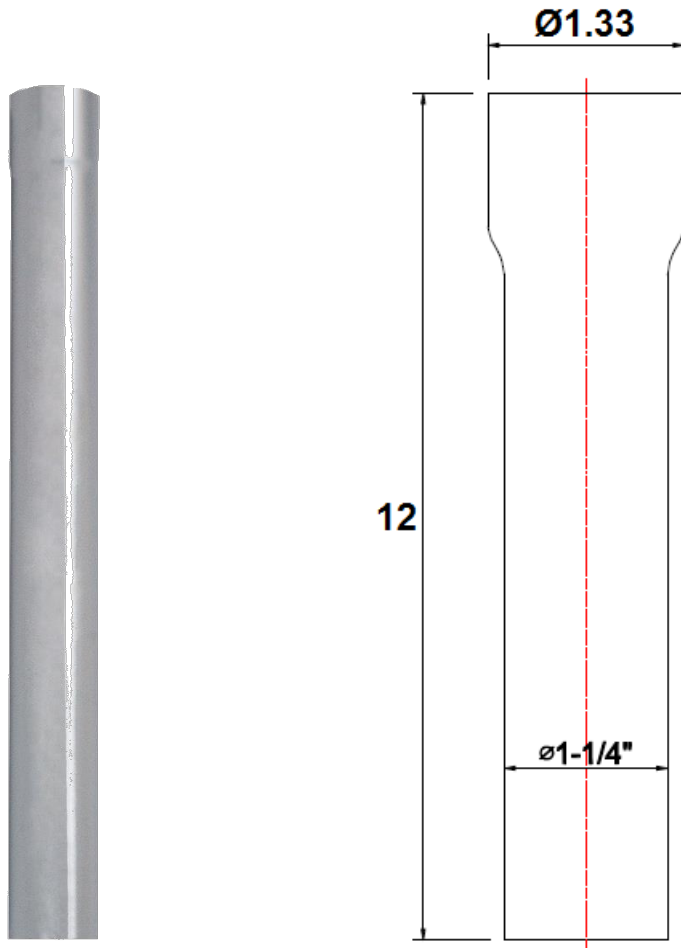

ST0612CP22 Sloan Tailpiece • Spec Sheet

FEATURES & BENEFITS

- Chrome Plated
- Brass Tailpiece
- 22 Gauge
- Size - 1-1/4" x 12"

CALIFORNIA 5595 Fresca Dr., La Palma CA 90623
TEXAS 1150 Silber Rd., Houston TX 77055
ILLINOIS 278 Windy Point Dr., Glendale Heights, IL 60139
GEORGIA 113 Industrial Blvd., Americus, Georgia 31709
NEW YORK PO Box 27, Rt.22, Brewster NY 10509
WEB: www.matco-norca.com