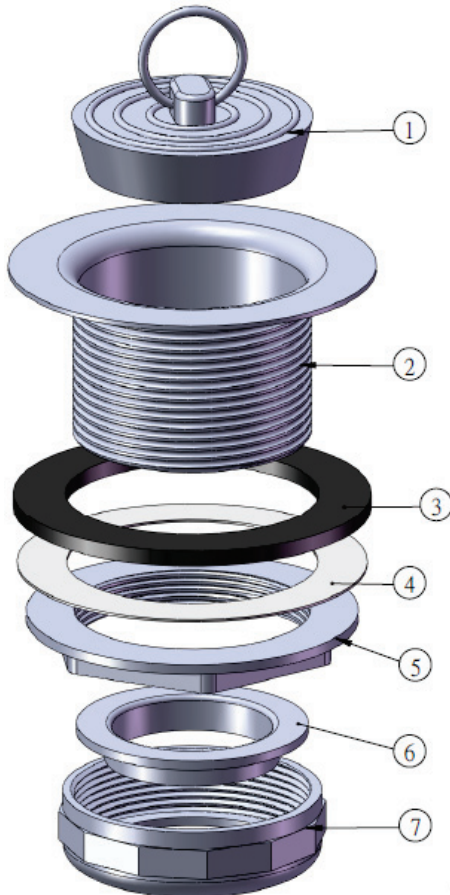

SS-300 Sink Strainer • Spec Sheet

FEATURES & BENEFITS

- Stainless Steel Sink Strainers
- Fits 1-7/8" to 2-1/2" Openings
- Wash Tray Design
- With Rubber Stopper

MATERIAL SPECIFICATIONS

No.	Part	Material
1	Washer	Rubber
3	Body	SS430#
4	Washer	Rubber
4	Washer	Paper
5	Lock Nut	Zinc
6	Washer	PE
7	Slip Nut	Zinc – Yellow Chromate Dip