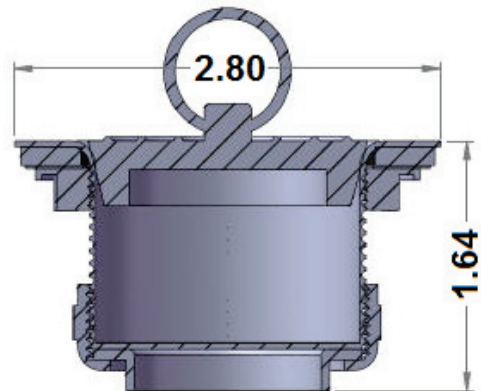

SS-300 Sink Strainer • Spec Sheet

FEATURES & BENEFITS

- Stainless Steel Sink Strainers
- Fits 1-7/8" to 2-1/2" Openings
- Wash Tray Design
- With Rubber Stopper

MATERIAL SPECIFICATIONS

No.	Part	Material
1	Washer	Rubber
3	Body	SS430#
4	Washer	Rubber
4	Washer	Paper
5	Lock Nut	Zinc
6	Washer	PE
7	Slip Nut	Zinc – Yellow Chromate Dip