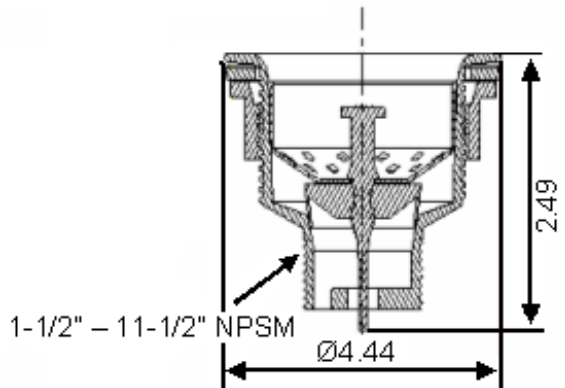

# SS-150 Sink Strainer • Spec Sheet

## FEATURES & BENEFITS

- Stainless Steel Sink Strainers
- Fits 3-1/2" to 4" Openings
- Stainless Steel Clad Plastic
- Stainless Steel Basket
- With Fixed Stick Post
- Neoprene Stopper

\*SS-150MH - Same as SS-150 Less Slip Nut  
 \*SS-150MHW - Same as SS-150MH, In White

NO.	DESCRIPTION	MATERIAL
1	Nut	PP
2	Rubber Gasket	Rubber
3	Paper Gasket	Paper
4	Body	PP
5	Gasket	Rubber
6	Cup	S.S
7	Post	PP

**MATCO-NORCA**  
 Global sourcing. National compliance. Local service.