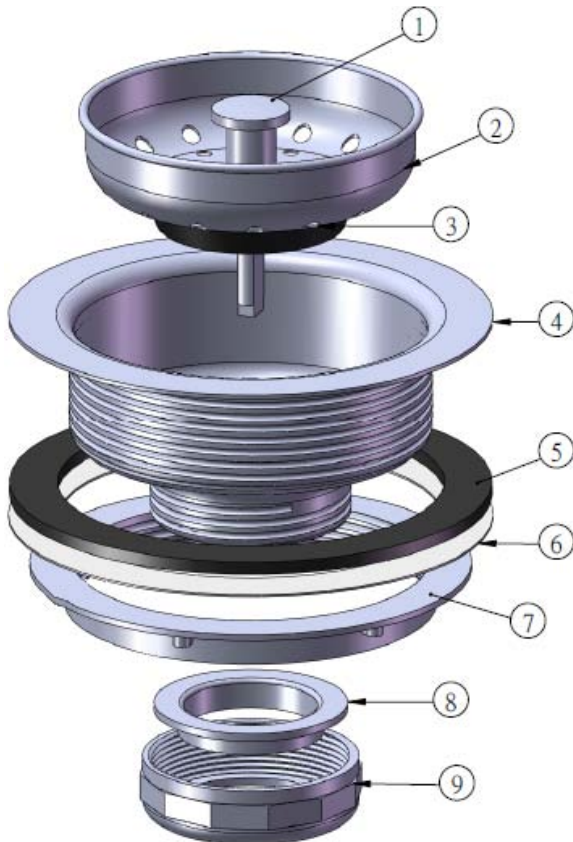

SS-100 & SS-102S Sink Strainer • Spec Sheet

FEATURES & BENEFITS

- Stainless Steel Sink Strainers
- Fits 3-1/2" to 4" Openings
- CSA Approved
- Neoprene Stopper
- Fixed Stick Post

SS-102S - Same Specifications As Above (No Approval), With Satin Nickel Finish

MATERIAL SPECIFICATIONS

No.	Part	Material
1	Post	C.P ABS
2	Basket	SS430#
3	Gasket	Rubber
4	Body	SS430#
5	Washer	Rubber
6	Washer	Paper
7	Lock Nut	Zinc
8	Washer	PE
9	Slip	Zinc – Yellow Chromate Dip