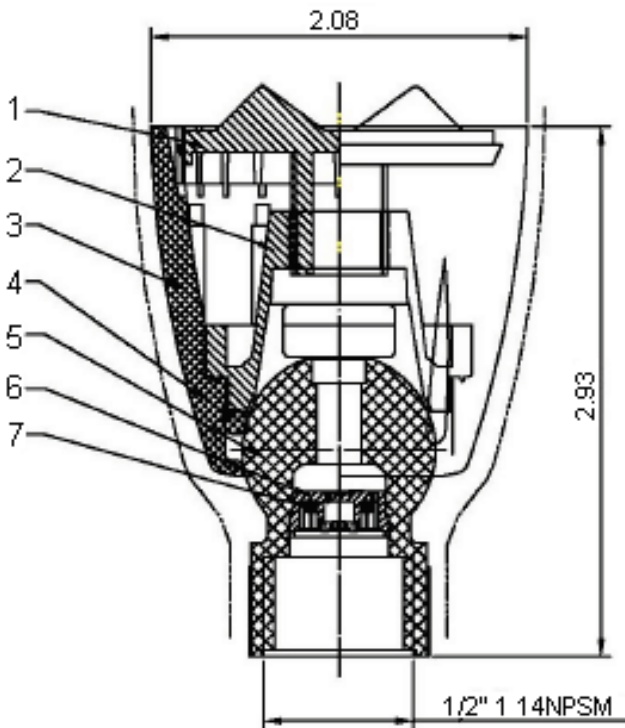

# S-125RF & S-125SRF Showerhead • Spec Sheet

## S-125RF

- Lead Free
- 2" CP Water Saver Showerhead
- Ball Joint
- 1.5 GPM @ 150 PSI **Low Flow**
- 1/2" IPS

## MATERIAL SPECIFICATIONS

No.	Parts
1	Face Plate
2	Inner Body
3	Shell
4	O-Ring
5	Ball Joint
6	Flow Control
7	O-Ring

**MATCO-NORCA**  
 Global sourcing. National compliance. Local service.

**CALIFORNIA** 5593 Fresca Dr., La Palma CA 90623 • Toll Free: 866-532-8306 • Fax: 866-532-8307  
**TEXAS** 1150 Silber Rd., Houston TX 77055 • Toll Free: 800-935-5456 • Fax: 713-680-2999  
**NEW YORK** PO Box 27, Rt. 22, Brewster NY 10509 • Toll Free: 800-431-2082 • Fax: 845-278-9056  
 WEB: [www.matco-norca.com](http://www.matco-norca.com) EMAIL: [mail@matco-norca.com](mailto:mail@matco-norca.com)