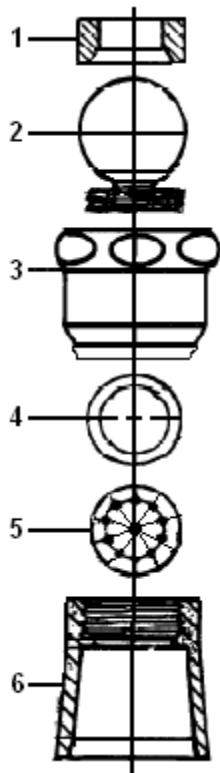

# S-050 Miser Shower Head • Spec Sheet

## FEATURES & BENEFITS

- 1" Brass Showerhead
- Miser Water Saver
- 1/2" FIP
- Solid Brass Construction
- Polished Chrome Finished
- Flow Rate- Max 2.0 GPM

## MATERIAL SPECIFICATION

No.	Description	Material
1	Washer	Rubber
2	Ball	Brass
3	Hex Nut	Brass
4	O-Ring	Rubber
5	Faceplate	Brass
6	Body	Brass

Global sourcing. National compliance. Local service.

**CALIFORNIA** 5595 Fresca Dr., La Palma CA 90623  
**TEXAS** 1150 Silber Rd., Houston TX 77055  
**ILLINOIS** 278 Windy Point Dr., Glendale Heights, IL 60139  
**GEORGIA** 113 Industrial Blvd., Americus, Georgia 31709  
**NEW YORK** PO Box 27, Rt.22, Brewster NY 10509  
 WEB: [www.matco-norca.com](http://www.matco-norca.com)