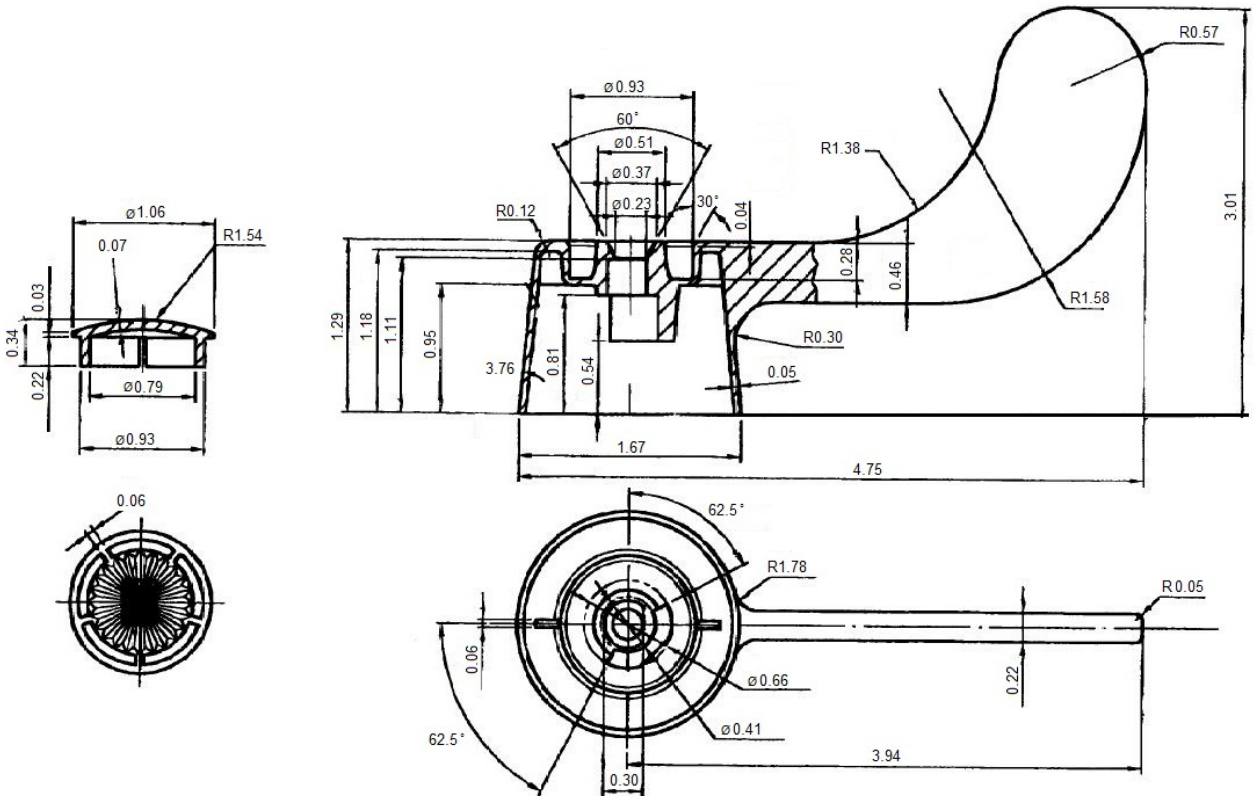

RH-830WB Faucet Handles • Spec Sheet

FEATURES & BENEFITS

- Wrist Blade Handles
- For the Value Engineered & Classic Family Faucets
- Sold In Pairs
- Chrome

DIMENSIONS

CALIFORNIA 5593 Fresca Dr., La Palma CA 90623 • Toll Free: 866-532-8306 • Fax: 866-532-8307
TEXAS 1150 Silber Rd., Houston TX 77055 • Toll Free: 800-935-5456 • Fax: 713-680-2999
NEW YORK PO Box 27, Rt. 22, Brewster NY 10509 • Toll Free: 800-431-2082 • Fax: 845-278-9056
 WEB: www.matco-norca.com EMAIL: mail@matco-norca.com