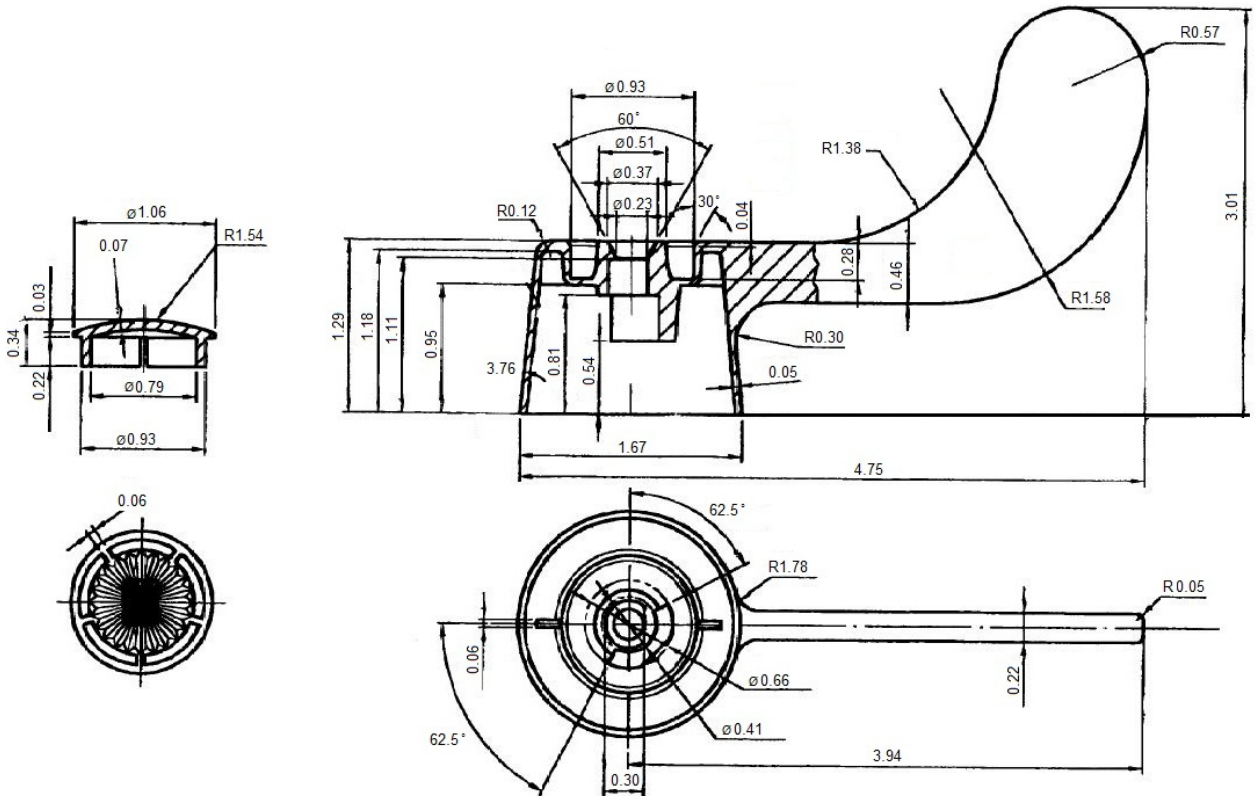

RH-830WB Faucet Handles • Spec Sheet

FEATURES & BENEFITS

- Wrist Blade Handles
- For the Value Engineered & Classic Family Faucets
- Sold In Pairs
- Chrome

DIMENSIONS

 **MATCO-NORCA**
Global sourcing. National compliance. Local service.