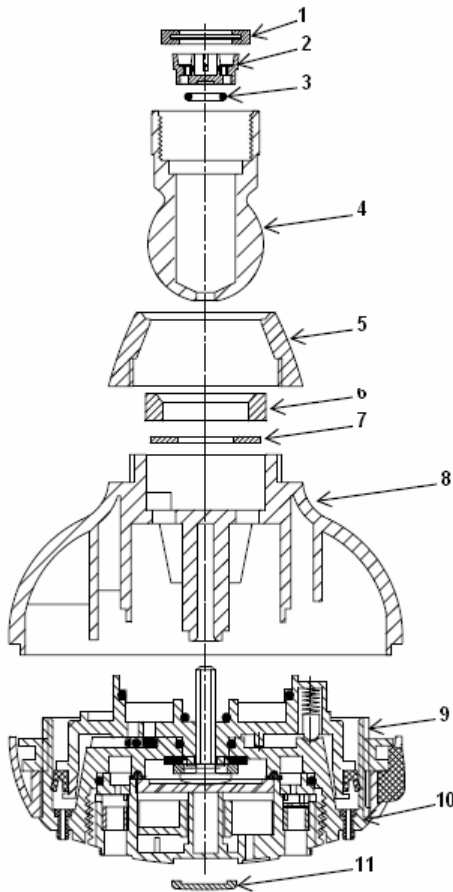

# M-350 Massaging Shower Head • Spec Sheet

## FEATURES & BENEFITS

- 4" Chrome Plated Shower Head
  - Chrome Plated ABS Shower Body
  - Chrome Plated Brass Ball Joint
  - 1/2" FIP
  - Flow Restriction - 2.5 GPM
  - 5 Functions:
    - Full Spray
    - Massage Only
    - Spray with Massage
    - Bubbly Aeration
    - Full Spray with Bubbly Aeration
- M-350S** - Same as Above, in Satin Nickel

## MATERIAL SPECIFICATIONS

| No.   | Part         | Material        |
|-------|--------------|-----------------|
| 1     | Filter Flake | Stainless Steel |
| 2     | Flow Control | Plastic         |
| 3     | O-Ring       | NBR             |
| 4     | Ball Joint   | Brass           |
| 5     | Nut          | ABS             |
| 6 - 7 | Washer       | NBR             |
| 8     | Body         | NBR             |
| 9     | Engine       | Plastic/ABS     |
| 10    | Face Plate   | ABS             |
| 11    | Plug         | ABS             |