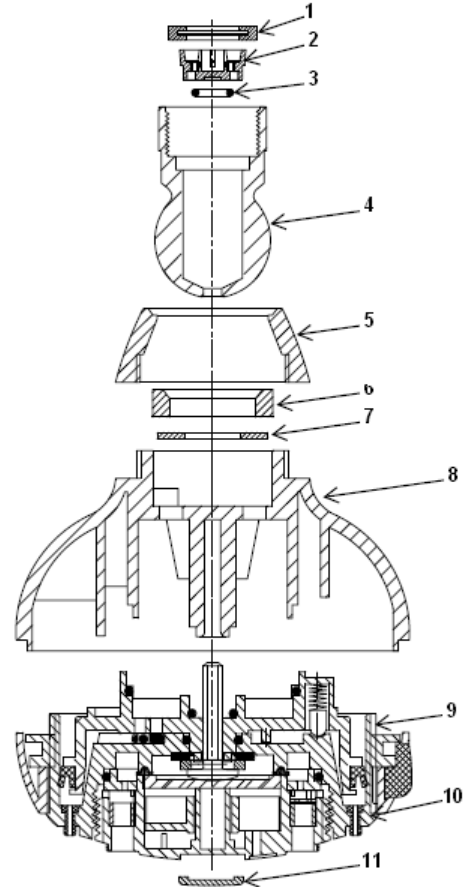

M-350RF Massaging Shower Head • Spec Sheet

FEATURES & BENEFITS

- 4" Chrome Plated Shower Head
- Chrome Plated ABS Shower Body
- Chrome Plated Brass Ball Joint
- Flow Restriction - 1.5 GPM - **Low Flow**
- 5 Functions:
 - Full Spray
 - Massage Only
 - Spray with Massage
 - Bubbly Aeration
 - Full Spray with Bubbly Aeration

M-350SRF - Same as Above, in Satin Nickel

MATERIAL SPECIFICATIONS

No.	Part	Material
1	Filter Flake	Stainless Steel
2	Flow Control	Plastic
3	O-Ring	NBR
4	Ball Joint	Brass
5	Nut	ABS
6 - 7	Washer	NBR
8	Body	NBR
9	Engine	Plastic/ ABS
10	Face Plate	ABS
11	Plug	ABS