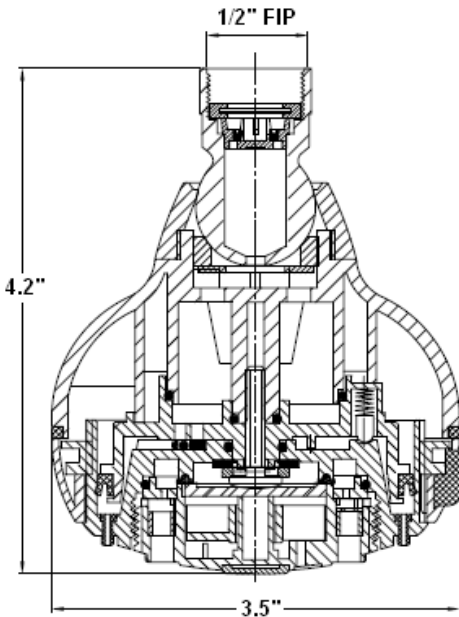

M-350RF Massaging Shower Head • Spec Sheet

FEATURES & BENEFITS

- 4" Chrome Plated Shower Head
- Chrome Plated ABS Shower Body
- Chrome Plated Brass Ball Joint
- Flow Restriction - 1.5 GPM - **Low Flow**
- 5 Functions:
 - Full Spray
 - Massage Only
 - Spray with Massage
 - Bubbly Aeration
 - Full Spray with Bubbly Aeration

M-350SRF - Same as Above, in Satin Nickel

MATERIAL SPECIFICATIONS

No.	Part	Material
1	Filter Flake	Stainless Steel
2	Flow Control	Plastic
3	O-Ring	NBR
4	Ball Joint	Brass
5	Nut	ABS
6 - 7	Washer	NBR
8	Body	NBR
9	Engine	Plastic/ ABS
10	Face Plate	ABS
11	Plug	ABS