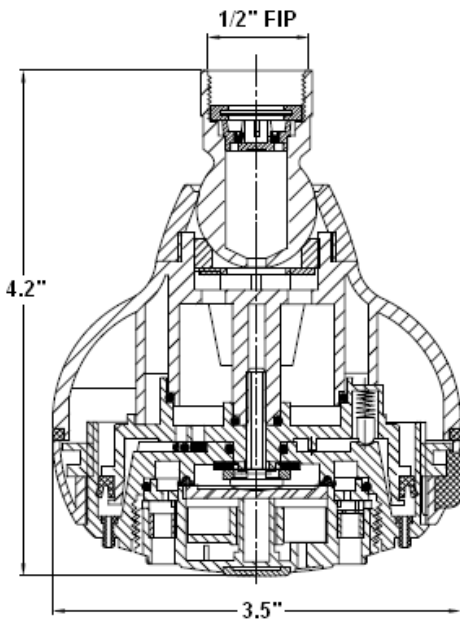

M-350RF Massaging Shower Head • Spec Sheet

FEATURES & BENEFITS

- 4" Chrome Plated Shower Head
- Chrome Plated ABS Shower Body
- Chrome Plated Brass Ball Joint
- Flow Restriction - 1.5 GPM - **Low Flow**
- 5 Functions:
 - Full Spray
 - Massage Only
 - Spray with Massage
 - Bubbly Aeration
 - Full Spray with Bubbly Aeration

M-350SRF - Same as Above, in Satin Nickel

MATERIAL SPECIFICATIONS

No.	Part	Material
1	Filter Flake	Stainless Steel
2	Flow Control	Plastic
3	O-Ring	NBR
4	Ball Joint	Brass
5	Nut	ABS
6 - 7	Washer	NBR
8	Body	NBR
9	Engine	Plastic/ ABS
10	Face Plate	ABS
11	Plug	ABS