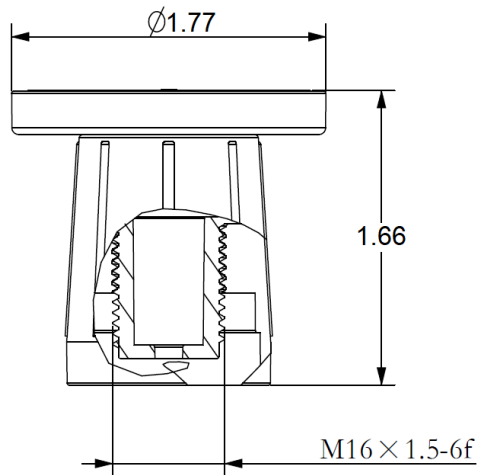

JCR-650 Curtain Rod Holder

Specification Sheet

FEATURES & BENEFITS

- Jiffy Flange Curtain Rod Holder
- Chrome ABS

MATCO
NORCA