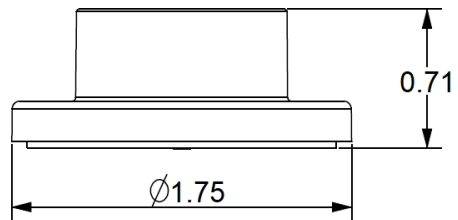

JCR-650 Curtain Rod Holder

Specification Sheet

FEATURES & BENEFITS

- Jiffy Flange Curtain Rod Holder
- Chrome ABS

MATCO
NORCA