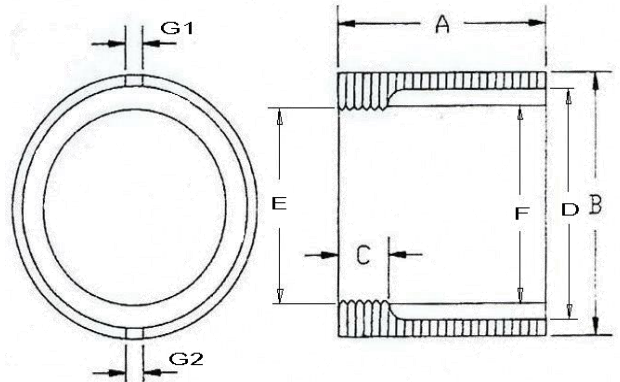

IBC Iron Body Cleanout • Spec Sheet

FEATURES & BENEFITS

- Iron Body Cleanout with Brass Screw Plug

IBC-43 – Raised Square Head & IBC-43CS Countersunk Brass Plug

Size	Dimensions							
in	A	B	C	D	E	F	G1	G2
4" x 3"	3.21	4.22	0.80	3.84	3.35	-	-	-
Note:F,G1,G2 for inside rib, there is no rib so no these dimensions.								

IBC-435 – Raised Square Head & IBC-435CS Countersunk Brass Plug

Size	Dimensions							
in	A	B	C	D	E	F	G1	G2
4" x 3-1/2"	3.41	4.38	0.63	3.99	3.82	3.57	3/8"	3/8"

IBC-65 – Raised Square Head & IBC-65CS – Countersunk Brass Plug

Size	Dimensions							
in	A	B	C	D	E	F	G1	G2
6" x 5"	4.49	6.30	0.99	5.91	5.36	-	-	-
Note:F,G1,G2 for inside rib, there is no rib so no these dimensions.