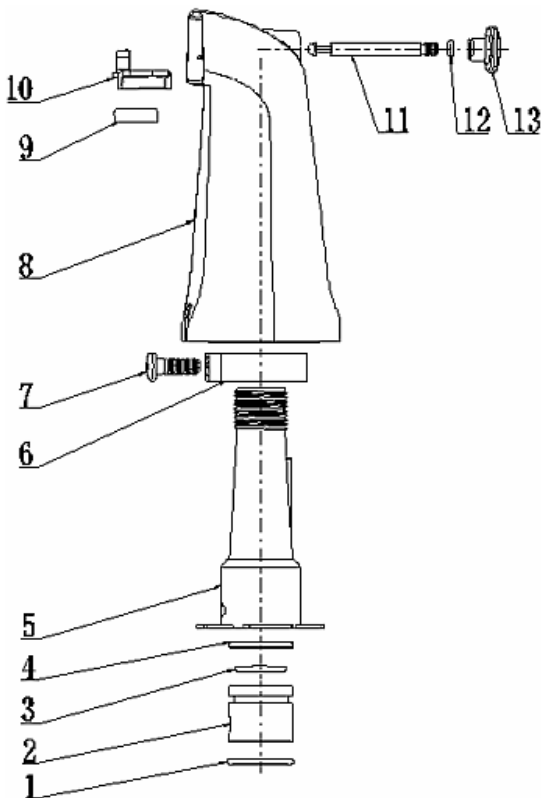

# FY-804DC Tub Spout • Spec Sheet

## FEATURES & BENEFITS

- Chrome Plated Zinc Die Cast
- Diverter Spout
- Slip on for 1/2" Copper Tubing

## FY-804DCS

- Same as above in Brushed Nickel

## PART BREAKDOWN

No.	Part
1-7	Slip Fit Insert
8	Body
9	Seal
10-13	Lift Knob Assembly

**MATCO-NORCA**  
Global sourcing. National compliance. Local service.

NEW YORK  
CALIFORNIA  
TEXAS  
WEB: [www.matco-norca.com](http://www.matco-norca.com)