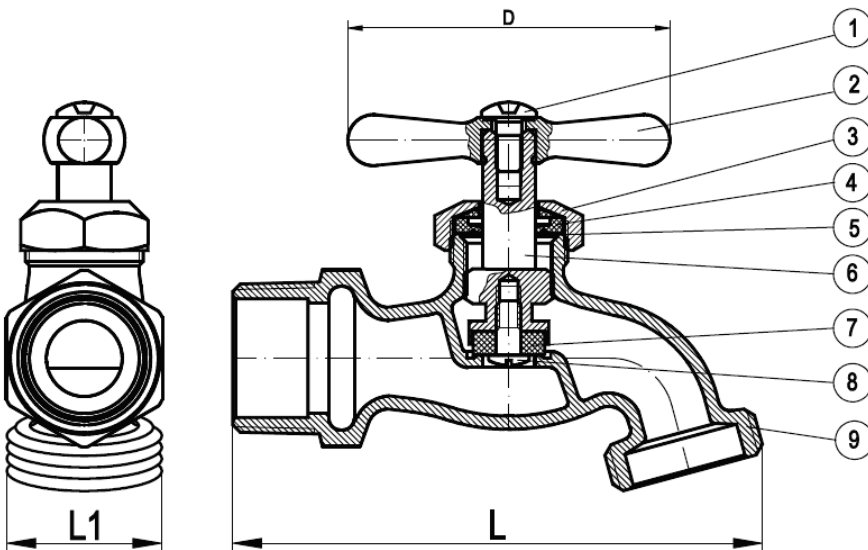

FY-695LF Hose Bibb • Spec Sheet

FEATURES & BENEFITS

- Lead Free Brass*
- Chrome Plated
- 3/4" Hose End Outlet
- 3/4" MIP Inlet

DIMENSIONS

Size	H	L	L1	D
1/2"	2.64	3.61	1.13	2.19

MATERIAL SPECIFICATIONS

No.	Part	Material
1	Bolt	JIS G3507-1
2	Handle	Zinc Z30A
3	Bonnet	Brass B124 C37700
4	Packing	Buna SN-719F
5	Washer	Stainless Steel 304
6	Stem	Brass C 46400
7	Seat Packing	Buna SN-719F
8	Seat Screw	JIS H3260 - C2600W
9	Body	Brass C 46400

* These product complies with 0.25% weighted average lead content on wetted surfaces in accordance with Safe Water Drinking Act (SDWA) / Federal Public Law No. 111-380.