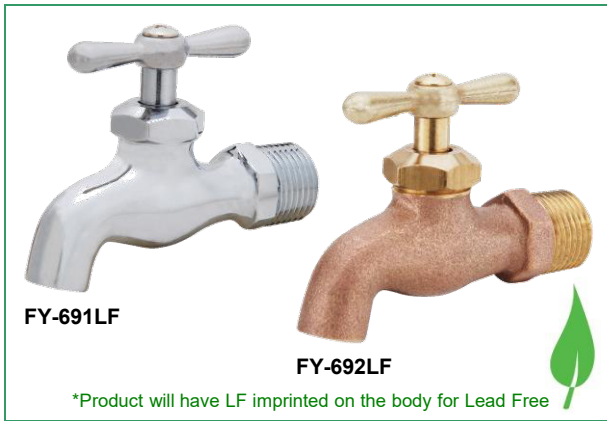

FY-691LF & FY-692LF Hose Bibb • Spec Sheet

FEATURES & BENEFITS

- Lead Free Brass*
- Chrome Plated - FY-691LF
- Rough Brass - FY-692LF
- Plain End Outlet
- Pressure Rating: 80 - 125 PSI
- 1/2" MIP Inlet

DIMENSIONS

Size	H	L	L1	D
1/2"	2.64	3.36	0.87	2.19

MATERIAL SPECIFICATIONS

No.	Part	Material
1	Bolt	JIS G3507-1
2	Handle	Zinc Z30A
3	Bonnet	Brass B124 C37700
4	Packing	Buna SN-719F
5	Washer	Stainless Steel 304
6	Stem	Brass C 46400
7	Seat Packing	Buna SN-719F
8	Seat Screw	JIS H3260 - C2600W
9	Body	Brass C 46400

* These product complies with 0.25% weighted average lead content on wetted surfaces in accordance with Safe Water Drinking Act (SDWA) / Federal Public Law No. 111-380.