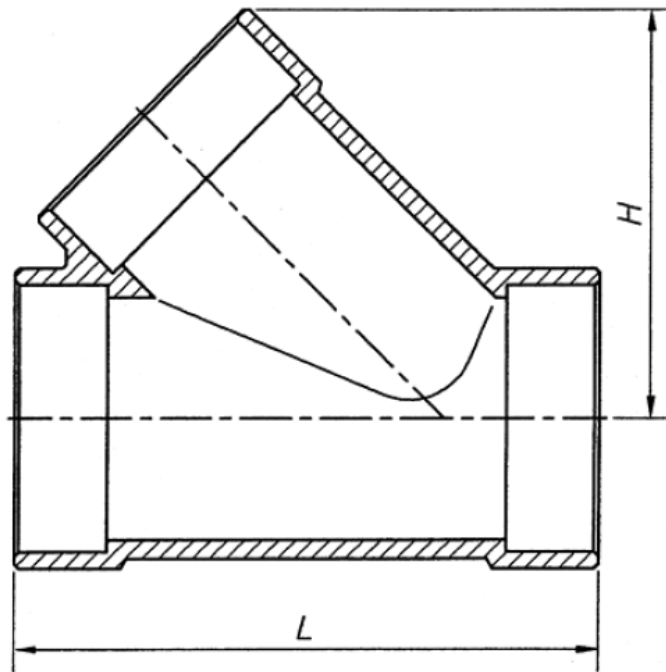

DWV Wye • Spec Sheet

FEATURES & BENEFITS

- Bronze B584 C84400
- SWT x SWT

DIMENSIONS

Part #	Size	L	H
DWVY-07	1-1/2"	3.59	2.49
DWVY-08	2"	3.17	1.67

Global sourcing. National compliance. Local service.

CALIFORNIA 5595 Fresca Dr., La Palma CA 90623