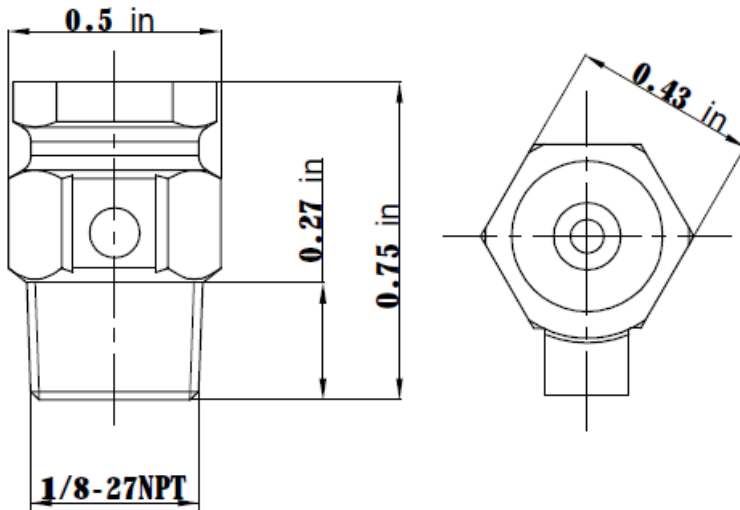

CK-100 Coin Key Air Valve • Spec Sheet

FEATURES & BENEFITS

- Pipe thread comply with ANSI B1.20.1
- Nickel Plated Brass Body
- Slotted & square screw for adjustment
- Air pressure ratings: 0-125PSI
- Designed for manual venting on baseboards, radiators and high points in piping systems
- Size 1/8"

DIMENSIONS

MATERIAL SPECIFICATIONS

No.	Part	Material
1	Adjustable Stem	Brass
2	Air Vent	Brass

Global sourcing. National compliance. Local service.

CALIFORNIA 5595 Fresca Dr., La Palma CA 90623
TEXAS 1150 Silber Rd., Houston TX 77055
ILLINOIS 278 Windy Point Dr., Glendale Heights, IL 60139
GEORGIA 113 Industrial Blvd., Americus, Georgia 31709
NEW YORK PO Box 27, Rt.22, Brewster NY 10509
 WEB: www.matco-norca.com