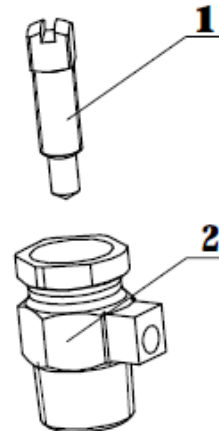

CK-100 Coin Key Air Valve • Spec Sheet

FEATURES & BENEFITS

- Pipe thread comply with ANSI B1.20.1
- Nickel Plated Brass Body
- Slotted & square screw for adjustment
- Air pressure ratings: 0-125PSI
- Designed for manual venting on baseboards, radiators and high points in piping systems
- Size 1/8"

DIMENSIONS

MATERIAL SPECIFICATIONS

No.	Part	Material
1	Adjustable Stem	Brass
2	Air Vent	Brass

Global sourcing. National compliance. Local service.

CALIFORNIA 5595 Fresca Dr., La Palma CA 90623
TEXAS 1150 Silber Rd., Houston TX 77055
ILLINOIS 278 Windy Point Dr., Glendale Heights, IL 60139
GEORGIA 113 Industrial Blvd., Americus, Georgia 31709
NEW YORK PO Box 27, Rt.22, Brewster NY 10509
 WEB: www.matco-norca.com