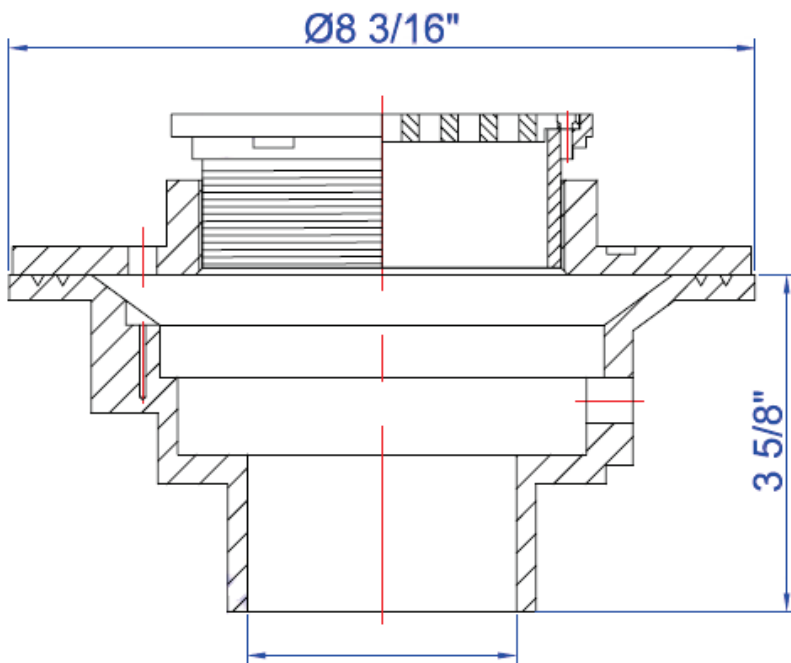

CIFD Adjustable Shower Drain • Spec Sheet

FEATURES & BENEFITS

- Epoxy Coated Cast Iron Body
- Epoxy Coated Clamping Ring
- Adjustable Chrome Plated Brass Strainers Body

Part #	Size & Description
CIFD15NH2	2" No Hub
CIFD15NH3	3" No Hub
CIFD15NH4	4" No Hub