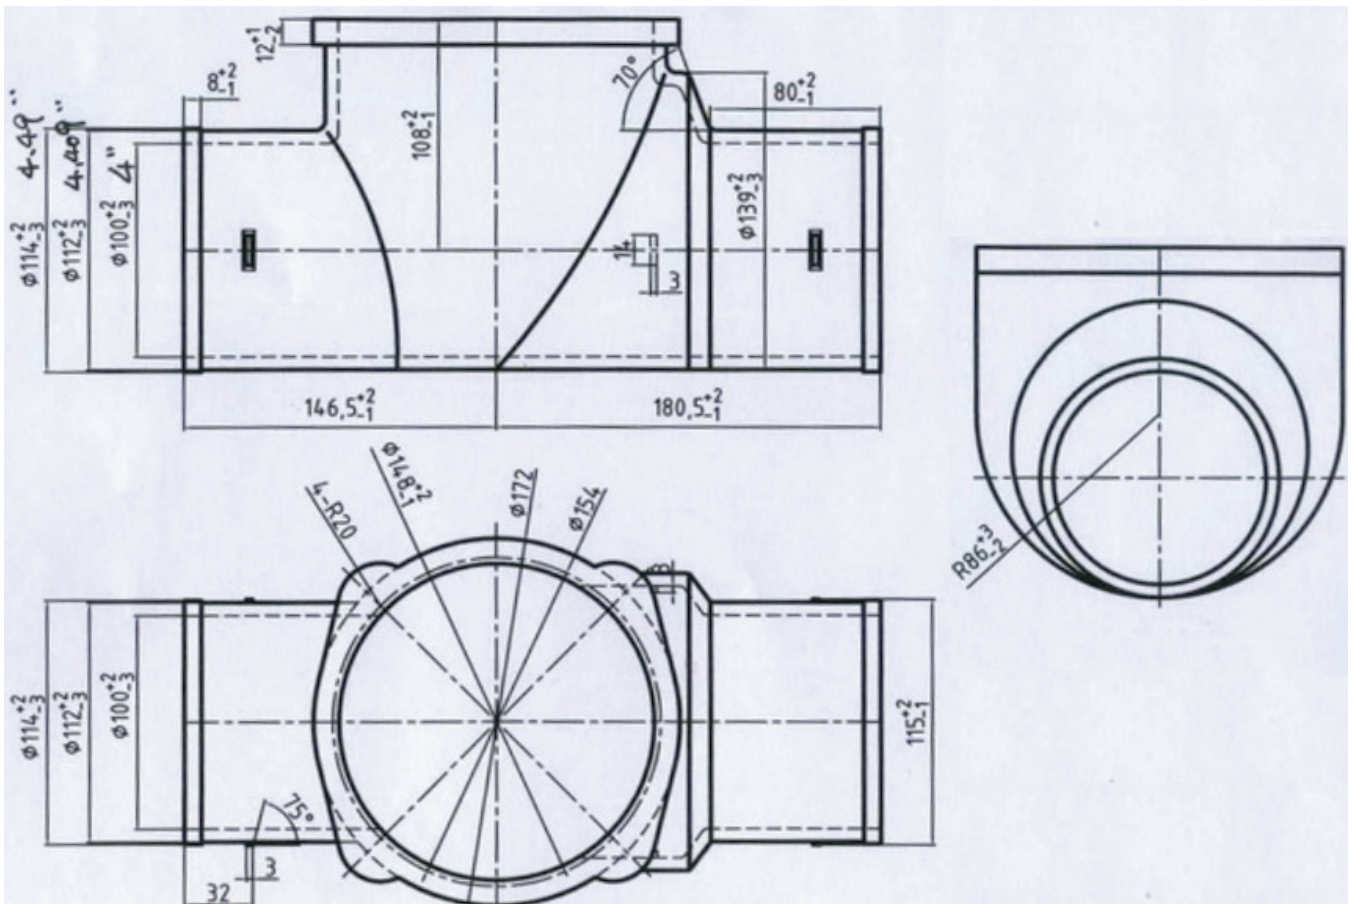

CIBWV No Hub Backwater Valve • Spec Sheet

FEATURES & BENEFITS

- Material - Cast Iron
- Finish - Black
- Sizes 2" - 4"

Part #	Size
CIBWV08	2"
CIBWV10	3"
CIBWV11	4"

CIBWV08

*Measurements in millimeters

CIBWV No Hub Backwater Valve • Spec Sheet

FEATURES & BENEFITS

- Material - Cast Iron
- Finish - Black
- Sizes 2" - 4"

Part #	Size
CIBWV08	2"
CIBWV10	3"
CIBWV11	4"

CIBWV10

*Measurements in millimeters

CIBWV No Hub Backwater Valve • Spec Sheet

FEATURES & BENEFITS

- Material - Cast Iron
- Finish - Black
- Sizes 2" - 4"

Part #	Size
CIBWV08	2"
CIBWV10	3"
CIBWV11	4"

CIBWV11

*Measurements in millimeters