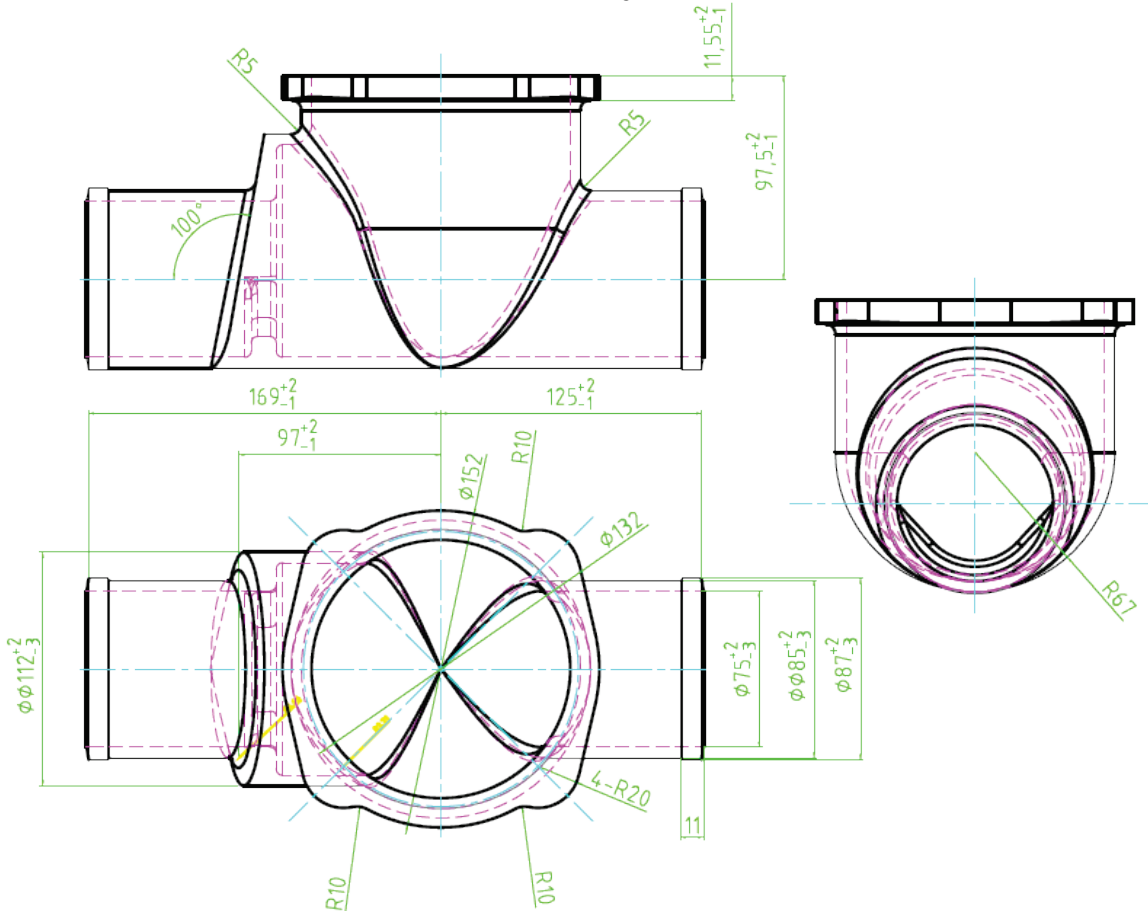

CIBWV No Hub Backwater Valve • Spec Sheet

FEATURES & BENEFITS

- Material - Cast Iron
- Finish - Black
- Sizes 2" - 4"

Part #	Size
CIBWV08	2"
CIBWV10	3"
CIBWV11	4"

CIBWV08

*Measurements in millimeters

CIBWV No Hub Backwater Valve • Spec Sheet

FEATURES & BENEFITS

- Material - Cast Iron
- Finish - Black
- Sizes 2" - 4"

Part #	Size
CIBWV08	2"
CIBWV10	3"
CIBWV11	4"

CIBWV10

*Measurements in millimeters

CIBWV No Hub Backwater Valve • Spec Sheet

FEATURES & BENEFITS

- Material - Cast Iron
- Finish - Black
- Sizes 2" - 4"

Part #	Size
CIBWV08	2"
CIBWV10	3"
CIBWV11	4"

CIBWV11

*Measurements in millimeters