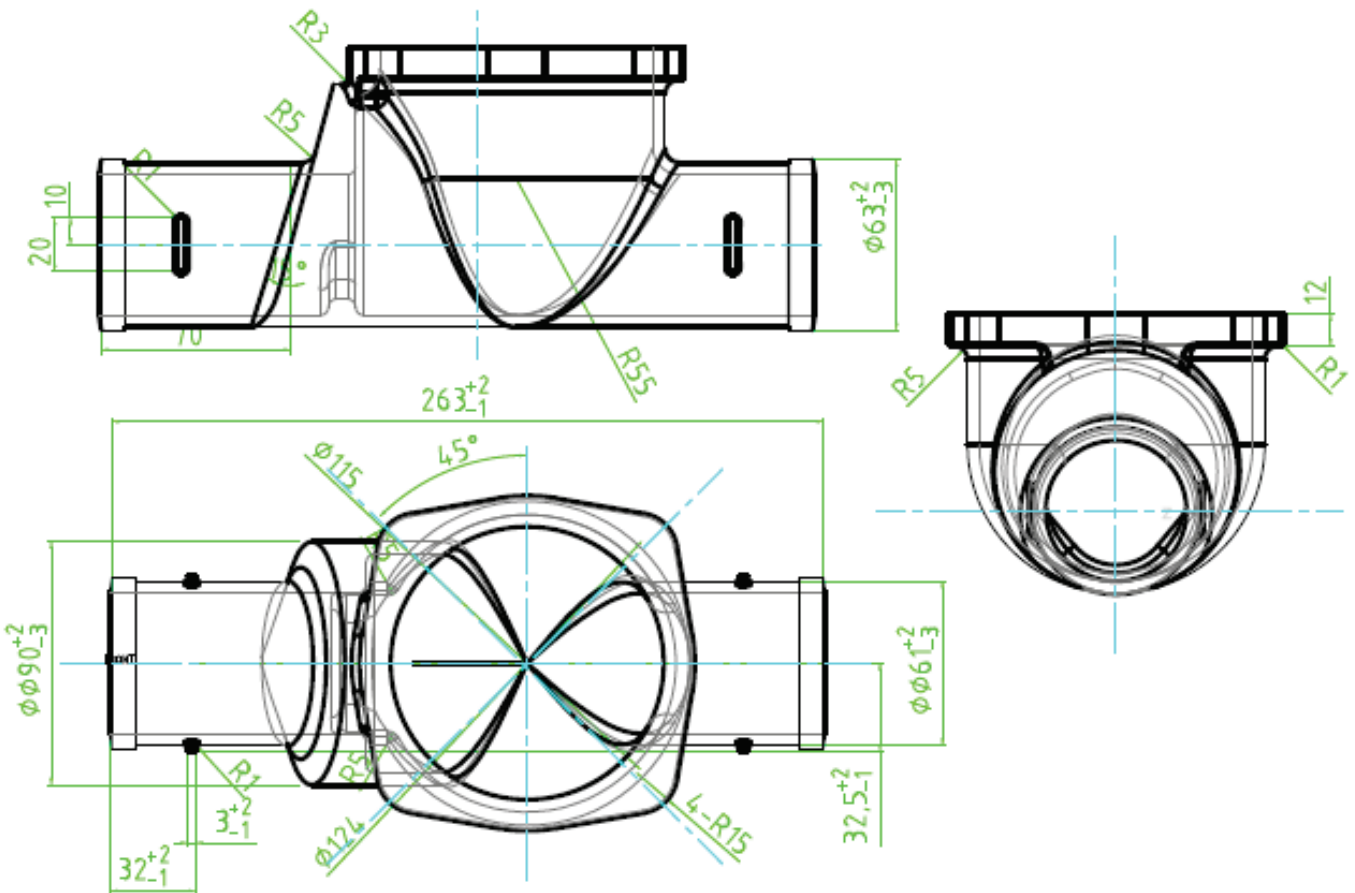

CIBWV No Hub Backwater Valve • Spec Sheet

FEATURES & BENEFITS

- Material - Cast Iron
- Finish - Black
- Sizes 2" - 4"

Part #	Size
CIBWV08	2"
CIBWV10	3"
CIBWV11	4"

CIBWV08

*Measurements in millimeters

CIBWV No Hub Backwater Valve • Spec Sheet

FEATURES & BENEFITS

- Material - Cast Iron
- Finish - Black
- Sizes 2" - 4"

Part #	Size
CIBWV08	2"
CIBWV10	3"
CIBWV11	4"

CIBWV10

*Measurements in millimeters

CIBWV No Hub Backwater Valve • Spec Sheet

FEATURES & BENEFITS

- Material - Cast Iron
- Finish - Black
- Sizes 2" - 4"

Part #	Size
CIBWV08	2"
CIBWV10	3"
CIBWV11	4"

CIBWV11

*Measurements in millimeters