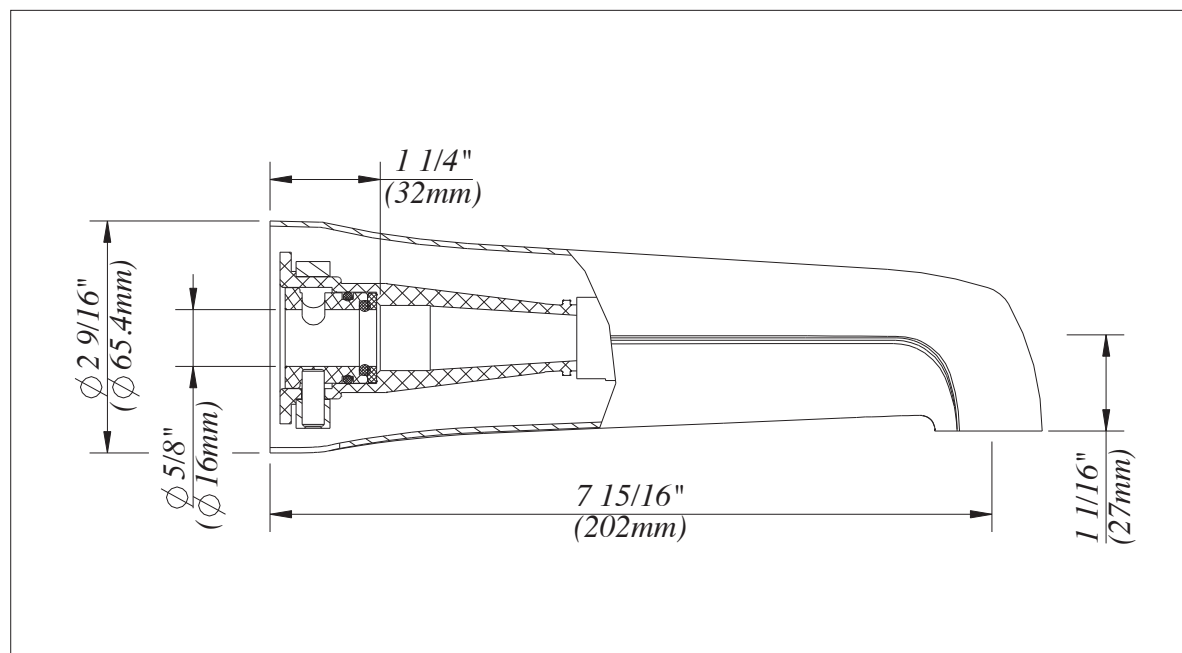

BY-759C
 BY-7590RB

BY-759BN

8.5" Metal Slip Fit Spout

FEATURES & BENEFITS

- Metal Slip Fit Diverter Spout

BY-759C
Chrome Finish

BY-759BN
Brushed Nickel Finish

BY-759ORB
Oil Rubbed Bronze Finish

Visit Our Web Site : www.matco-norca.com

Product Spec Sheet

BY-759C

BY-759BN

BY-7590RB

8.5" Metal Slip Fit Spout

No.	Name	Part No.
1	Spout W/O Diverter	A523192

Product Spec Sheet