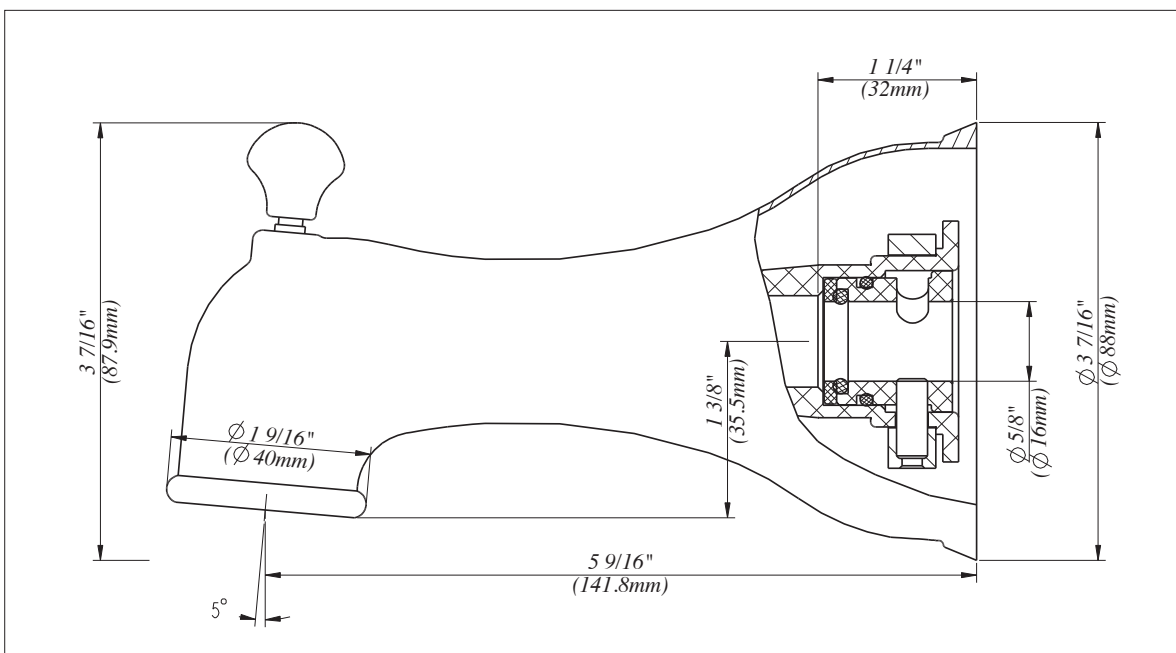

## Metal Slip Fit Diverter Spout

No.	Name	Part No.
1	Lift Rod Head	A124132
2	Spout W/Diverter	A523822