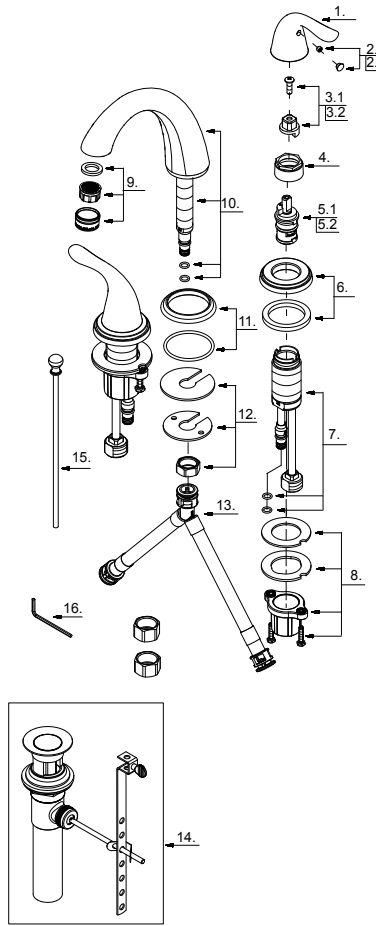

BL-480C
 BL-4800RB

BL-480BN

6" - 12" Two Handle Widespread Lavatory Faucet

Product Spec Sheet

FEATURES & BENEFITS

- This Product Contains Less Than 0.25% Weighted Average Lead Content On Wetted Surfaces
- Metal Lever Handles
- Ceramic Cartridges
- Brass Pop-up
- Max Flow Rate 1.2 GPM (4.5 L/MIN) At 60 PSI (ASME A112.18.1M/A112.18.1)

BL-480C
Chrome Finish

BL-480BN
Brushed Nickel Finish

BL-4800RB
Oil Rubbed Bronze Finish

APPROVALS:

Meets or Exceeds The Following:

- * ANSI/ASME A112.18.1M/A112.18.1
- * NSF/ANSI 61 - Sec. 9
- * NSF/ANSI 372
- * IAPMO/cUPC
- * CA AB1953

BL-480C **BL-480BN**
 BL-480ORB

6" - 12" Two Handle Widespread Lavatory Faucet

No.	Name	Part No.
1	Metal Handle	A069115
2.1	Index Button-Cold	A603595C
2.2	Index Button-Hot	A603595H
3.1	Handle Adaptor-Cold	A66D574C
3.2	Handle Adaptor-Hot	A66D574H
4	Retainer Nut	A016003
5.1	Ceramic Disc Cartridge-Cold	A507104N
5.2	Ceramic Disc Cartridge-Hot	A507103N
6	Handle Trim Ring	A667826
7	Handle Valve Body	A661002W
8	Mounting Hardware Assembly	A66D656
9	Aerator	A500268N-64
10	Spout Assembly	A666779W
11	Spout Trim Ring	A667565
12	Mounting Hardware	A66D455
13	Supply Hose	A135141N
14	Pop-up Assembly	A556200L
15	Lift Rod	A025463
16	Hex Wrench	(H 2.5 * 19 mm L * 53 mm L) A031000NI