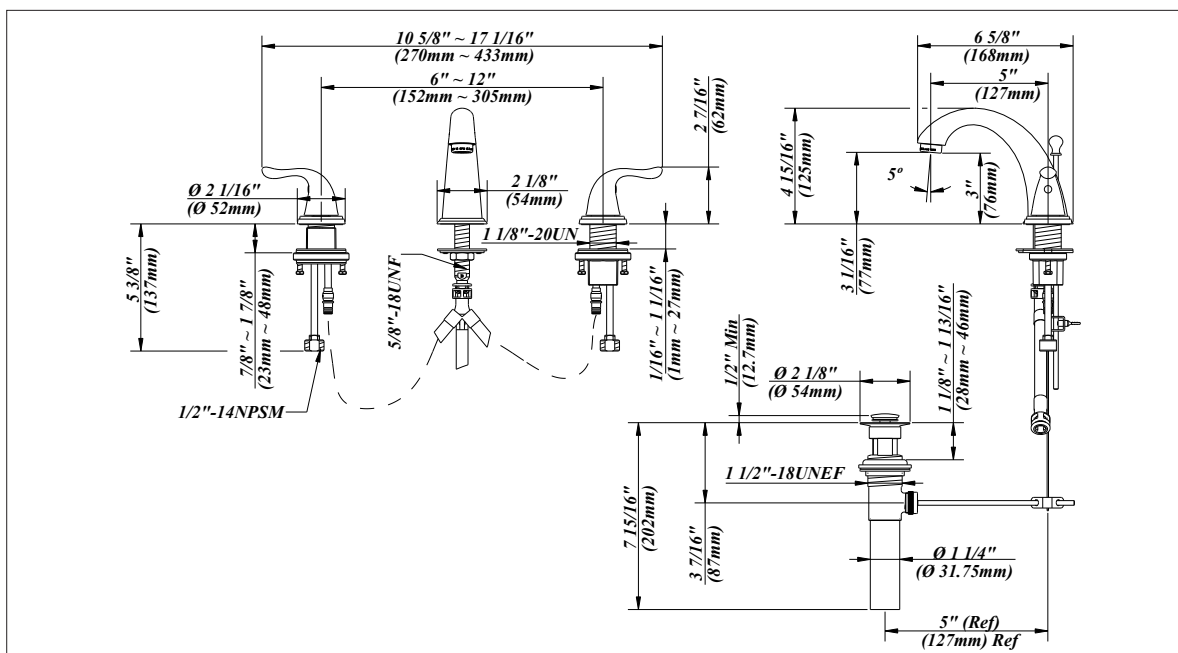

BL-480C
 BL-4800RB

BL-480BN

6" - 12" Two Handle Widespread Lavatory Faucet

Product Spec Sheet

FEATURES & BENEFITS

- This Product Contains Less Than 0.25% Weighted Average Lead Content On Wetted Surfaces
- Metal Lever Handles
- Ceramic Cartridges
- Brass Pop-up
- Max Flow Rate 1.2 GPM (4.5 L/MIN) At 60 PSI (ASME A112.18.1M/A112.18.1)

BL-480C **BL-480BN**
 BL-480ORB

6" - 12" Two Handle Widespread Lavatory Faucet

No.	Name	Part No.
1	Metal Handle	A069115
2.1	Index Button-Cold	A603595C
2.2	Index Button-Hot	A603595H
3.1	Handle Adaptor-Cold	A66D574C
3.2	Handle Adaptor-Hot	A66D574H
4	Retainer Nut	A016003
5.1	Ceramic Disc Cartridge-Cold	A507104N
5.2	Ceramic Disc Cartridge-Hot	A507103N
6	Handle Trim Ring	A667826
7	Handle Valve Body	A661002W
8	Mounting Hardware Assembly	A66D656
9	Aerator	A500268N-64
10	Spout Assembly	A666779W
11	Spout Trim Ring	A667565
12	Mounting Hardware	A66D455
13	Supply Hose	A135141N
14	Pop-up Assembly	A556200L
15	Lift Rod	A025463
16	Hex Wrench	(H 2.5 * 19 mm L * 53 mm L) A031000NI