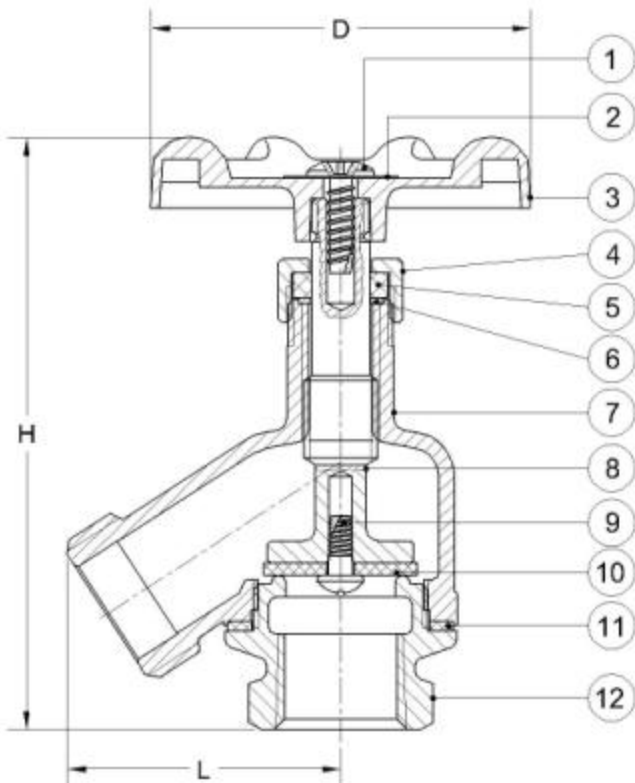

AZ203TFLF Aztec Bent Nose Garden Valve • Spec Sheet

*Product will have LF imprinted on the body for Lead Free

FEATURES & BENEFITS

- Lead Free Brass*
- Graphite Packing
- With Stuffing Box
- NSF 61.9
- Sizes 1/2" - 1"

DIMENSIONS

Part #	Size	D	H	L
AZ203TF3LF	1/2" FIP X Hose	2.44	3.86	1.69
AZ203TF4LF	3/4" FIP X Hose	2.44	3.86	1.69
AZ203TF5LF	1" FIP X Hose	2.44	4.10	1.69

MATERIAL SPECIFICATIONS

No.	Part	Material
1	Handle Bolt	Stainless Steel 304/306
2	Name Plate	Aluminum
3	Ellipse Handle	Zinc
4	Packing Nut	Brass C89550
5	Gland Packing	BUNA
6	Washer	Stainless Steel 304/306
7	Body	Brass C89550
8	Stem	Brass C89550
9	Seat Screw	Stainless Steel 304/306
10	Seat Packing	BUNA
11	Packing	FIBRE
12	Bonnet	Brass C89550