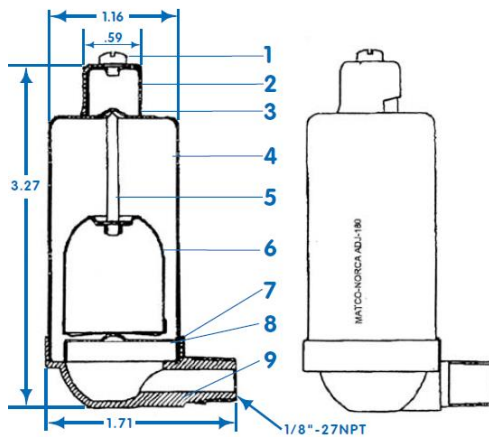

AVA & ADJ Brass Air Steam Valve

Spec Sheet

FEATURES & BENEFITS

- Chrome Plated Steam Air Vents
- 10 PSI

Available Models/Sizes:

AVA-125: 1/8" Angle MIP

ADJ-180: 1/8" Angle MIP Adjustable

ADJ-180

| No. | Part | Material |
|-----|------------|----------|
| 1 | Screw | Brass |
| 2 | Adjust Cap | Brass |
| 3 | Cap | Brass |
| 4 | Body | Brass |
| 5 | Needle | Brass |
| 6 | Ball | Brass |
| 7 | Spring | Brass |
| 8 | Support | Brass |
| 9 | Seat | Brass |

AVA-125

ADJ-180

AVA-125

| No. | Part | Material |
|-----|---------|----------|
| 1 | Cap | Brass |
| 2 | Body | Brass |
| 3 | Needle | Brass |
| 4 | Ball | Brass |
| 5 | Spring | Brass |
| 6 | Support | Brass |
| 7 | Seat | Brass |