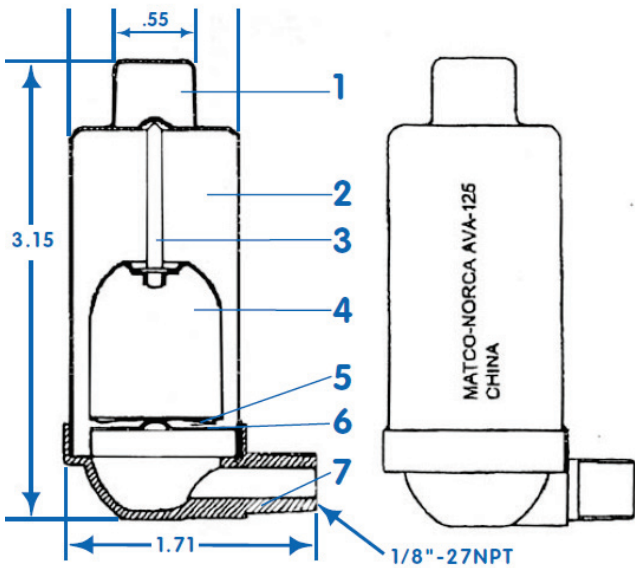

AVA & ADJ Brass Air Steam Valve • Spec Sheet

FEATURES & BENEFITS

- Chrome Plated Steam Air Vents
- ISO 9001:2000
- 10 PSI

Available Models/Sizes:

AVA-125: 1/8" Angle MIP
 ADJ-180: 1/8" Angle MIP Adjustable

AVA-125

No.	Part	Material
1	Cap	Brass
2	Body	Brass
3	Needle	Brass
4	Ball	Brass
5	Spring	Brass
6	Support	Brass
7	Seat	Brass

ADJ-180

No.	Part	Material
1	Screw	Brass
2	Adjust Cap	Brass
3	Cap	Brass
4	Body	Brass
5	Needle	Brass
6	Ball	Brass
7	Spring	Brass
8	Support	Brass
9	Seat	Brass