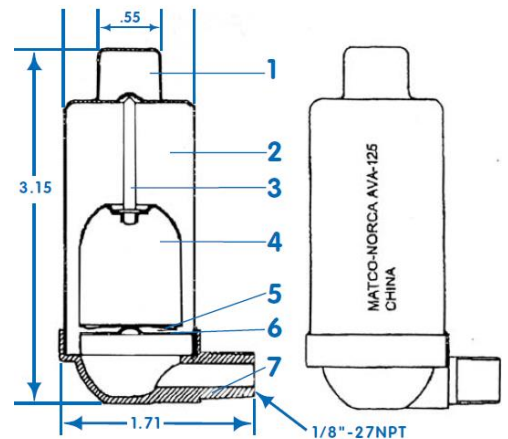

AVA & ADJ Brass Air Steam Valve

Spec Sheet

FEATURES & BENEFITS

- Chrome Plated Steam Air Vents
- 10 PSI

Available Models/Sizes:

AVA-125: 1/8" Angle MIP

ADJ-180: 1/8" Angle MIP Adjustable

ADJ-180

No.	Part	Material
1	Screw	Brass
2	Adjust Cap	Brass
3	Cap	Brass
4	Body	Brass
5	Needle	Brass
6	Ball	Brass
7	Spring	Brass
8	Support	Brass
9	Seat	Brass

AVA-125

No.	Part	Material
1	Cap	Brass
2	Body	Brass
3	Needle	Brass
4	Ball	Brass
5	Spring	Brass
6	Support	Brass
7	Seat	Brass

AVA-125