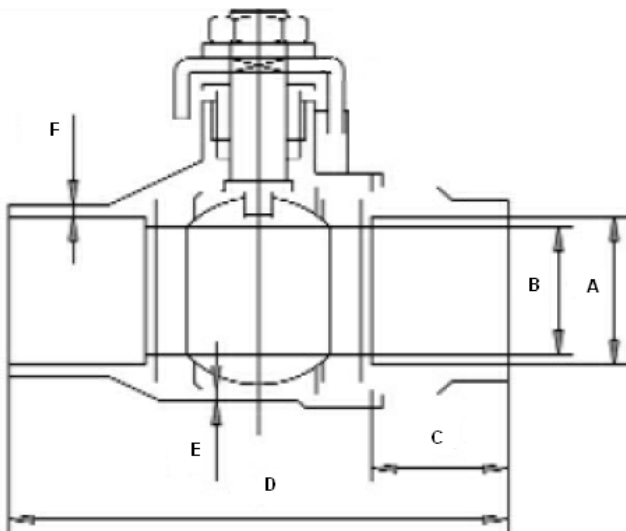

759C04SDS Ball Style Balancing Valve • Spec Sheet

FEATURES & BENEFITS

- 3/4" Copper X Copper
- Screwdriver Stop
- 600 WOG

MATERIAL SPECIFICATIONS

Packing Gland	Brass
Packing	PTFE
Stem	Brass
Seat Ring	PTFE
Ball	Chrome Plated Brass
End Cap	Forged Brass
Body	Forged Brass

C X C DIMENSIONS

SIZE	A	B	C	D	E	F
3/4"	.89	.79	.76	2.84	.07	.08

 **MATCO-NORCA**
Global sourcing. National compliance. Local service.

CALIFORNIA 5593 Fresca Dr., La Palma CA 90623 • Toll Free: 866-532-8306 • Fax: 866-532-8307
TEXAS 1150 Silber Rd., Houston TX 77055 • Toll Free: 800-935-5456 • Fax: 713-680-2999
NEW YORK PO Box 27, Rt. 22, Brewster NY 10509 • Toll Free: 800-431-2082 • Fax: 845-278-9056
 WEB: www.matco-norca.com EMAIL: mail@matco-norca.com