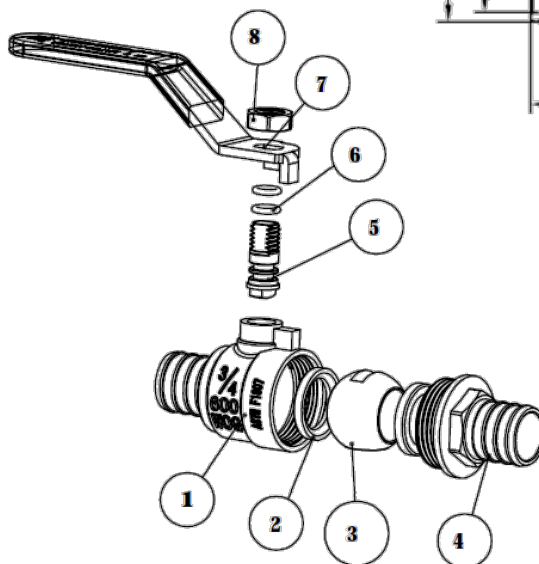

MATERIAL SPECIFICATIONS

No.	Part	Material
1	Body	Brass
2	Seat Ring	PTFE
3	Ball	Brass
4	Bonnet	Brass
5	Stem	Brass
6	O-Ring	NBR
7	Handle	Iron
8	Nut	Iron