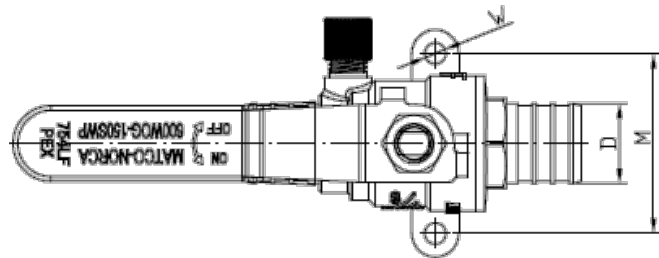

## Specification Sheet

### FEATURES & BENEFITS

- Lead Free Brass
- 600 WOG
- Full Port
- NSF Approved
- 1/4 Turn With Packing Nut
- Two Piece Body
- Blow-Out Proof Stems
- With Waste Drain & Drop Ear Option Available
- Sizes 1/2" - 1"

### DIMENSIONS

Part #	Size	D	d	H	L	L2	M	W
754PXDE03LF	1/2"	0.47	0.35	1.59	2.36	3.34	1.24	0.18
754PXDE04LF	3/4"	0.67	0.53	1.70	2.53	3.34	1.50	0.18
754PXDE05LF	1"	0.86	0.71	2.03	3.12	4.02	1.81	0.18