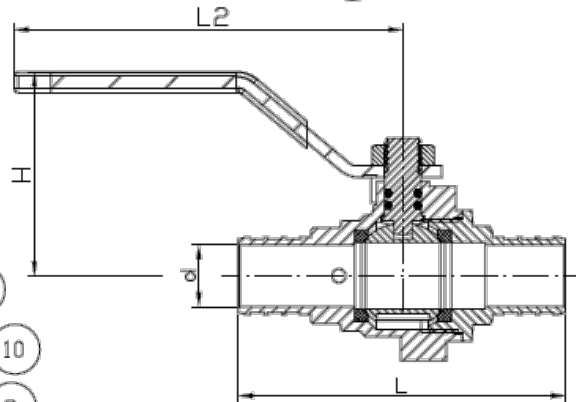

MATERIAL SPECIFICATIONS

No.	Part	Material
1	Body	Brass
2	Seat Ring	PTFE
3	Ball	Brass
4	Bonnet	Brass
5	Stem	Brass
6	O-Ring	NBR
7	Handle	Iron
8	Nut	Iron
9	Gasket	NBR
10	Plug	NBR