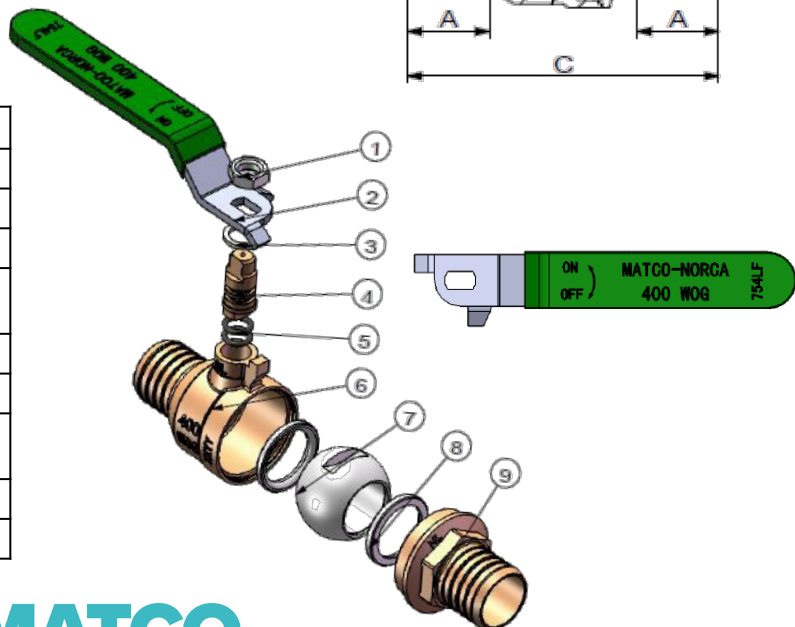

## Specification Sheet

1-1/4" – 2"

### FEATURES & BENEFITS

- Lead Free Brass
- 600 WOG
- Full Port
- NSF Approved
- 1/4 Turn With Packing Nut
- Two Piece Body
- Blow-Out Proof Stems
- With Waste Drain & Drop Ear Option Available
- Sizes 1/2" - 2"

### DIMENSIONS

Part #	Size	DN	A	B	C	E	F
754PX06LF	1-1/4"	0.91	0.94	0.87	3.59	2.16	5.12
754PX07LF	1-1/2"	0.99	1.15	1.02	4.13	2.21	5.12
754PX08LF	2"	1.34	1.50	1.37	5.32	2.49	5.12

### MATERIAL SPECIFICATIONS

No.	Part	Material
1	Hex Nut	Steel
2	Handle	Steel
3	Washer	PTFE
4	Stem	1-1/4"-1-1/2" - Brass C46500 2" - Brass C36000
5	O-Ring	EPDM
6	Body	Brass C46500
7	Ball	1-1/4"-1-1/2" - C.P.Brass C46500 2" - Stainless Steel
8	Seats	PTFE
9	Bonnet	Brass C46500