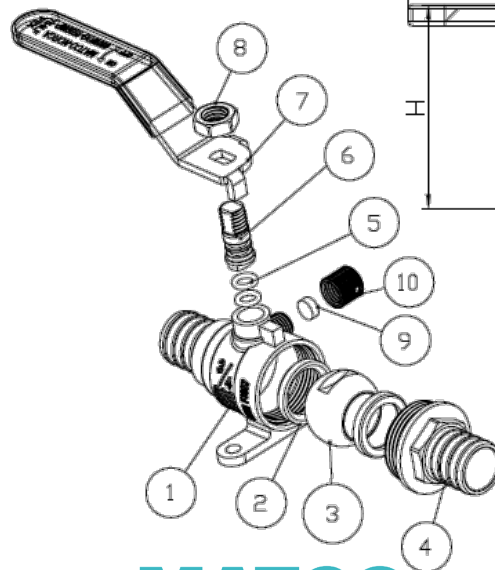

### MATERIAL SPECIFICATIONS

No.	Part	Material
1	Hex Nut	Steel
2	Handle	Steel
3	Washer	PTFE
4	Stem	1-1/4"-1-1/2" - Brass C46500 2" - Brass C36000
5	O-Ring	EPDM
6	Body	Brass C46500
7	Ball	1-1/4"-1-1/2" - C.P.Brass C46500 2" - Stainless Steel
8	Seats	PTFE
9	Bonnet	Brass C46500

### FEATURES & BENEFITS

- Lead Free Brass
- 600 WOG
- Full Port
- NSF Approved
- 1/4 Turn With Packing Nut
- Two Piece Body
- Blow-Out Proof Stems
- With Waste Drain & Drop Ear Option Available
- Sizes 1/2" - 1"

### DIMENSIONS

Part #	Size	D	d	H	L	L2	M	W
754PXDE03LF	1/2"	0.47	0.35	1.59	2.36	3.34	1.24	0.18
754PXDE04LF	3/4"	0.67	0.53	1.70	2.53	3.34	1.50	0.18
754PXDE05LF	1"	0.86	0.71	2.03	3.12	4.02	1.81	0.18

### MATERIAL SPECIFICATIONS

No.	Part	Material
1	Body	Brass
2	Seat Ring	PTFE
3	Ball	Brass
4	Bonnet	Brass
5	Stem	Brass
6	O-Ring	NBR
7	Handle	Iron
8	Nut	Iron
9	Gasket	NBR
10	Plug	NBR

**MATCO  
NORCA**