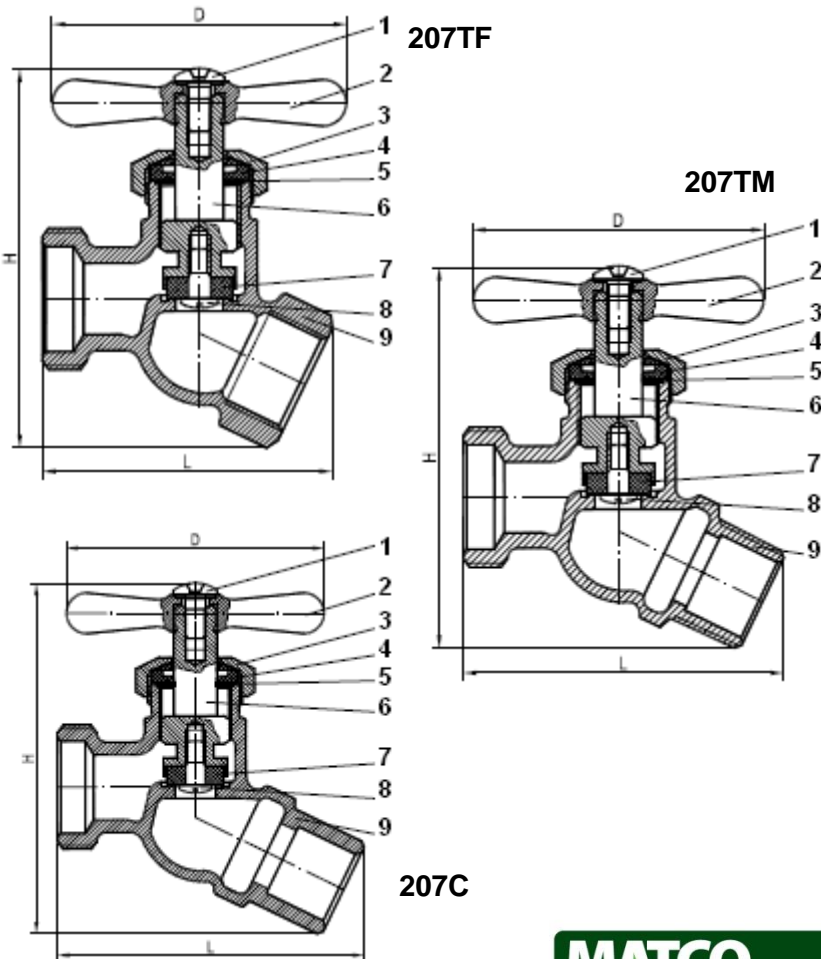

207LF Hose Bibb - No Kink • Spec Sheet

FEATURES & BENEFITS

- Lead Free Brass*
- 125 WOG
- ISO-9002
- 3/4" Hose Outlet
- MIP or FIP 1/2" and 3/4"
- Sweat – 3/4"

DIMENSIONS

Part #	Size	H	L	D
207TF3LF	1/2" Female	2.86	2.42	2.19
207TF4LF	3/4" Female	2.88	2.17	2.19
207TM3LF	1/2" Male	2.86	2.42	2.19
207TM4LF	3/4" Male	2.86	2.42	2.19
207C04LF	3/4" Sweat	2.98	2.61	2.19

MATERIAL SPECIFICATIONS

No.	Part	Material
1	Bolt	Rod Carbon Steel SAE. 106
2	Handle	Zinc
3	Bonnet	Brass C89550
4	Packing	Rubber SAE No. 1052#
5	Washer	Stainless Steel 304/306
6	Stem	Brass C89550
7	Seat Packing	Rubber SAE No. 1052#
8	Seat Screw	Brass C89550
9	Body	Brass C89550

* This product complies with 0.25% weighted average lead content on wetted surfaces in accordance with CA AB1953.