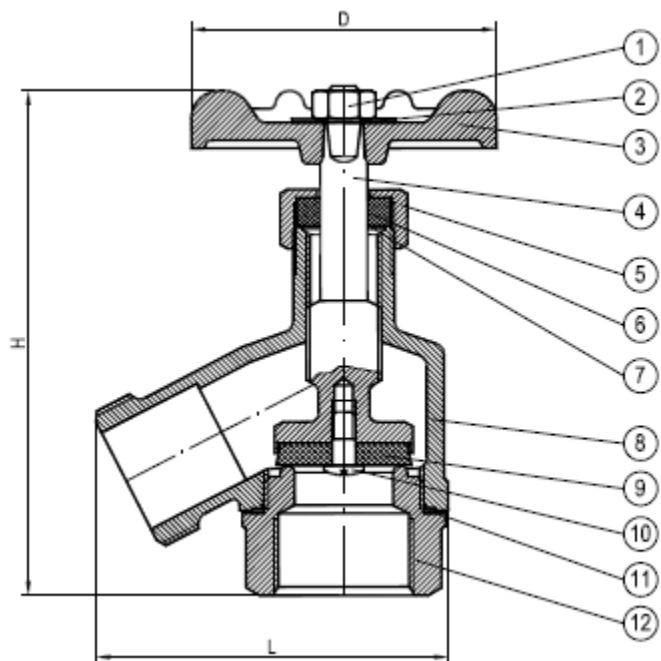

203TFLF Bent Nose Garden Valve

Specification Sheet

FEATURES & BENEFITS

- Lead Free Brass
- 125 WOG
- Hose x FIP
- Sizes 1/2" - 1"

MATERIAL SPECIFICATIONS

No.	Part	Material
1	Wheel Nut	Hot Rolled SAE. 1010R
2	Name Plate	Aluminum
3	Handle Wheel	Cast Iron
4	Stem	Brass C89550
5	Packing Nut	Brass C89550
6	Packing	Rubber SAE No. 1052#
7	Washer	Stainless Steel 304/306
8	Body	Brass C89550
9	Seat Washer	Rubber SAE No. 1052#
10	Seat Screw	Brass C37700
11	Packing	Rubber SAE No. 1052#
12	Bonnet	Brass C89550

DIMENSIONS

Part #	Size	H	L	D
203TF3LF	1/2"	3.50	2.46	2.13
203TF4LF	3/4"	3.52	2.46	2.13
203TF5LF	1"	3.61	2.56	2.13