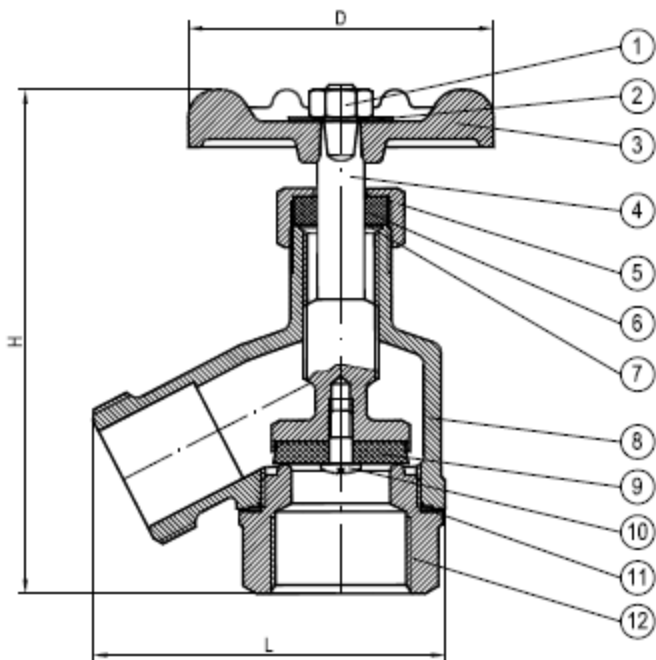

203TFLF Bent Nose Garden Valve • Spec Sheet

FEATURES & BENEFITS

- Lead Free Brass*
- 125 WOG
- Hose x FIP
- ISO-9002
- Sizes 1/2" - 1"

DIMENSIONS

Part #	Size	H	L	D
203TF3LF	1/2"	3.50	2.46	2.13
203TF4LF	3/4"	3.52	2.46	2.13
203TF5LF	1"	3.61	2.56	2.13

MATERIAL SPECIFICATIONS

No.	Part	Material
1	Wheel Nut	Hot Rolled SAE. 1010R
2	Name Plate	Aluminum
3	Handle Wheel	Cast Iron
4	Stem	Brass C89550
5	Packing Nut	Brass C89550
6	Packing	Rubber SAE No. 1052#
7	Washer	Stainless Steel 304/306
8	Body	Brass C89550
9	Seat Washer	Rubber SAE No. 1052#
10	Seat Screw	Brass C37700
11	Packing	Rubber SAE No. 1052#
12	Bonnet	Brass C89550

* This product complies with 0.25% weighted average lead content on wetted surfaces in accordance with CA AB1953.