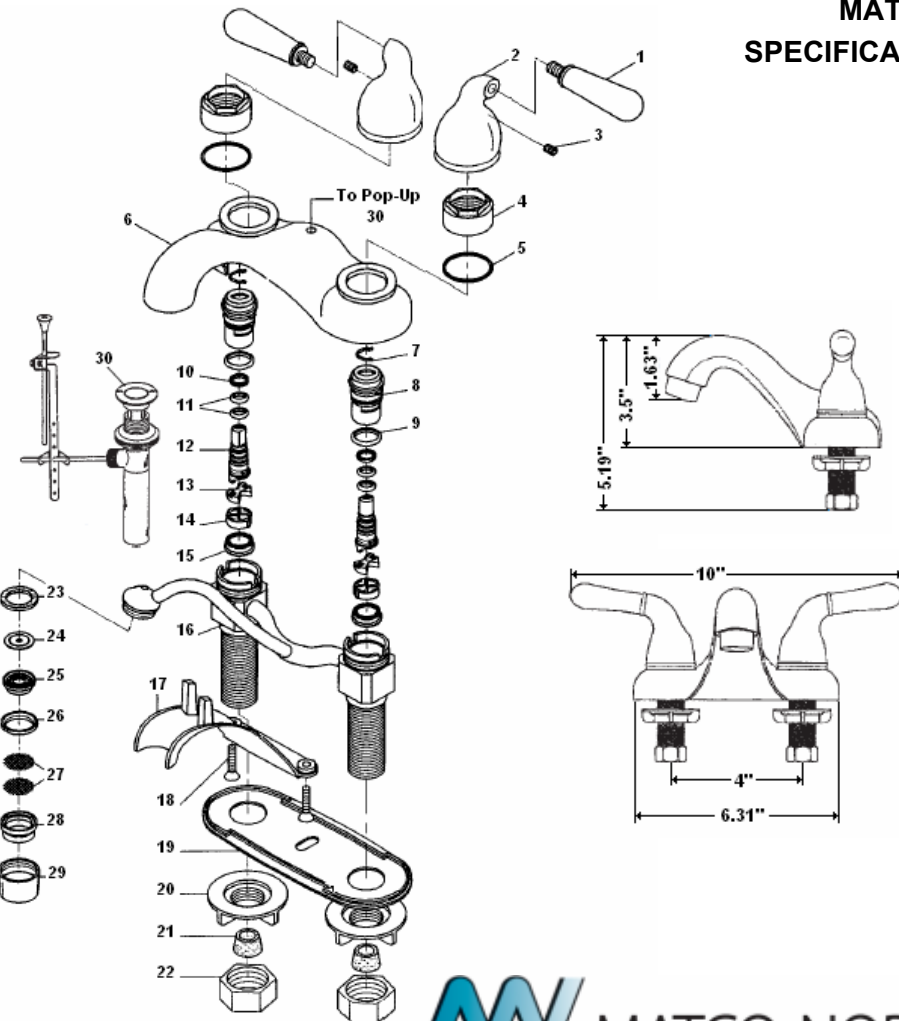

AE-855 & AE-855S Lavatory Faucet • Spec Sheet

FEATURES & BENEFITS

- Postiano
- Two Handle Lavatory
- Polished Chrome Finish
- Ceramic Cartridge
- With Pop-Up
- All Brass Waterways
- Chrome Plated Lever Handles
- Brass Supply Nuts
- Water Conserving Aerator
- 1/2" NPT Hookup
- Standard Replacement Parts

AE-855S - Same as Above with Satin Nickel Finish

MATERIAL SPECIFICATIONS

No.	Part	Material
1	Lever	Brass
2	Handle	Brass
3	Allen Screw	Brass
4	Nut	Zinc
5	Washer	Commercial
6	Housing	Zinc
7	Clip	Brass
8	Bushing	Brass
9	O-Ring	Rubber
10	Washer	Teflon
11	O-Ring	Rubber
12	Shaft	Brass
13	Upper Disc	Ceramic
14	Lower Disc	Ceramic
15	Gasket	Silicon Rubber
16	Body	Brass
17	Bottom Cover	ABS
18	Screw	Brass
19	Bottom Plate	PE
20	Lock Nut	ABS
21	Cone Washer	Rubber
22	Coupling Nut	Brass
23	Gasket	Rubber
24	Restrictor	Commercial
25	Duracon Filter Net	Commercial
26	Duracon Ring	Commercial
27	Filter Net	Stainless Steel
28	Filter Net Seat	Commercial
29	Aerator Cap	Brass
30	Pop-Up	Brass