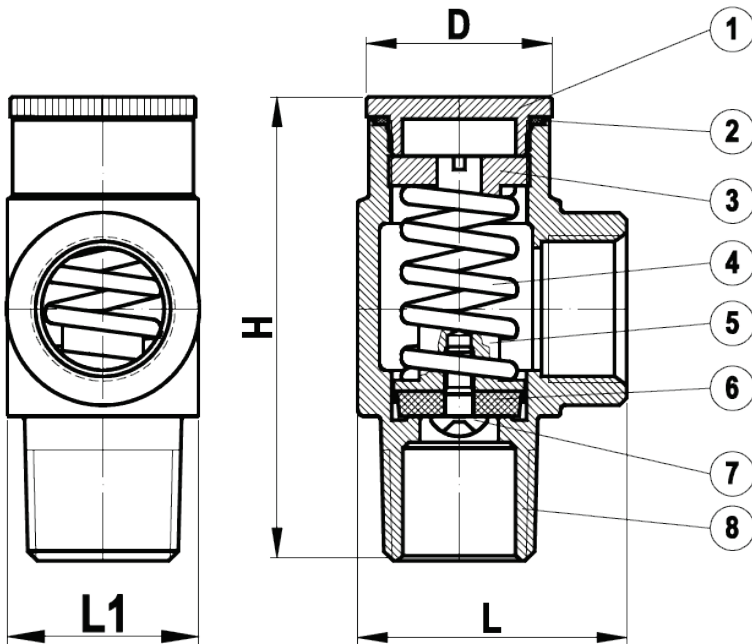

PRVLF Pressure Relief Valve • Spec Sheet

*Product will have LF imprinted on the body for Lead Free

FEATURES & BENEFITS

- Lead Free Brass*
- Male X Female
- Set to 75 PSI

DIMENSIONS

Part #	Size	H	L	L1	D
PRV0303LF	1/2" X 1/2"	2.48	1.42	1.02	0.99
PRV0403LF	3/4" X 1/2"	2.46	1.44	1.02	0.99

MATERIAL SPECIFICATIONS

No.	Part	Material
1	Bonnet	Brass C46400
2	Washer	Fibre 'H'
3	Spring Cup	Brass C46400
4	Spring	Stainless Steel 304
5	Seat House	Brass C46400
6	Seat Washer	BUNA SN-719F
7	Seat Screw	JIS H3260 C2600W
8	Body	Brass C46400