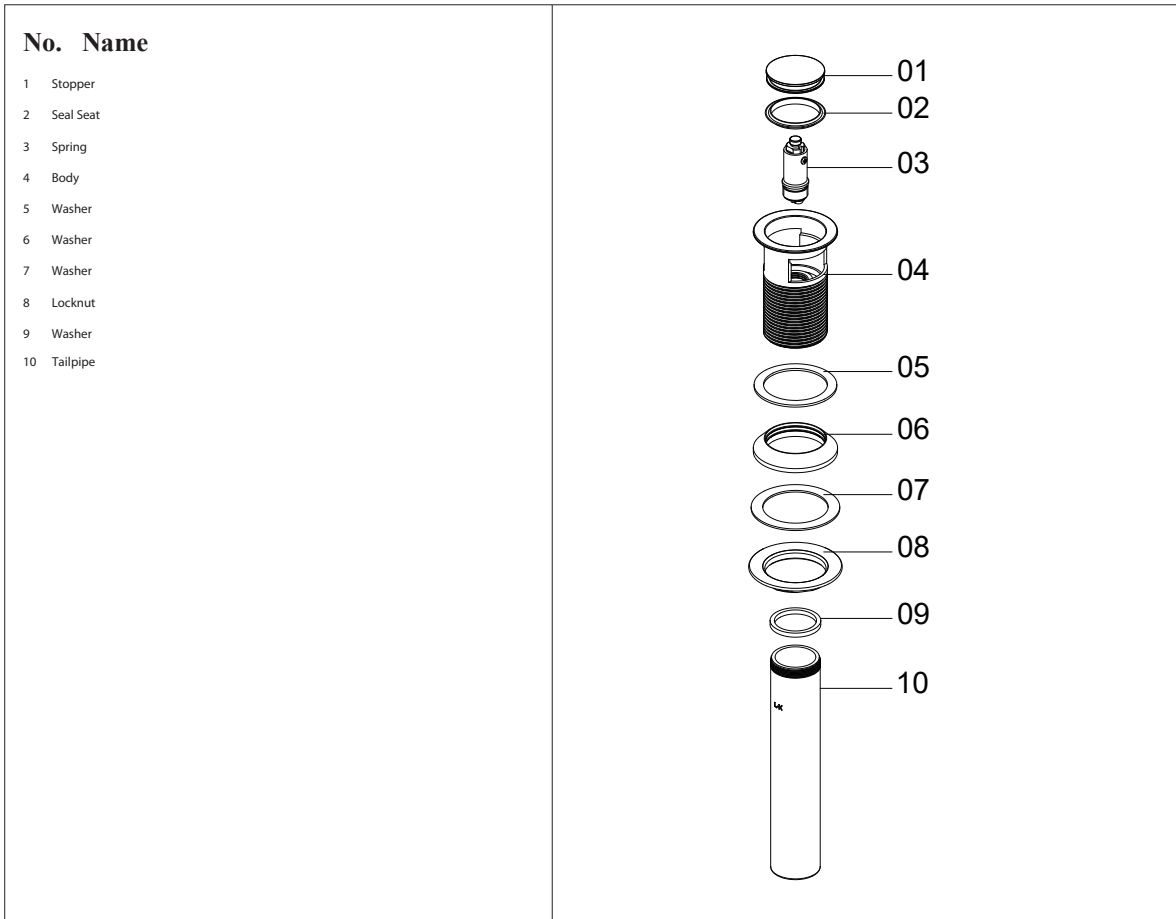

PP-010CF

PP-010BNF

PP-010MBF

50/50 PUSH POP-UP

Product Spec Sheet