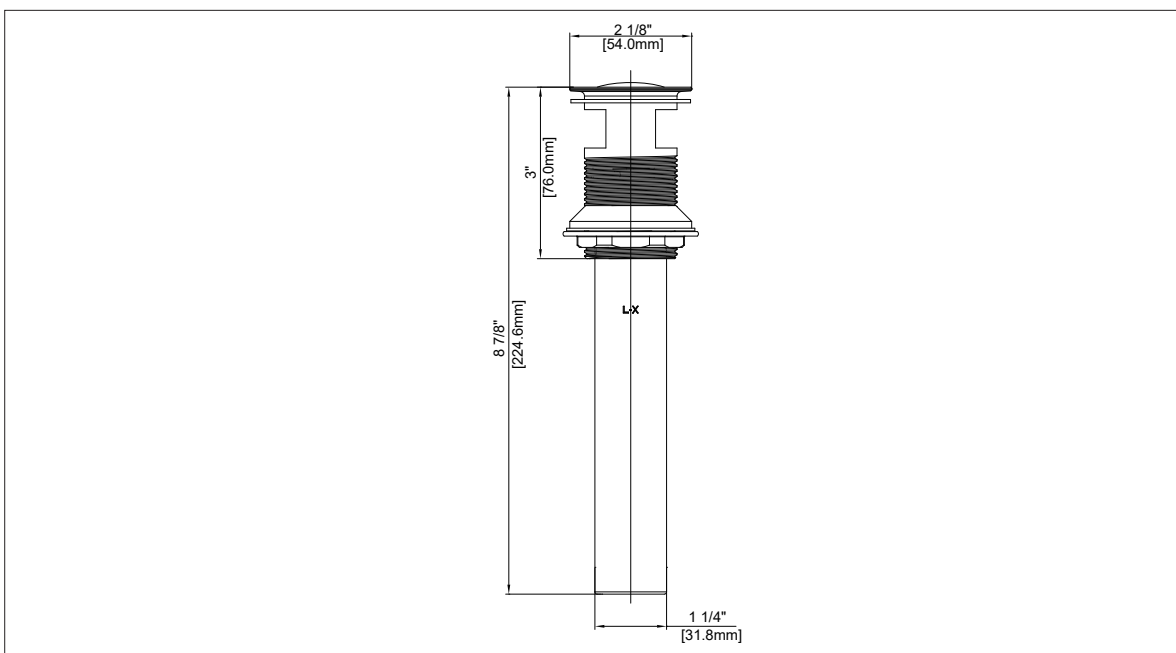

PP-010CF

PP-010BNF

PP-010MBF

50/50 PUSH POP-UP

FEATURES & BENEFITS

- With Overflow

Approvals:

Meets or Exceeds The Following:

PP-010CF

PP-010BNF

PP-010MBF

50/50 PUSH POP-UP

Product Spec Sheet