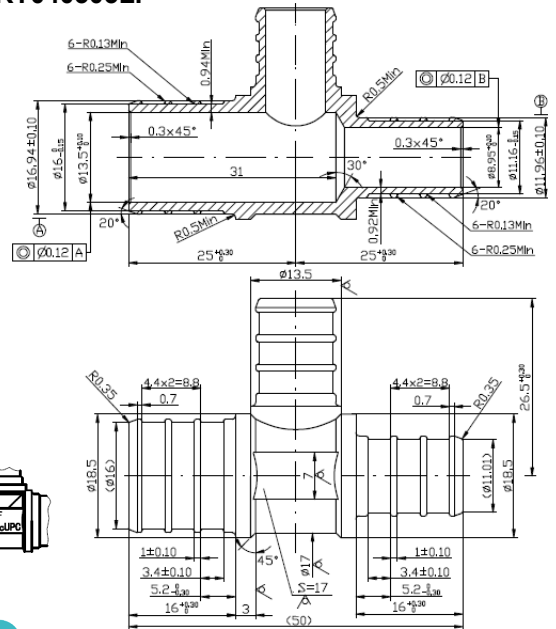

PXRT040303LF