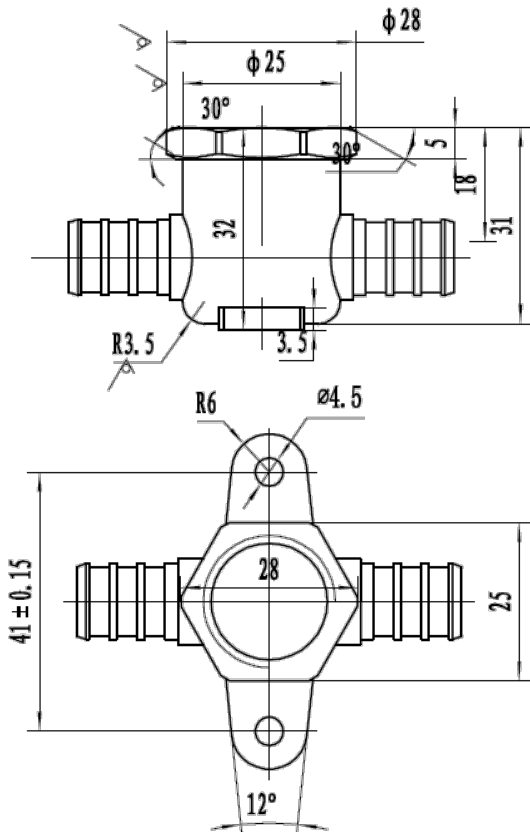

PXTD0404LF