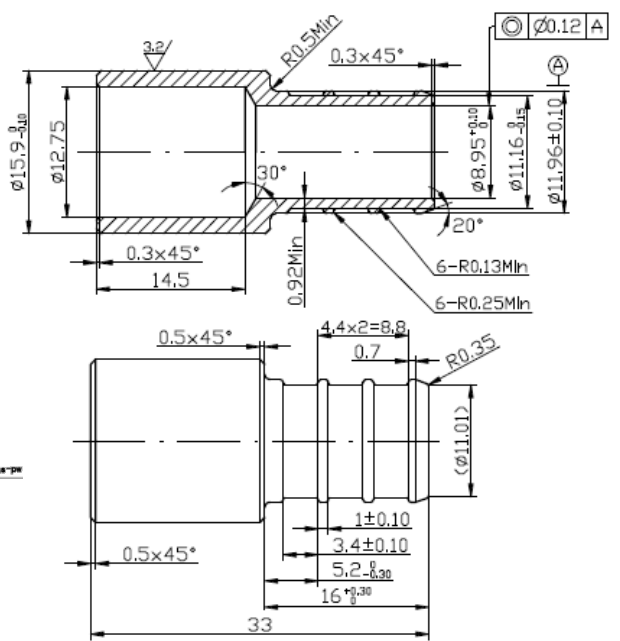

PXMAS0303LF