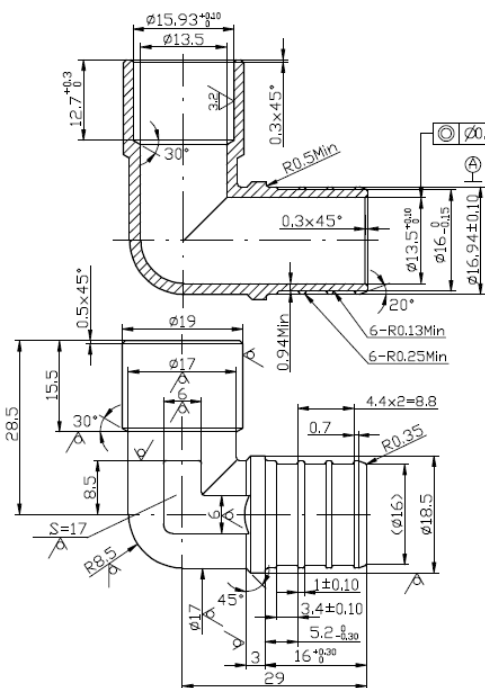

PXTD0303LF

PXTD0404LF

Lead Free Brass PEX Fittings

Specification Sheet

LEAD FREE BRASS SWEAT X PEX ELBOW

PXLFC0302LF

PXLF0303LF

PXLF0304LF