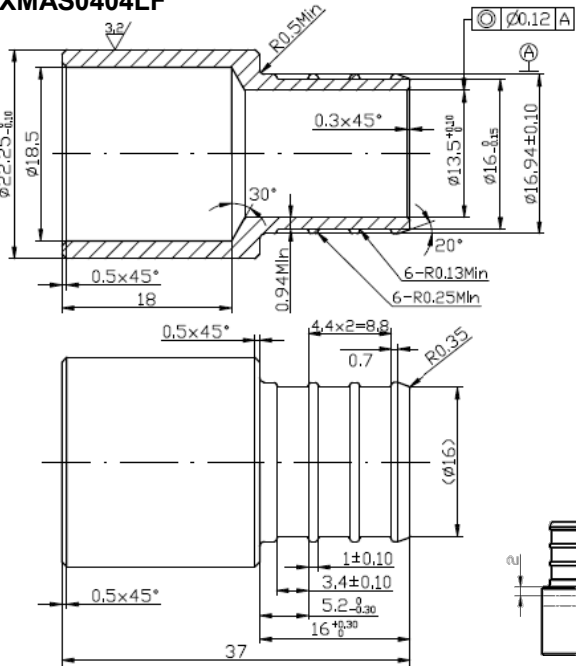

Lead Free Brass PEX Fittings

Specification Sheet

LEAD FREE BRASS MALE SWEAT X PEX ADAPTER

PXMAS0404LF