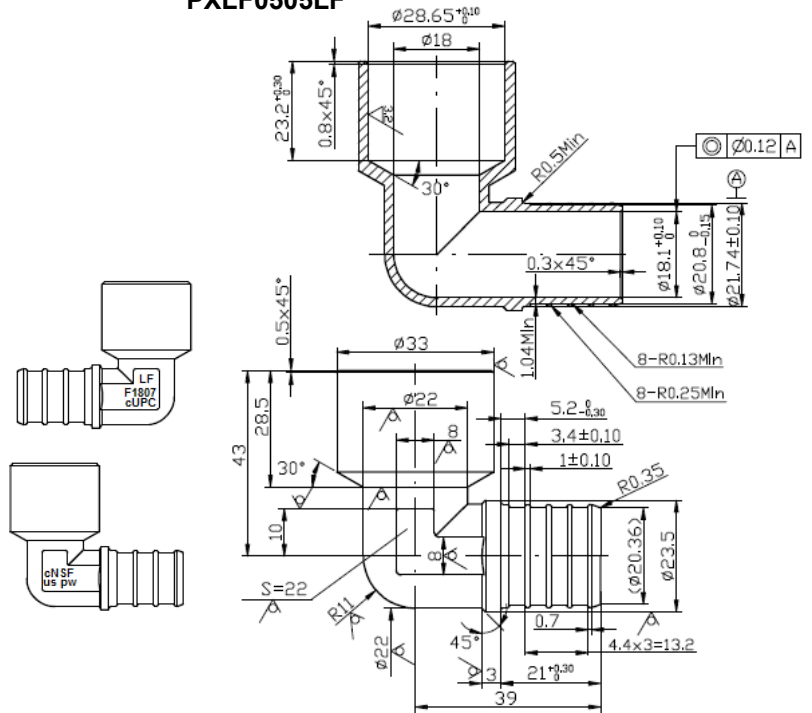

PXLF0403LF

Lead Free Brass PEX Fittings

Specification Sheet

LEAD FREE BRASS SWEAT X PEX ELBOW

PXLFC0404LF

PXLF0505LF

LEAD FREE BRASS MALE SWEAT PEX ELBOW

PXLMC0303LF