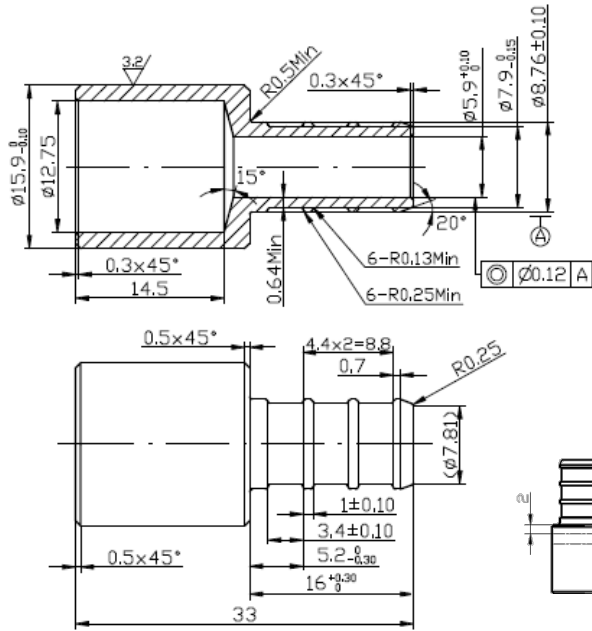

Lead Free Brass PEX Fittings

Specification Sheet

LEAD FREE BRASS MALE SWEAT X PEX ADAPTER

PXMAS0302LF