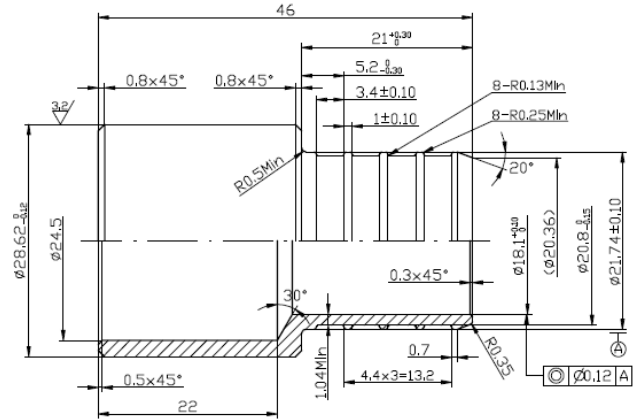

PXMAS0505LF