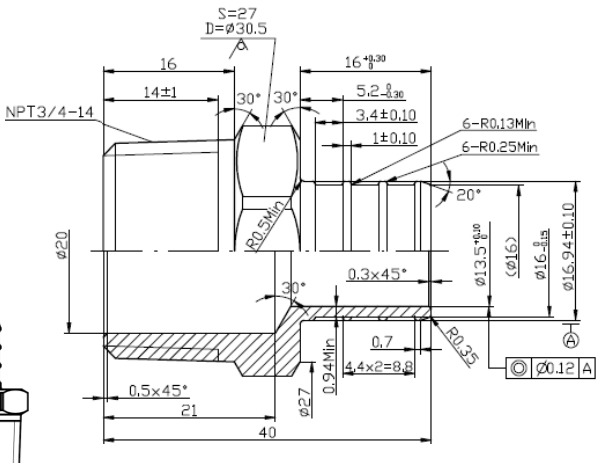

PXMA0404LF