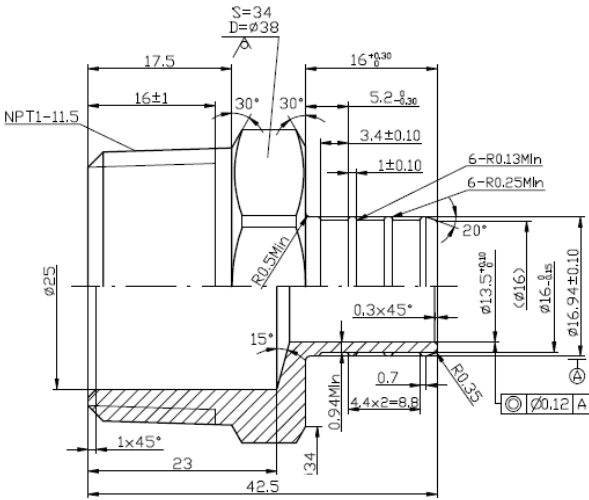

Specification Sheet

LEAD FREE BRASS PEX BARB X IP ADAPTER

PXMA0405LF

PXMA0504LF

PXMA0505LF

PXMA5803LF

Lead Free Brass PEX Fittings

Specification Sheet