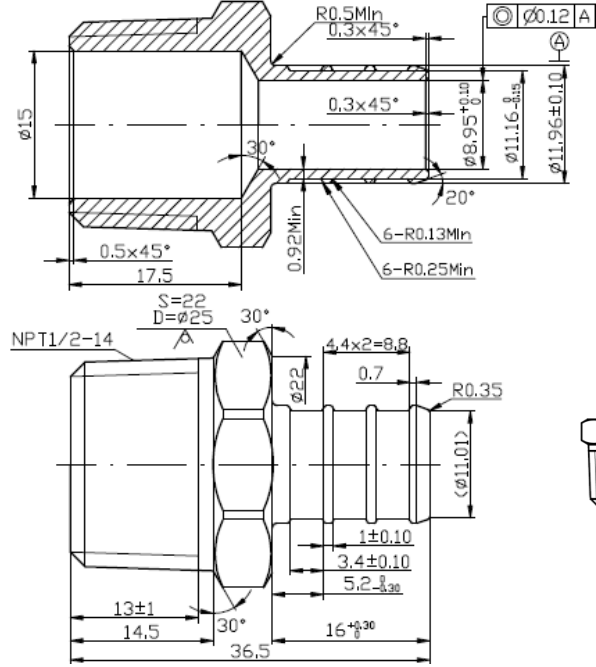

PXMA0403LF

Lead Free Brass PEX Fittings

Specification Sheet

LEAD FREE BRASS PEX BARB X IP ADAPTER

PXMA0303LF