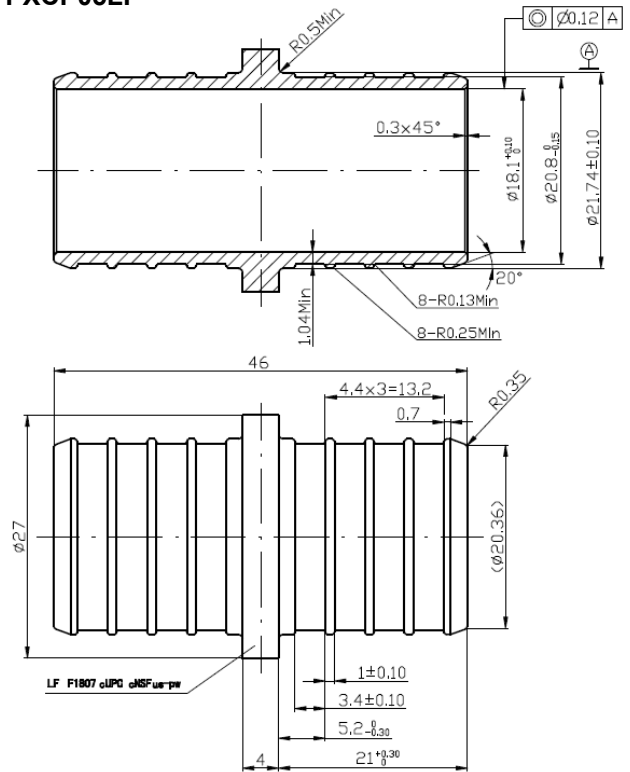

Lead Free Brass PEX Fittings

Specification Sheet

LEAD FREE BRASS PEX COUPLINGS

PXCP05LF