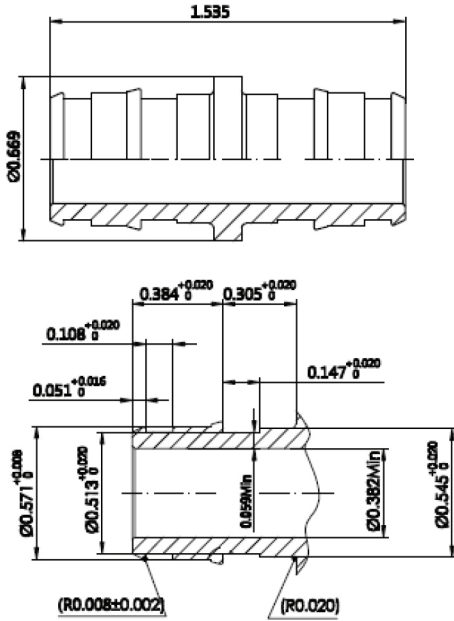

Lead Free Cold Expansion PEX Fittings Specification Sheet

PXCECP03LF

LEAD FREE F1960 PEX COUPLINGS

Features:

- Lead Free Compliant
- Max. Working Temp./Pressure: 180° F @ 100 PSI
- For use in Hot and Cold Potable Water Distribution Systems
- Manufactured and tested in accordance with ASTM F1960 and F877
- Compliant with CSA B137.5