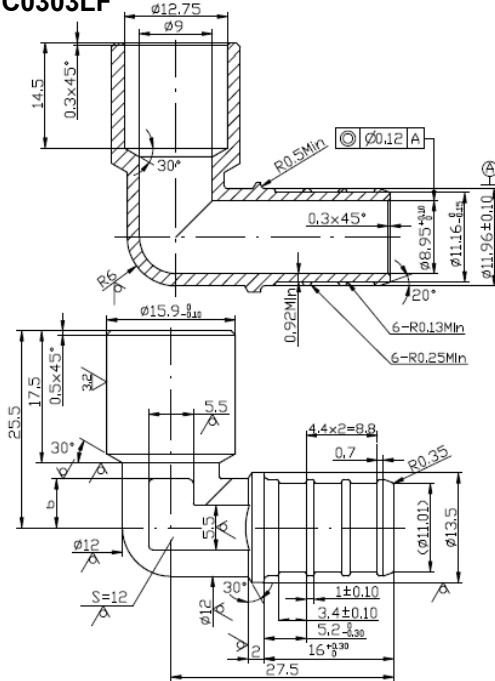

PXLF0403LF

Lead Free Brass PEX Fittings

Specification Sheet

LEAD FREE BRASS SWEAT X PEX ELBOW

PXLFC0404LF

PXLF0505LF

LEAD FREE BRASS MALE SWEAT PEX ELBOW

PXLMC0303LF