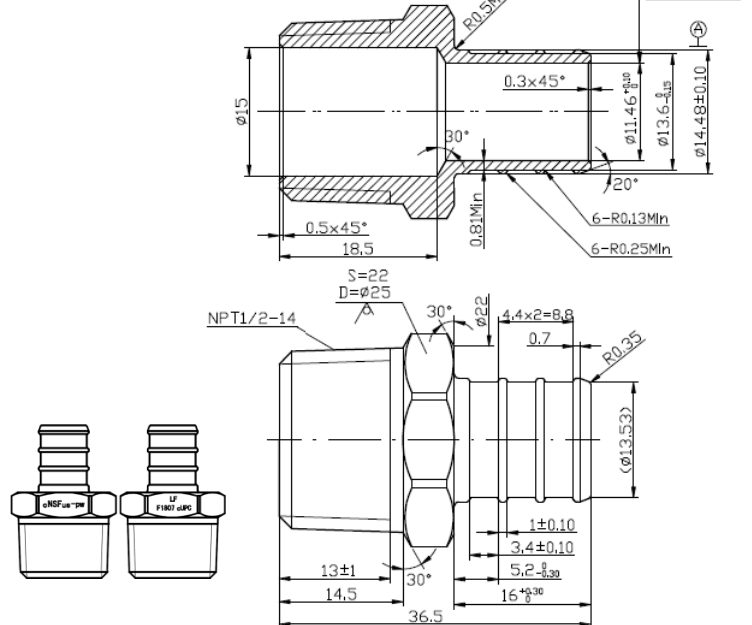

Specification Sheet

LEAD FREE BRASS PEX BARB X IP ADAPTER

PXMA0405LF

PXMA0504LF

PXMA0505LF

PXMA5803LF

Lead Free Brass PEX Fittings

Specification Sheet