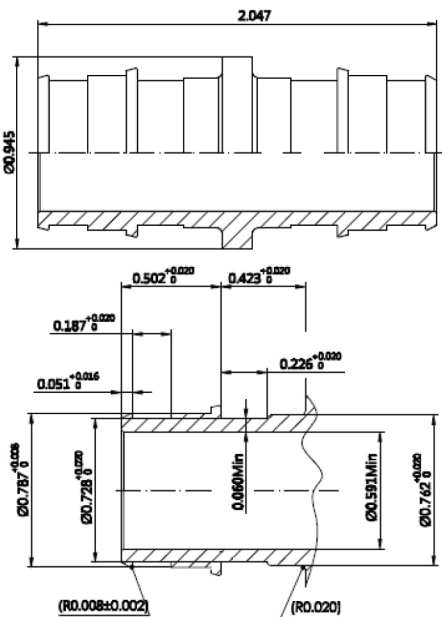

PXCECP04LF