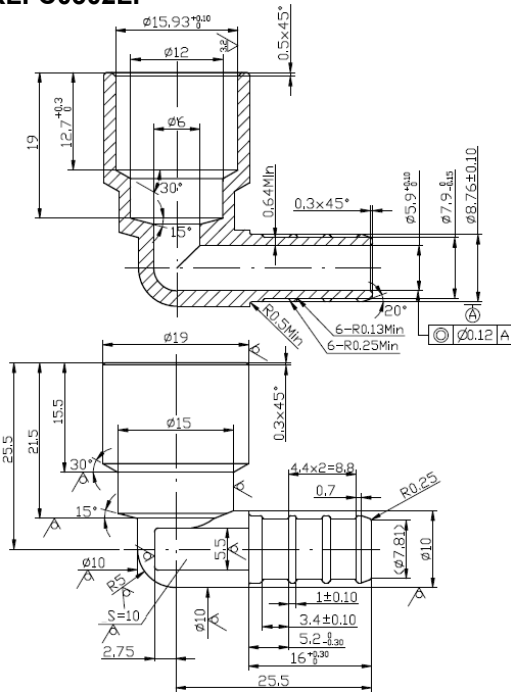

PXTD0303LF

PXTD0404LF

Lead Free Brass PEX Fittings

Specification Sheet

LEAD FREE BRASS SWEAT X PEX ELBOW

PXLFC0302LF

PXLF0303LF

PXLF0304LF