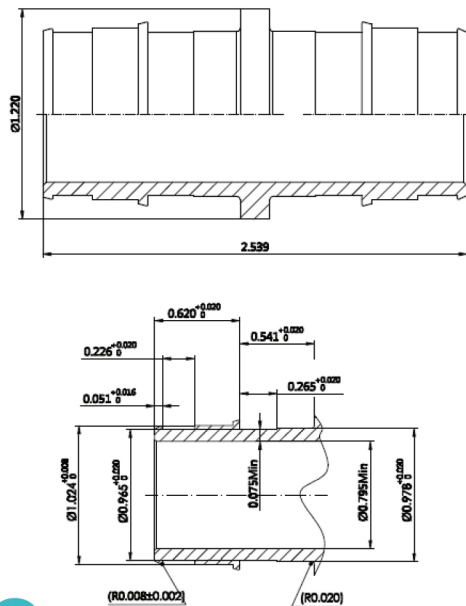

PXCECP05LF