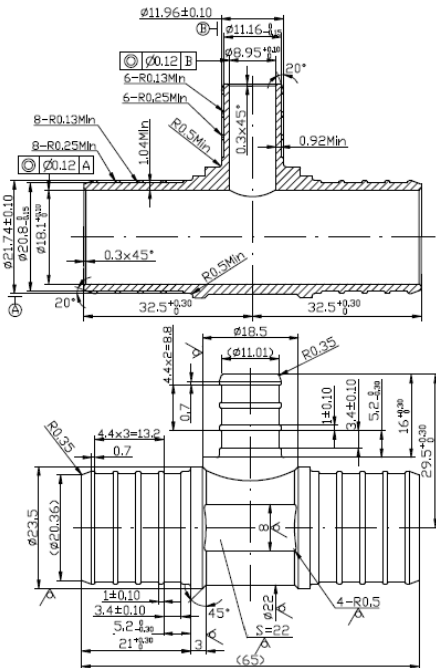

PXRT050403LF

Lead Free Brass PEX Fittings

Specification Sheet

LEAD FREE BRASS PEX REDUCING TEE

PXRT050404LF

PXRT050405LF

PXRT050503LF

PXRT050504LF