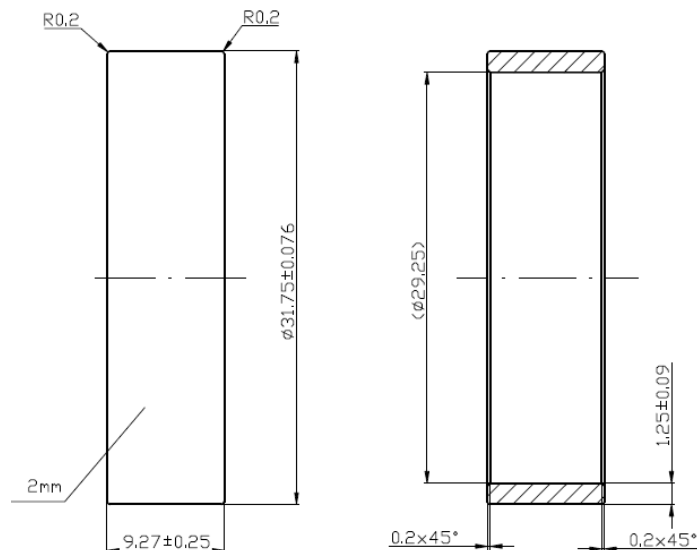

Lead Free Brass PEX Fittings

Specification Sheet

LEAD FREE BRASS PEX CRIMP RINGS

PXCR03LF

PXCR04LF

PXCR05LF

Lead Free Brass PEX Fittings

Specification Sheet