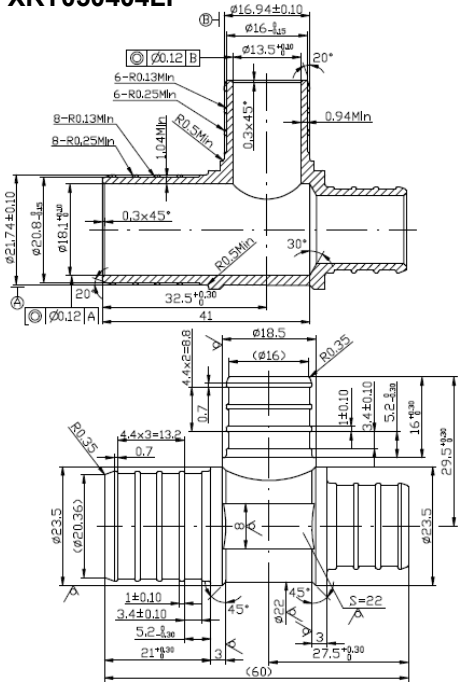

PXRT050403LF

Lead Free Brass PEX Fittings

Specification Sheet

LEAD FREE BRASS PEX REDUCING TEE

PXRT050404LF

PXRT050405LF

PXRT050503LF

PXRT050504LF