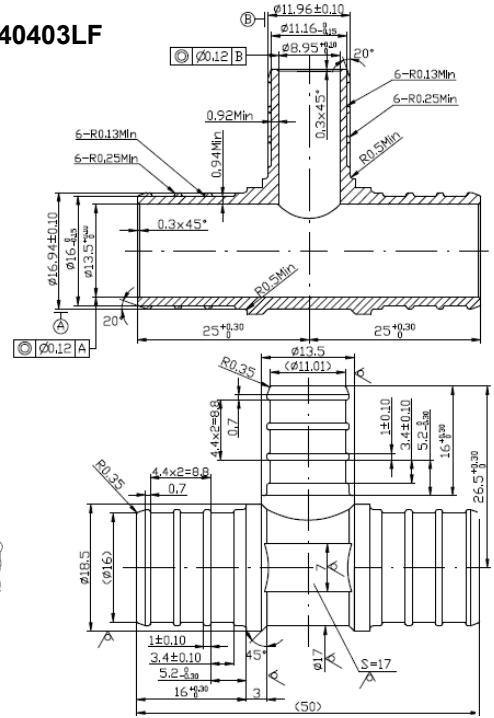

PXT04LF

PXT05LF

PXT58LF

Lead Free Brass PEX Fittings

Specification Sheet

LEAD FREE BRASS PEX REDUCING TEE

PXRT030304LF

PXRT040403LF