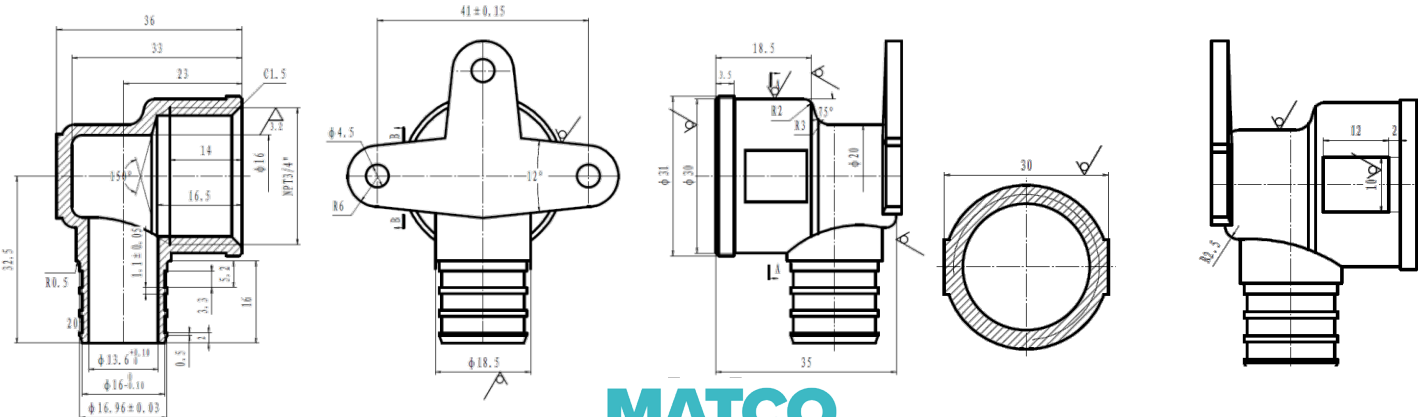

Specification Sheet

LEAD FREE BRASS PEX DROP EAR ELBOWS

PXLD0303LF

PXLD0403LF

PXLD0404LF

Lead Free Brass PEX Fittings

Specification Sheet

LEAD FREE BRASS PEX DROP EAR TEE