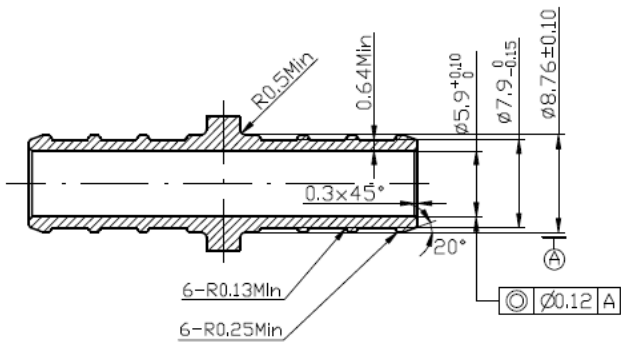

Lead Free Brass PEX Fittings

Specification Sheet

LEAD FREE BRASS PEX COUPLINGS

PXCP58LF