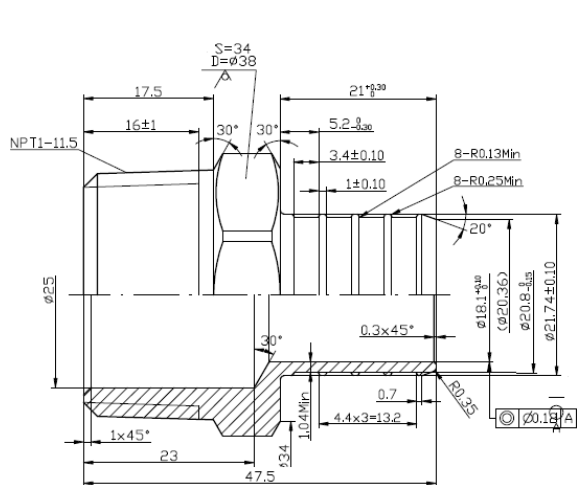

Specification Sheet

LEAD FREE BRASS PEX BARB X IP ADAPTER

PXMA0405LF

PXMA0504LF

PXMA0505LF

PXMA5803LF

Lead Free Brass PEX Fittings

Specification Sheet