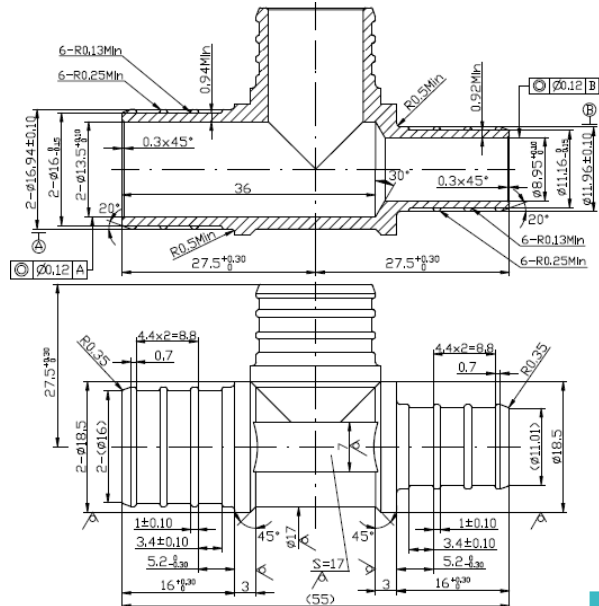

PXRT040304LF