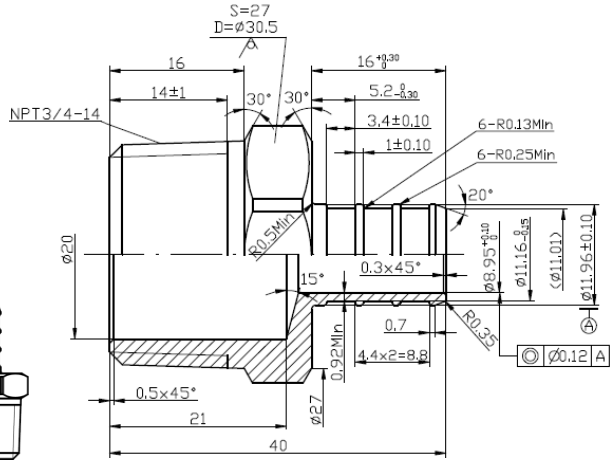

PXMA0304LF