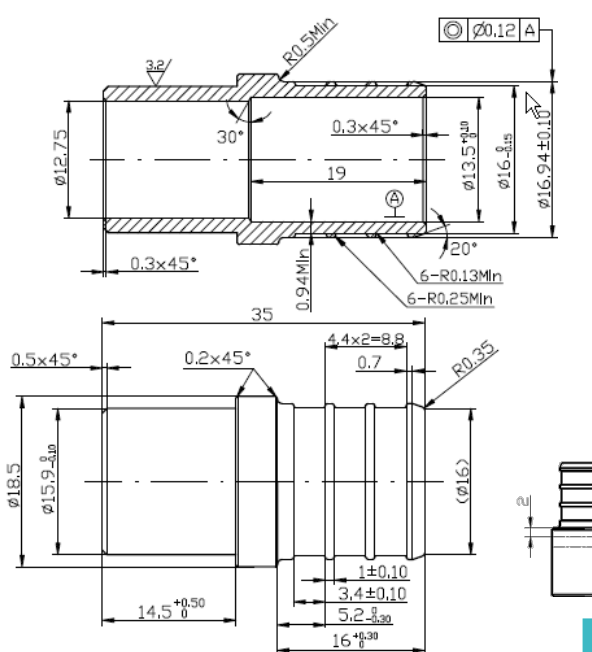

LEAD FREE BRASS MALE SWEAT X PEX ADAPTER

PXMAS0302LF

PXMAS0303LF

PXMAS0304LF

PXMAS0358LF

Lead Free Brass PEX Fittings

Specification Sheet

LEAD FREE BRASS MALE SWEAT X PEX ADAPTER