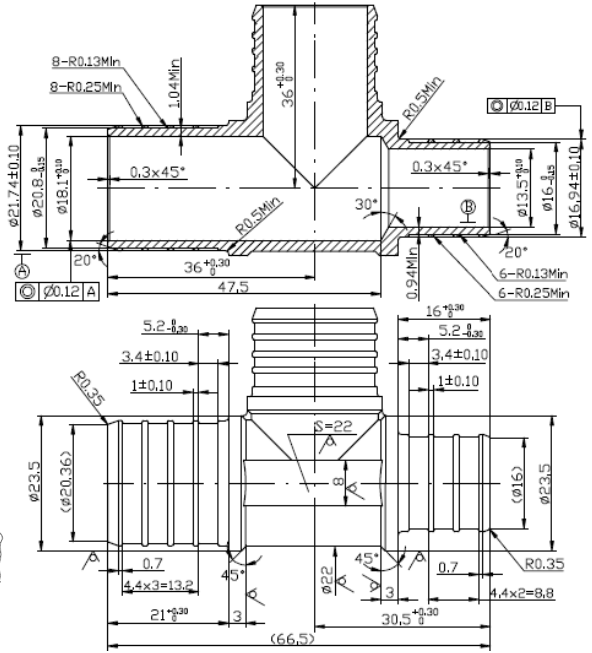

PXRT050403LF

Lead Free Brass PEX Fittings

Specification Sheet

LEAD FREE BRASS PEX REDUCING TEE

PXRT050404LF

PXRT050405LF

PXRT050503LF

PXRT050504LF