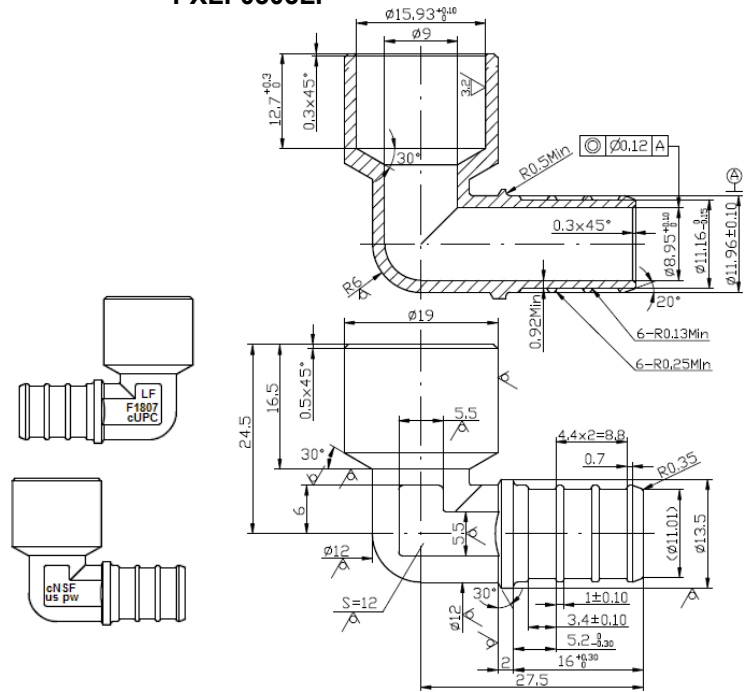

PXTD0303LF

PXTD0404LF

Lead Free Brass PEX Fittings

Specification Sheet

LEAD FREE BRASS SWEAT X PEX ELBOW

PXLFC0302LF

PXLF0303LF

PXLF0304LF