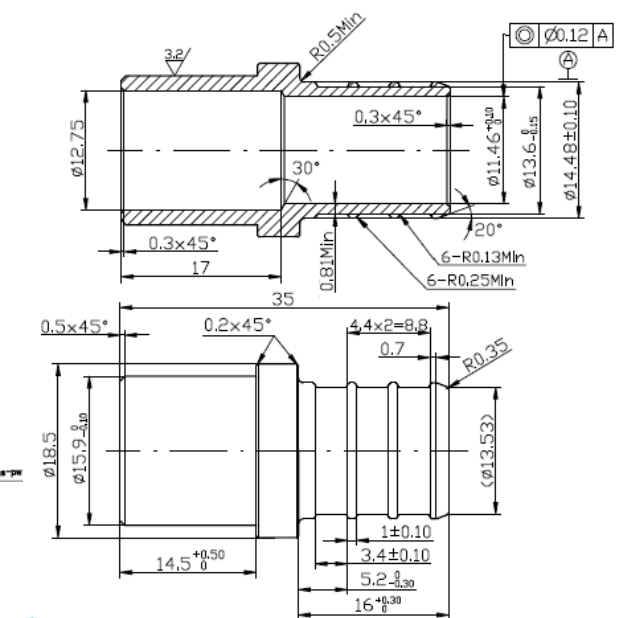

LEAD FREE BRASS MALE SWEAT X PEX ADAPTER

PXMAS0302LF

PXMAS0303LF

PXMAS0304LF

PXMAS0358LF

Lead Free Brass PEX Fittings

Specification Sheet

LEAD FREE BRASS MALE SWEAT X PEX ADAPTER