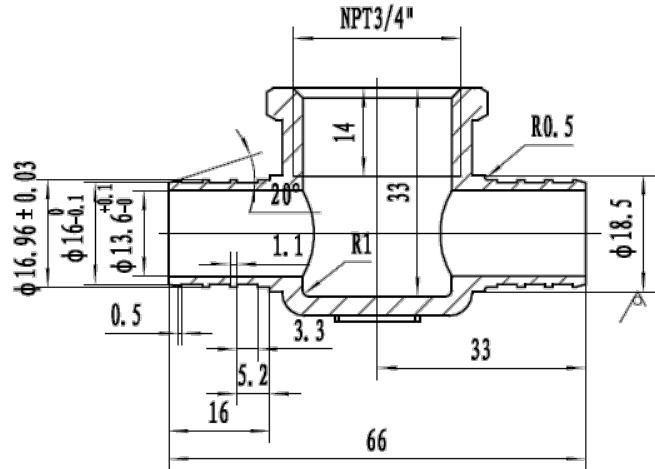

PXTD0404LF