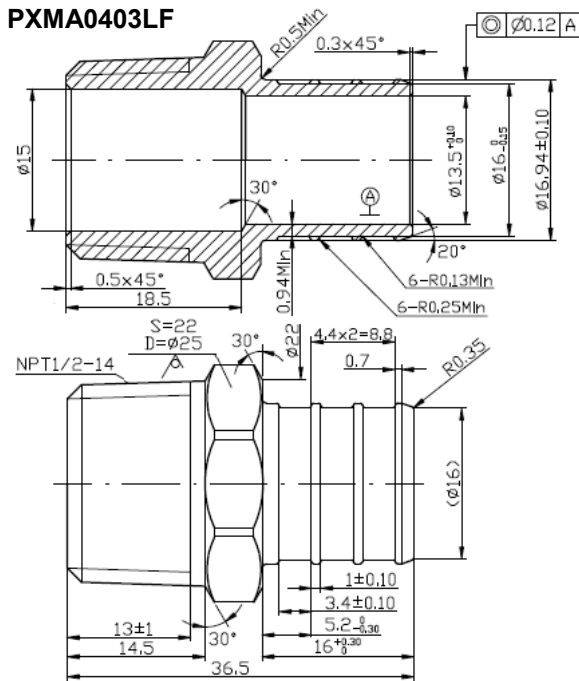

Lead Free Brass PEX Fittings

Specification Sheet

LEAD FREE BRASS PEX BARB X IP ADAPTER