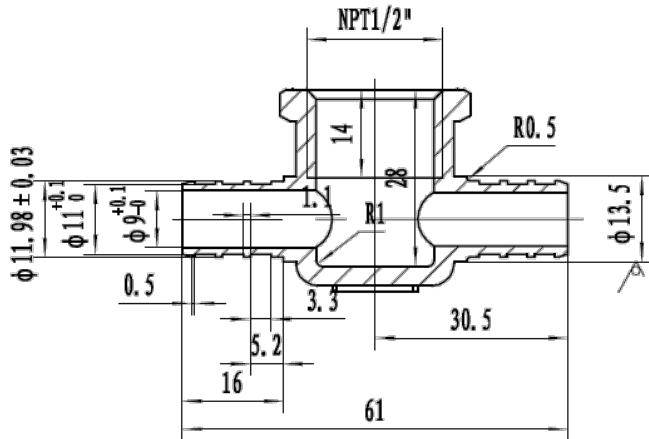

Lead Free Brass PEX Fittings

Specification Sheet

LEAD FREE BRASS PEX DROP EAR TEE

PXTD0303LF