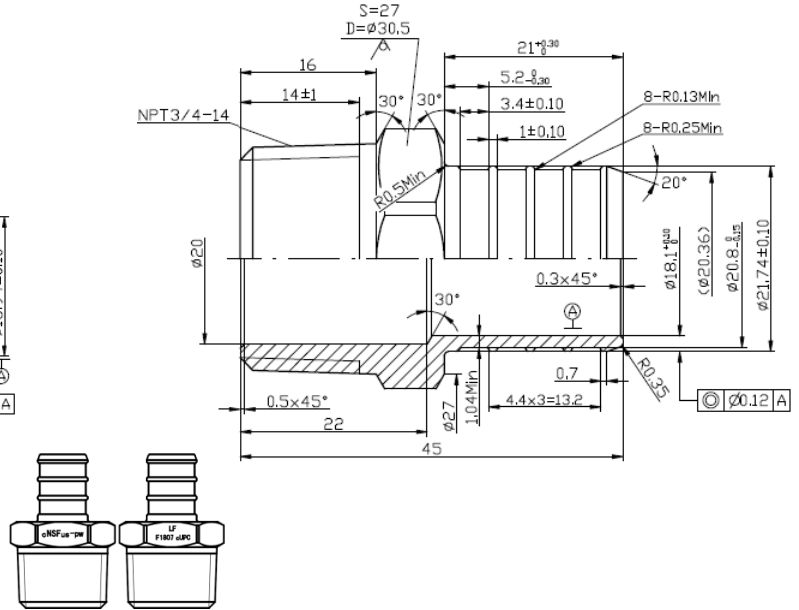

Specification Sheet

LEAD FREE BRASS PEX BARB X IP ADAPTER

PXMA0405LF

PXMA0504LF

PXMA0505LF

PXMA5803LF

Lead Free Brass PEX Fittings

Specification Sheet