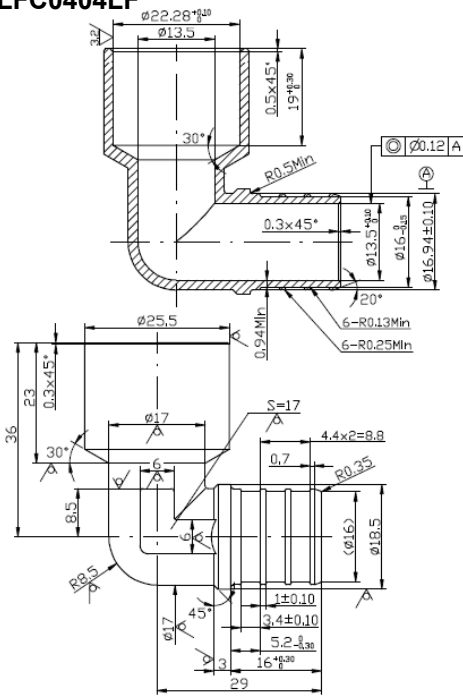

PXLF0403LF

Lead Free Brass PEX Fittings

Specification Sheet

LEAD FREE BRASS SWEAT X PEX ELBOW

PXLFC0404LF

PXLF0505LF

LEAD FREE BRASS MALE SWEAT PEX ELBOW

PXLMC0303LF