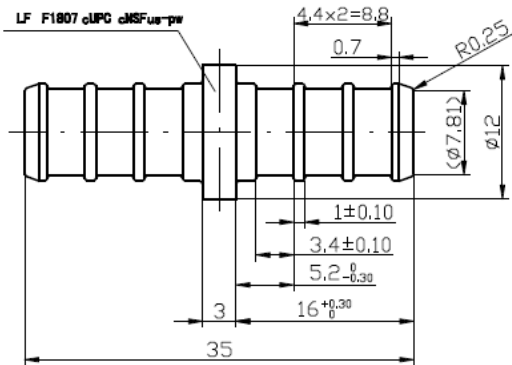

Lead Free Brass PEX Fittings

Specification Sheet

LEAD FREE BRASS PEX COUPLINGS

PXCP05LF