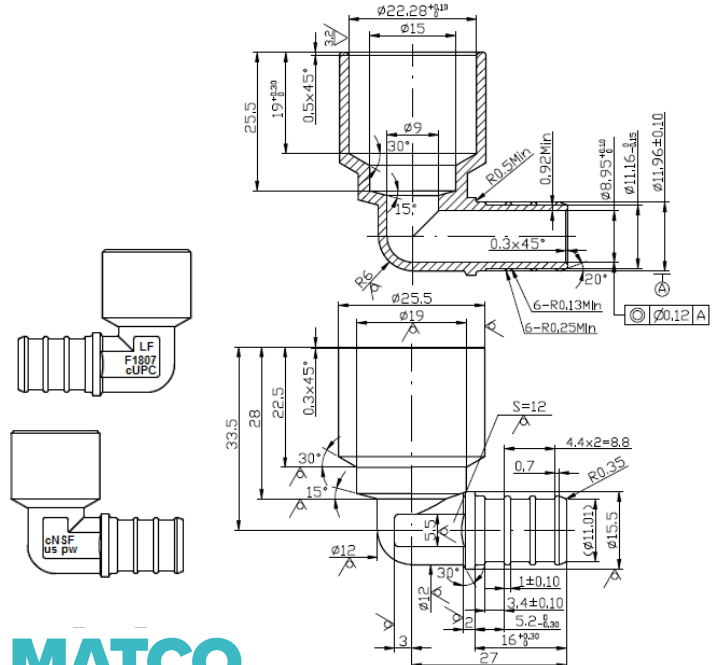

PXLF0403LF