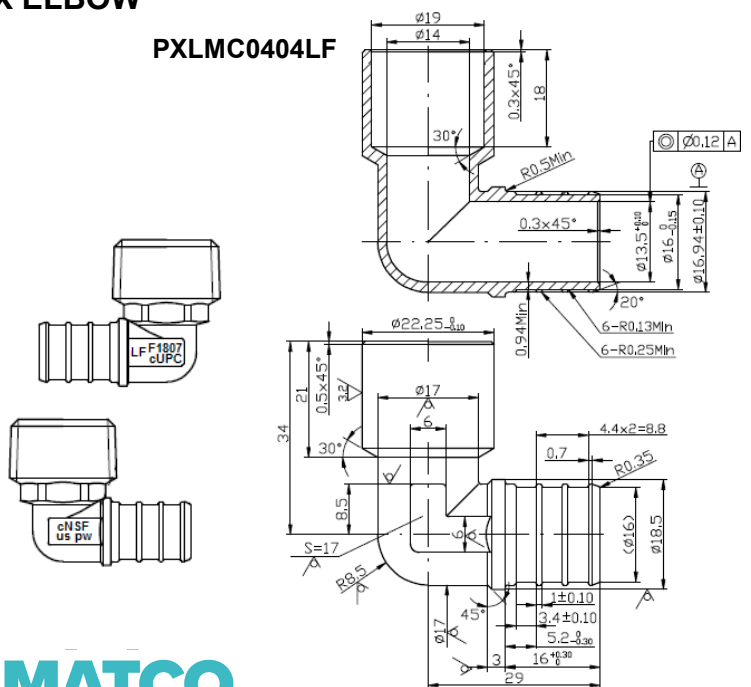

Lead Free Brass PEX Fittings

Specification Sheet

LEAD FREE BRASS SWEAT X PEX ELBOW

LEAD FREE BRASS MALE SWEAT PEX ELBOW