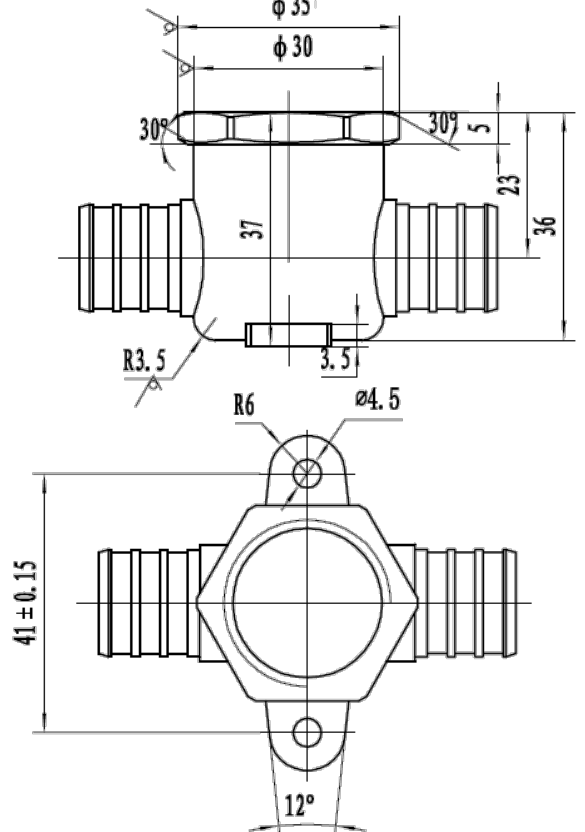

PXTD0404LF