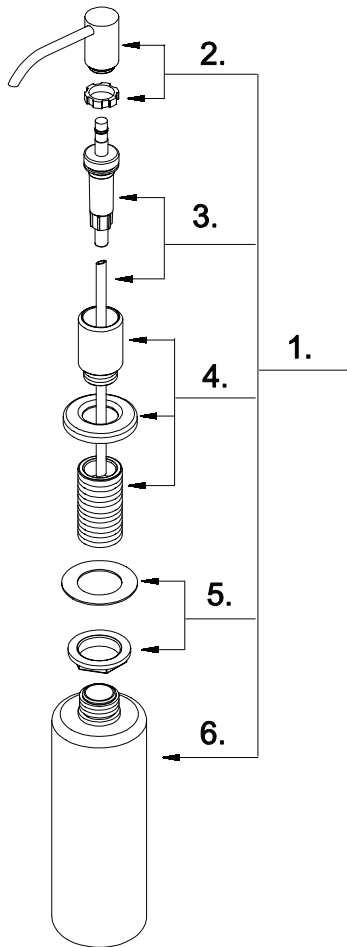

LSD-100/LSD-100S/LSD-100ORB LIQUID SOAP DISPENSER

Product Spec Sheet

LIQUID SOAP DISPENSER

FEATURES & BENEFITS

- Metal Pump Head
- Durable Plastic Bottle
- 10 OZ Content Capacity

- * LSD-100
Chrome Finish
- * LSD-100S
Brushed Nickel Finish
- * LSD-100ORB
Oil Rubbed Bronze Finish

No	Part Title	Material
1	Soap Dispenser Assembly	
2	Soap Dispenser Nozzle	Brass
3	Soap Pump	Plastic
4	Soap Dispenser Sleeve	Brass
5	Nut Set	Brass
6	Soap Bottle	Plastic

Product Spec Sheet

BREWSTER, NY: TEL: 800-431-2082
HOUSTON, TX: TEL: 800-935-5456
LA PALMA, CA: TEL: 866-532-8306