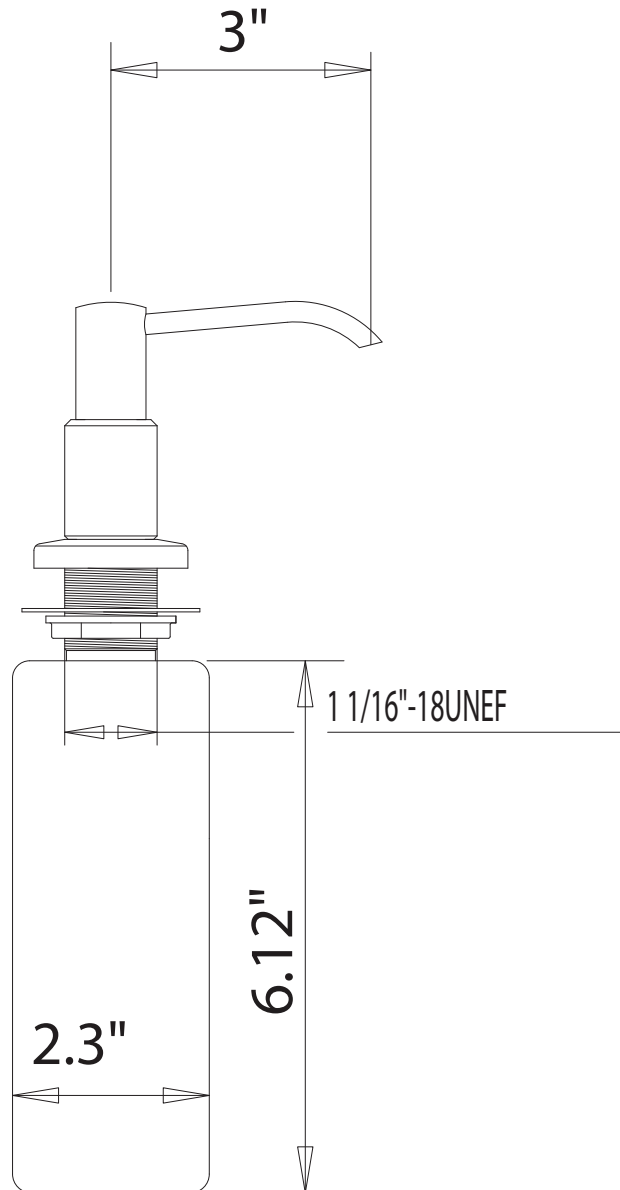

LSD-100/LSD-100S/LSD-100ORB LIQUID SOAP DISPENSER

Product Spec Sheet

LIQUID SOAP DISPENSER

FEATURES & BENEFITS

- Metal Pump Head
- Durable Plastic Bottle
- 10 OZ Content Capacity

- * LSD-100
Chrome Finish
- * LSD-100S
Brushed Nickel Finish
- * LSD-100ORB
Oil Rubbed Bronze Finish

No	Part Title	Material
1	Soap Dispenser Assembly	
2	Soap Dispenser Nozzle	Brass
3	Soap Pump	Plastic
4	Soap Dispenser Sleeve	Brass
5	Nut Set	Brass
6	Soap Bottle	Plastic

Product Spec Sheet

BREWSTER, NY: TEL: 800-431-2082
HOUSTON, TX: TEL: 800-935-5456
LA PALMA, CA: TEL: 866-532-8306