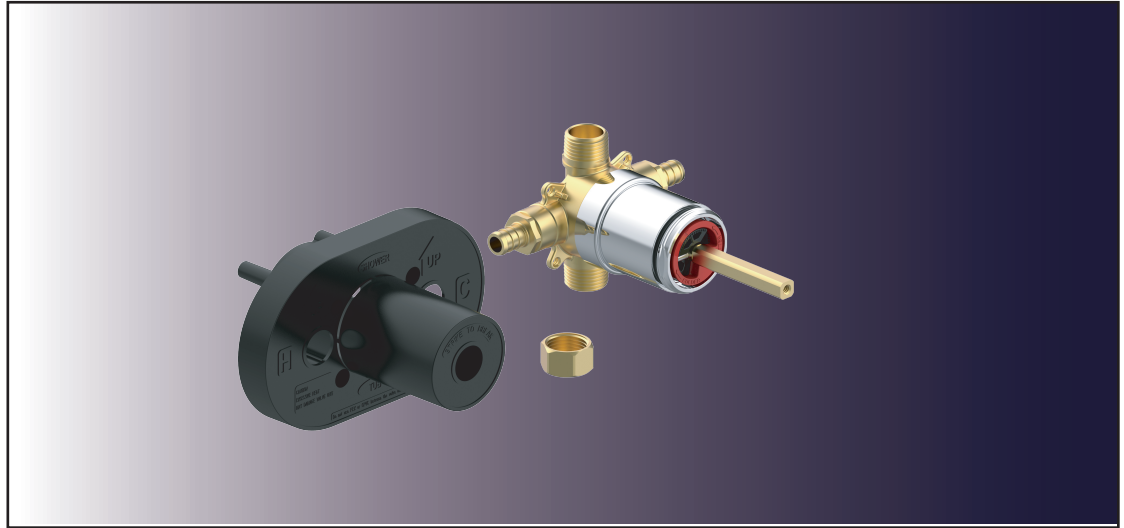

PRESSURE BALANCING VALVE BODY

Product Spec Sheet

FEATURES & BENEFITS

LR-799P

- Ceramic Cartridge
- Pex Connection
- Less Stops

Approvals:

Meets or Exceeds The Following:

- * ANSI/ASME A112.18.1
- * IAPMO/cUPC
- * ASSE 1016-2005

TEL: 800-431-2082

FAX: 800-640-2252

Visit Our Web Site : www.matco-norca.com

PRESSURE BALANCING VALVE BODY

No.	Name	Part No.
1	O-ring / A rotórico	RP60091
2	Bonnet / Bonete	RP70798
3	Cartridge / Cartucho	RP20131
4	O-ring / A rotórico	RP60130
5	Cartridge Seat / Asiento del cartucho	RP70799