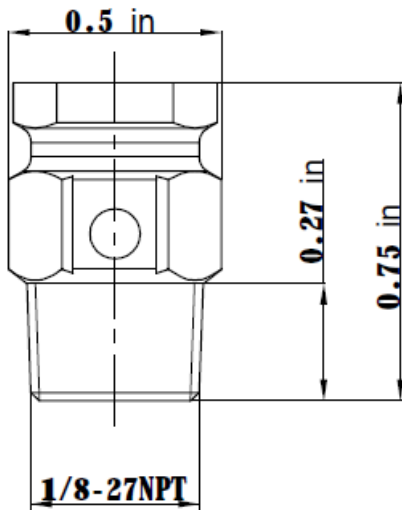

CK-100 Coin Key Air Valve • Spec Sheet

FEATURES & BENEFITS

- Pipe thread comply with ANSI B1.20.1
- Nickel Plated Brass Body
- Slotted & square screw for adjustment
- Air pressure ratings: 0-125PSI
- Designed for manual venting on baseboards, radiators and high points in piping systems
- Size 1/8"

DIMENSIONS

MATERIAL SPECIFICATIONS

No.	Part	Material
1	Adjustable Stem	Brass
2	Air Vent	Brass

CALIFORNIA 5595 Fresca Dr., La Palma CA 90623
TEXAS 1150 Silber Rd., Houston TX 77055
ILLINOIS 278 Windy Point Dr., Glendale Heights, IL 60139
GEORGIA 113 Industrial Blvd., Americus, Georgia 31709
NEW YORK PO Box 27, Rt.22, Brewster NY 10509
 WEB: www.matco-norca.com