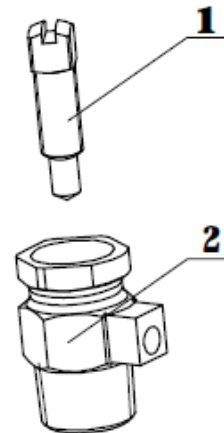

CK-100 Coin Key Air Valve • Spec Sheet

FEATURES & BENEFITS

- Pipe thread comply with ANSI B1.20.1
- Nickel Plated Brass Body
- Slotted & square screw for adjustment
- Air pressure ratings: 0-125PSI
- Designed for manual venting on baseboards, radiators and high points in piping systems
- Size 1/8"

DIMENSIONS

MATERIAL SPECIFICATIONS

No.	Part	Material
1	Adjustable Stem	Brass
2	Air Vent	Brass

CALIFORNIA 5595 Fresca Dr., La Palma CA 90623
TEXAS 1150 Silber Rd., Houston TX 77055
ILLINOIS 278 Windy Point Dr., Glendale Heights, IL 60139
GEORGIA 113 Industrial Blvd., Americus, Georgia 31709
NEW YORK PO Box 27, Rt.22, Brewster NY 10509
 WEB: www.matco-norca.com