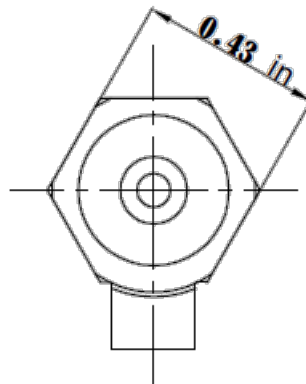

CK-100 Coin Key Air Valve • Spec Sheet

FEATURES & BENEFITS

- Pipe thread comply with ANSI B1.20.1
- Nickel Plated Brass Body
- Slotted & square screw for adjustment
- Air pressure ratings: 0-125PSI
- Designed for manual venting on baseboards, radiators and high points in piping systems
- Size 1/8"

DIMENSIONS

MATERIAL SPECIFICATIONS

No.	Part	Material
1	Adjustable Stem	Brass
2	Air Vent	Brass

CALIFORNIA 5595 Fresca Dr., La Palma CA 90623
TEXAS 1150 Silber Rd., Houston TX 77055
ILLINOIS 278 Windy Point Dr., Glendale Heights, IL 60139
GEORGIA 113 Industrial Blvd., Americus, Georgia 31709
NEW YORK PO Box 27, Rt.22, Brewster NY 10509
 WEB: www.matco-norca.com