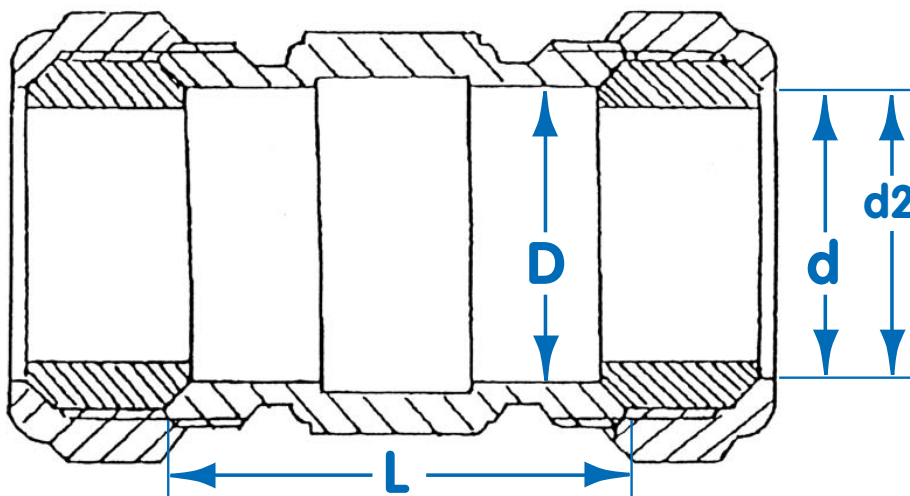

450T BRASS COMPRESSION COUPLING**MATCO
NORCA**

- ❖ Short Pattern ❖ 3" In Length
- ❖ Includes 2 Nuts & 2 Gaskets

125 PSI @ 210°F

ISO 9001:2000

**DIMENSIONS**

SIZE	H	D	D2	L	Fits Iron Pipe	Fits Copper Tubing Size
3/8"	.71	.69	.71	1.96	.38	.50
1/2"	.91	.79	.91	1.95	.50	.75
3/4"	1.18	.99	1.10	1.97	.75	1.00
1"	1.46	1.24	1.41	1.90	1.00	1.25
1 1/4"	1.77	1.61	1.73	2.08	1.25	1.50"
1 1/2"	1.99	1.89	1.95	2.29	1.50	-
2"	2.46	2.35	2.47	2.56	2.00	-

MATERIAL SPECIFICATIONS

NO.	Part	Material
1	Body	Brass
2	Comp. Nut	Brass
3	Gasket	Rubber

**MATCO
NORCA**

Brewster, NY
 TEL: 800-431-2082
 FAX: 800-640-2252

Houston, TX
 TEL: 800-935-5456
 FAX: 800-683-4247